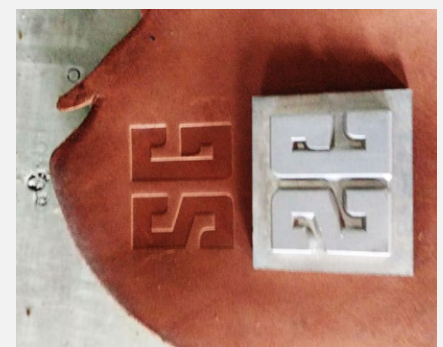

An example of embossing done on leather swatch.

Embossing Costing:
Once-off R650. Limited size.
Colour options (R25 per item):
Black, Red, Copper, Gold & Silver