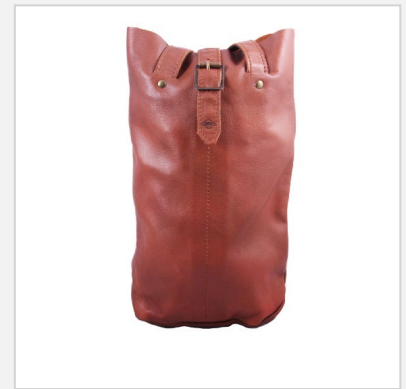

Ring Box

The ring box may be used for many occasions: when asking your partner to marry you, at the wedding ceremony, as a ring present box. This box is manufactured from harder leather and handstitched. It closes with a riempie and a bandolier stud.
Variety of leather swatches available.
Embossing and engraving on the product.

Hip Flask 7oz

Crafted from durable stainless steel and handbound in the finest full-grain leather, it is the perfectly sized for slipping in your pocket.

Variety of leather swatches available. Embossing and engraving on the product.

Zippo Leather Pouch

Pouch for Zippo lighters. The Zippo pouch is similar to a knife pouch, as it is wet moulded from Veg tanned leather.

Size: 50 x 80 x 30 mm

Variety of leather swatches available. Embossing and engraving on the product.