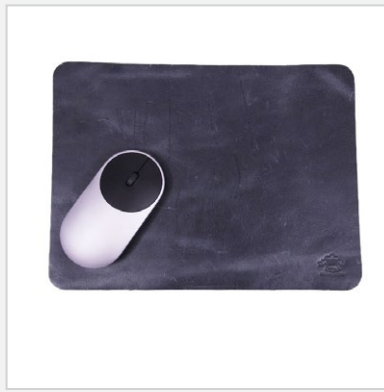

Leather Apron

Our apron was inspired by the chefs working at The Local Grill. It features a sturdy leather, with double leather straps crossing behind the back, thus eliminating the stress on the neck. *Size: 950 x 850 mm. Variety of leather swatches available. Embossing and engraving on the product.*

Keyholder Round

A circle shaped keyholder, ideal for round logos. *Variety of leather swatches available. Embossing and engraving on the product.*

Keyholder Oval

A teardrop shaped keyholder, ideal for round logos. *Variety of leather swatches available. Embossing and engraving on the product.*

Mousepad

Our leather mousepad is the ultimate office accessory, and can be branded as per your requirements. It makes for an ideal affordable corporate gift. *Size: 270 x 200 mm. Variety of leather swatches available. Embossing and engraving on the product.*