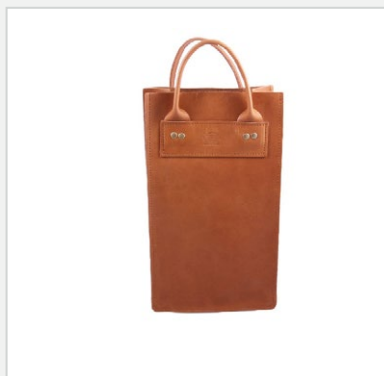

Leather Pouch With Flap

10" TABLET / IPAD - A sturdy pouch to protect a 10" tablet, with a flap that fastens with Velcro. Ideal for personalization and gifting. *Size: 270 x 200 mm. Variety of leather swatches available. Embossing and engraving on the product.*

Bracelet

Stud and holes to adjust size. *Available in 3 sizes. sml: 22 cm | med: 24 cm | lrg: 25.5 cm. Variety of leather swatches available. Embossing and engraving on the product.*

Bracelet

Stud and slide to adjust size. *Available in 3 sizes. sml: 22 cm | med: 24 cm | lrg: 25.5 cm. Variety of leather swatches available. Embossing and engraving on the product.*

Leather Wine Bag

1 BOTTLE - Our most popular corporate gift. Create the impression that you own a wine farm with your wine securely secreted in one of these stylish bags. The bags come with space for one, bottle. Suede leather partitions keep the bottles apart. *Size: 330 x 190 x 90 mm. Variety of leather swatches available. Embossing and engraving on the product.*