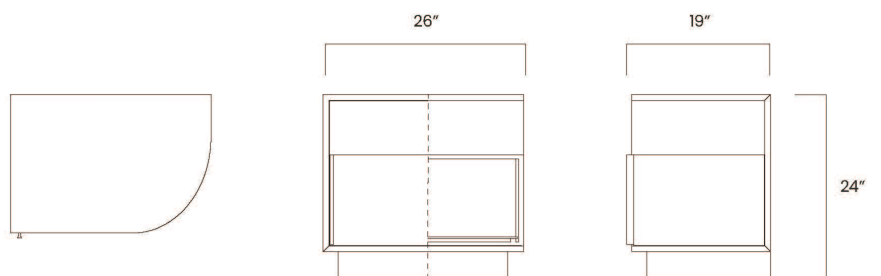

## DIMENSIONS

Height: 24"  
Width: 26"  
Depth: 19"

- Pairs with #12898 – Ideal for bedside or bracketing a sofa.

+1 214 584 6662  
mousstudio.com  
2611 Farrington St., Dallas, TX 75207