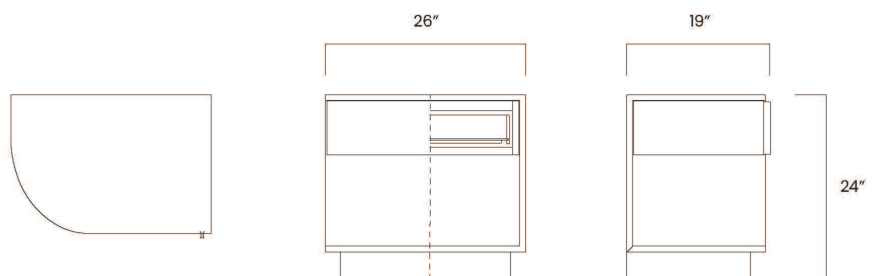

12898

BANTER END TABLE, LEFT

mous™

SHOWN IN

 Chocolate Daniela

 Burnished Brass

DIMENSIONS

Height: 24"
Width: 26"
Depth: 19"

- Pairs with #12899 – Ideal for bedside or bracketing a sofa.

+1 214 584 6662
mousstudio.com
2611 Farrington St., Dallas, TX 75207