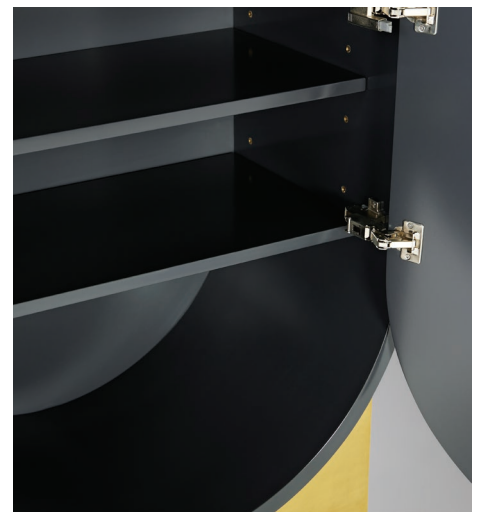

12237

TROCHE ETAGERE

mous™

SHOWN IN

-  Hudson Black Lacquer
-  High Sheen Macassar Ebony
-  Burnished Brass

DIMENSIONS

Height: 84"
Width: 30"
Depth: 19"

- Soft-close doors
- Adjustable interior shelves