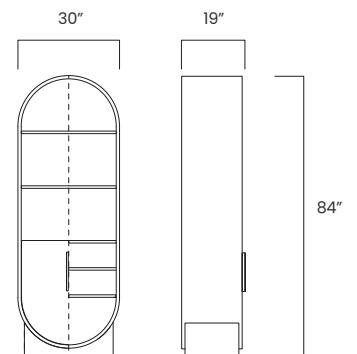

12237

TROCHE ETAGERE

mous™

SHOWN IN

-  Hudson Black Lacquer
-  High Sheen Macassar Ebony
-  Burnished Brass

DIMENSIONS

Height: 84"
Width: 30"
Depth: 19"

- Soft-close doors
- Adjustable interior shelves