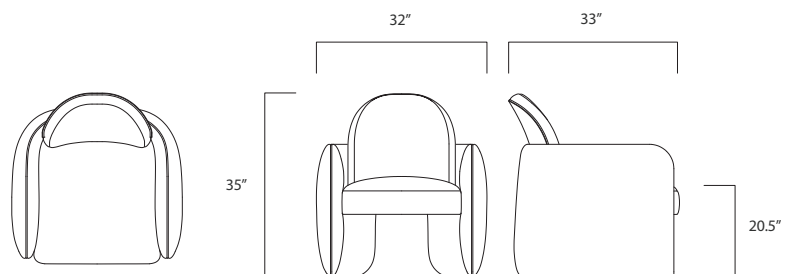

21219

SADDLEBACK CHAIR

mous™

DIMENSIONS

Height: 35"
Width: 32"
Depth: 33"
Seat Height: 20.5"
Seat Depth: 23"
Arm Height: 26"

COM YARDS

7 Yards
Welt: 1.5 Yards

• COM/COL