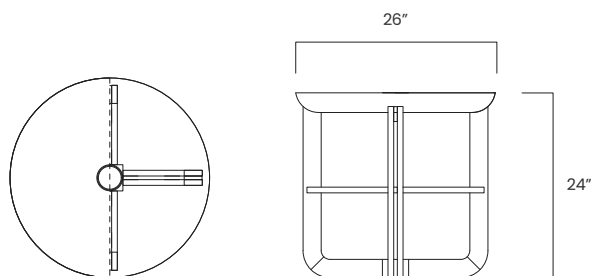

12790

RADIAL END TABLE

mous™

SHOWN IN

 High Sheen
Macassar Ebony

 Burnished Brass

DIMENSIONS

Height: 24"

Diameter: 26"

+1 214 584 6662

mousstudio.com

2611 Farrington St., Dallas, TX 75207