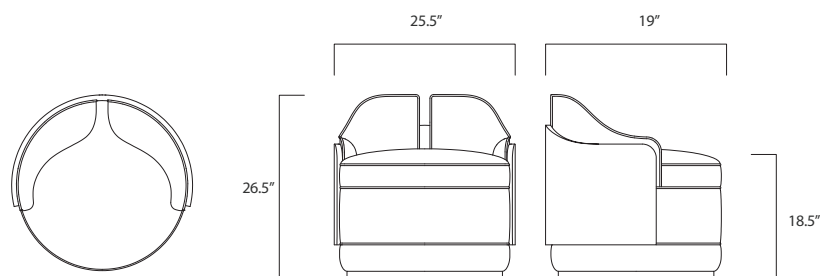

## DIMENSIONS

Height: 26.5"  
Width: 25.5"  
Seat Height: 18.5"  
Seat Depth: 19"  
Arm Height: 22"

## COM YARDS

Body: 4 Yards  
Back & Welt: 55 Square Feet

- COM/COL
- Swivel Base

+1 214 584 6662  
mousstudio.com  
2611 Farrington St., Dallas, TX 75207