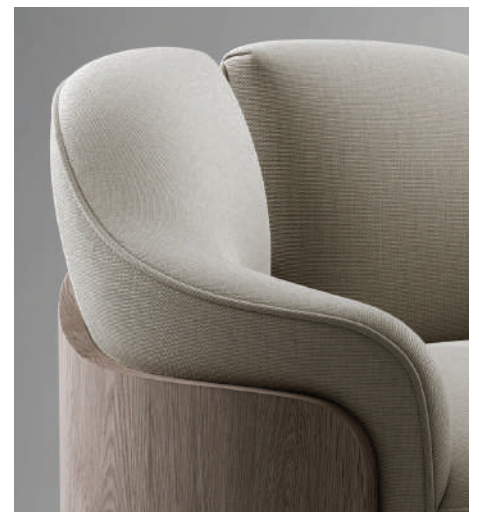

COM YARDS

Body: 4 Yards
Back & Welt: 55 Square Feet

- COM/COL
- Swivel Base