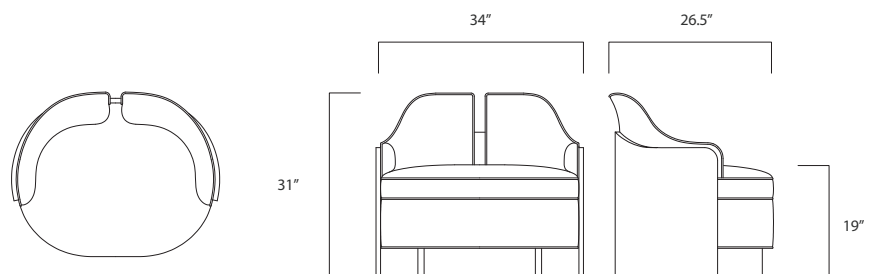

21933

PI CHAIR

mous™

DIMENSIONS

Height: 31"
Width: 34"
Depth: 26.5"
Seat Height: 19"
Seat Depth: 23"
Arm Height: 23.5"

COM YARDS

Body: 6 Yards
Welt: 2 Yards (Self)
7 Yards (Pre-Made)

• COM/COL