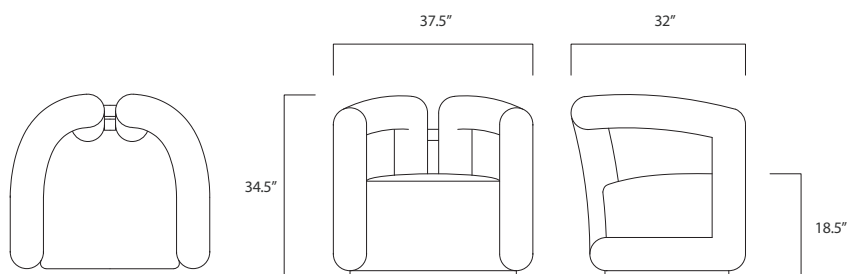

# GEMINI CHAIR

mous™

## DIMENSIONS

Height:	34.5"
Width:	37.5"
Depth:	32"
Seat Height:	18.5"
Seat Depth:	23.5"
Arm Height:	31"

## COM YARDS

Seat:	2 Yards
Arms:	4 Yards

- COM/COL
- Swivel base

+1 214 584 6662  
mousstudio.com  
2611 Farrington St., Dallas, TX 75207