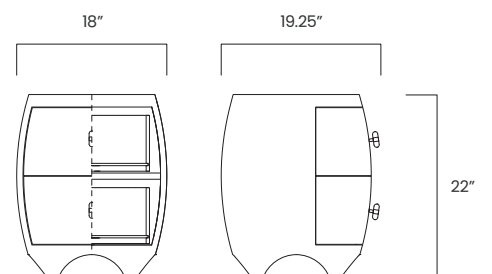

12999

ELLIPSE SIDE TABLE

mous™

SHOWN IN

-  Camden White Lacquer
-  Burnished Brass

DIMENSIONS

- Height: 22"
- Width: 18"
- Depth: 19.25"

+1 214 584 6662
mousstudio.com
2611 Farrington St., Dallas, TX 75207