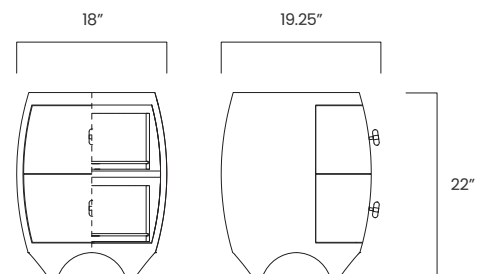

12998

ELLIPSE SIDE TABLE

mous™

SHOWN IN

-  Teessaly Green
Lacquer
-  Burnished Brass

DIMENSIONS

- Height: 22"
- Width: 18"
- Depth: 19.25"

+1 214 584 6662
mousstudio.com
2611 Farrington St., Dallas, TX 75207