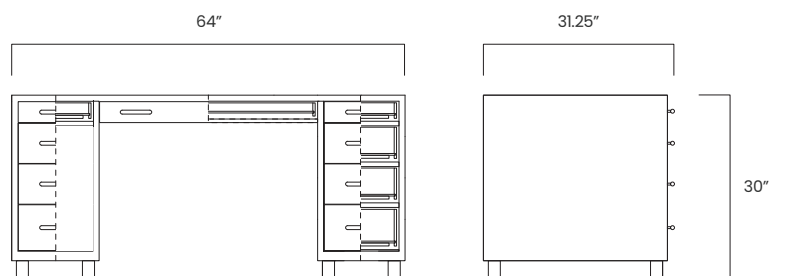

12665

DIPTYCH DESK

mous™

SHOWN IN

-  Ivory Vellum
-  Burnished Brass

DIMENSIONS

Height: 30"
Width: 64"
Depth: 31.25"

- Soft-close drawers
- Hidden left cabinet