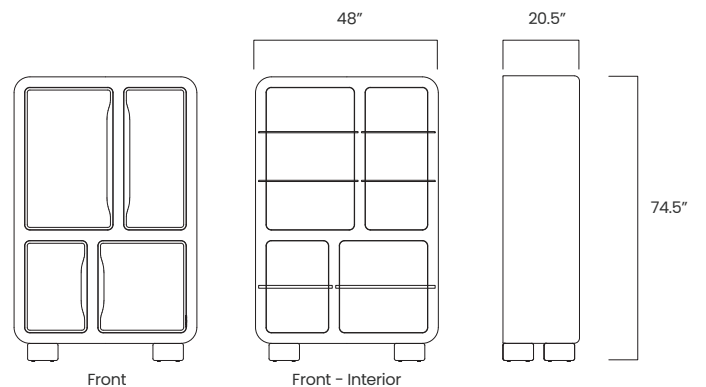

12535

CUSP CABINET

mous™

SHOWN IN

Fawn Oak

Ivory Leather

Burnished Brass

DIMENSIONS

Height: 74.5"

Width: 48"

Depth: 20.5"

- Glass & wood adjustable shelves
- Integrated interior lighting

+1 214 584 6662

mousstudio.com

2611 Farrington St., Dallas, TX 75207