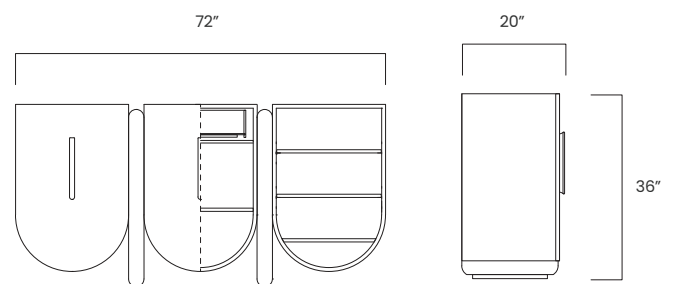

12005

CUPOLA CREDENZA

mous™

SHOWN IN

-  Pompeii Gray
Lacquer
-  High Sheen Gray
Eucalyptus
-  Burnished Brass

DIMENSIONS

Height: 36"
Width: 72"
Depth: 20"

- Soft-close interior drawer
- Adjustable interior shelves