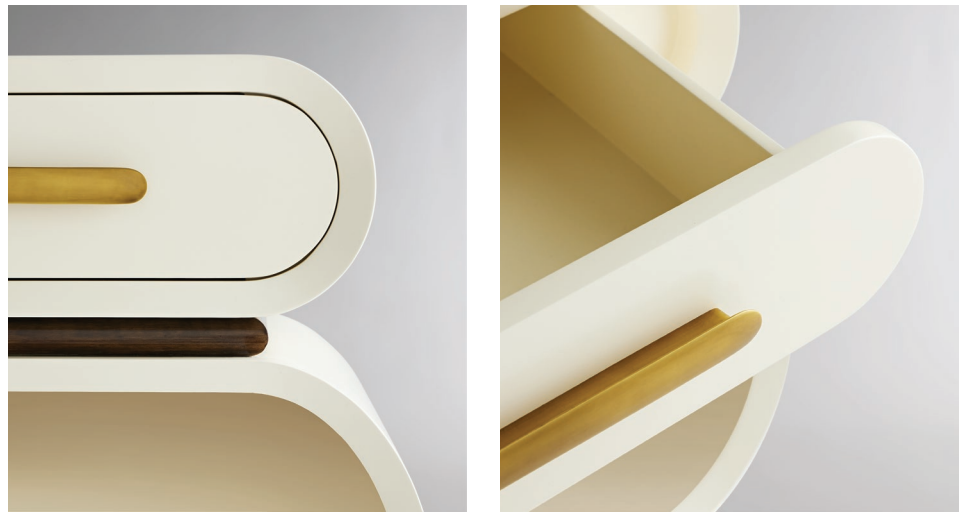

12575

CASSINI END TABLE

mous™

SHOWN IN

-  Camden White Lacquer
-  High Sheen Brown Eucalyptus
-  Burnished Brass

DIMENSIONS

Height: 28"
Width: 32"
Depth: 23"

- Soft-close drawer