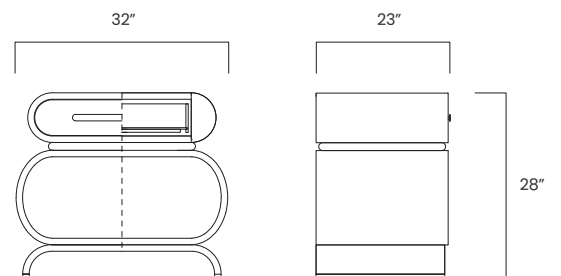

12575

CASSINI END TABLE

mous™

SHOWN IN

-  Camden White Lacquer
-  High Sheen Brown Eucalyptus
-  Burnished Brass

DIMENSIONS

Height: 28"
Width: 32"
Depth: 23"

- Soft-close drawer