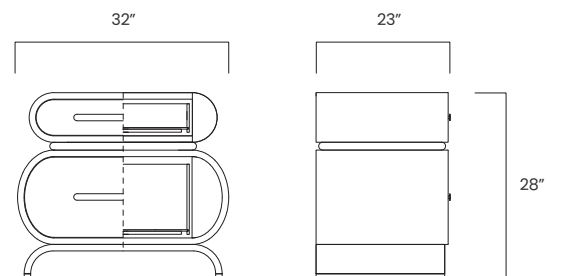

12574

CASSINI END TABLE

mous™

SHOWN IN

-  Camden White Lacquer
-  High Sheen Brown Eucalyptus
-  Burnished Brass

DIMENSIONS

Height: 28"
Width: 32"
Depth: 23"

- Soft-close drawers