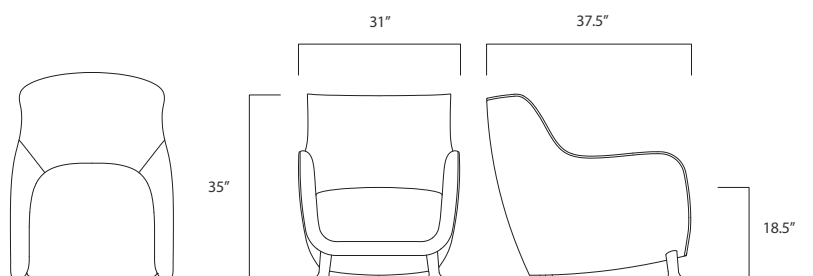

## DIMENSIONS

Height: 35"  
Width: 31"  
Depth: 37.5"  
Seat Height: 18.5"  
Seat Depth: 24"  
Arm Height: 24.5"

## COM YARDS

Body: 6 Yards  
Seat: 1 Yard

• COM/COL

+1 214 584 6662  
mousstudio.com  
2611 Farrington St., Dallas, TX 75207