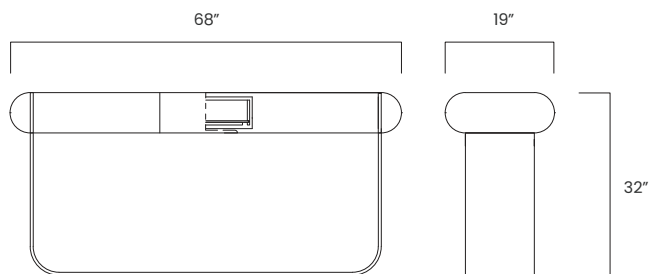

12580

AXIS CONSOLE TABLE

mous™

SHOWN IN

-  Chocolate Daniela
-  Burnished Brass

DIMENSIONS

Height: 32"
Width: 68"
Depth: 19"

- Soft-close center drawer