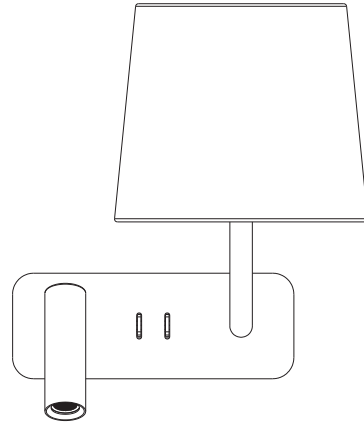

Supplied with a 4W E14 LED bulb

Spot on the right side

Spot on the right side

Spot on the bottom side

swing the arm and the spot
to change the installation

horizontal installation

vertical installation

code [LWA334S-BK](#)