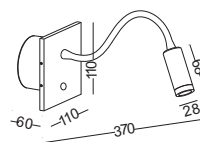

code **LWA230A-BK**
casing aluminum / black paint
lamping LED 3W / Ra>80 / 120LM
Beam 30 degree /
2700K/3000K/4000K/6000K
installation

supplied with installation box and driver

with touching sensor switch

cut-off dia8.2mm
by 60mm depth hole for
installation box and driver

if there is no enough space
for the box, we can supply
an aluminum ring for insta-
llatoin.