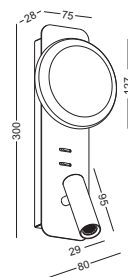

code **LWA449-WT**

casing aluminum+acrylic / white painting

lampping cob 3W for acrylic+3W for spot
/ Ra>80 /270lm+120LM

Beam 30 degree for the spot

2700K/3000K/4000K/6000K

installation IP20