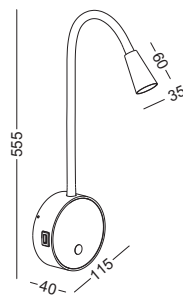

code **LWA423-BK**
casing aluminum / black painting
lamping led 3W
/ Ra>80 / 120LM
Beam 30 degree for the spot
2700K/3000K/4000K/6000K
installation IP20
Supplied with 2pcs 5V/1A USB charger
and touching switch on the base