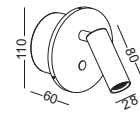

cut-off dia80mm
by 60mm depth hole for
installation box and driver

if there is no enough space
for the box, we can supply
an aluminum ring for insta-
llatoin.