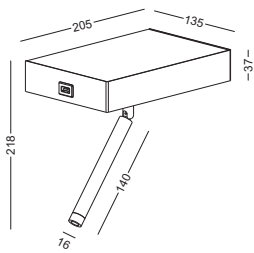

code **LWA416-WT**
casing aluminum / white painting
lamping led 1W spot
/ Ra>80 / 120LM
Beam 30 degree
2700K/**3000K**/4000K/6000K
installation IP20
Supplied with a 5V/2A USB charger
and bottom switch on the base

code **LWA416-BK**
casing aluminum / black painting
lamping led 1W spot
/ Ra>80 / 120LM
Beam 30 degree
2700K/**3000K**/4000K/6000K
installation IP20
Supplied with a 5V/2A USB charger
and bottom switch on the base