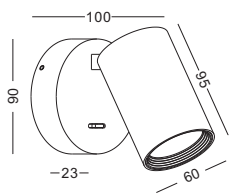

code **LWA331-WT**

white paint
similar to RAL9003

code **LWA331-GD**

anodized gold
brushed circular

code **LWA331-SL**

anodized silver
brushed circular

code **LWA331-BK**

black paint
equal to RAL9011

casing aluminum
finishing black/white painting
anodized gold/silver
lamping CREE COB 1304 3W
Lumens 240LM
CRI Ra>90
Beam 23 degree/with frosted cover
lamp color 2700K/3000K/4000K/6000K
Input AC100-240V
installation surface mount

▲ Net Weight 0.5kg