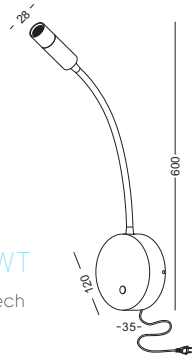

code **LWA316-WT**
casing aluminum+beech
finishing white paint
lamping LED 3W
Lumens 120LM
CRI Ra>80
Beam 10 / 20 / 30 degree
lamp color 2700K/3000K/4000K/6000K

with touching sensor switch

lens available