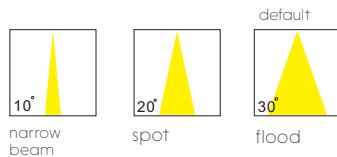

surface customizable

- anodized silver brushed circular
- anodized gold sandblasted
- concrete grey paint similar to RAL7037