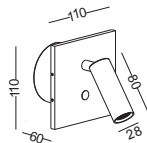

cut-off dia80mm
 by 60mm depth hole for
 installation box and driver

if there is no enough space
 for the box, we can supply
 an aluminum ring for insta-
 llatoin.

 cut-off dia80mm
by 60mm depth hole for
installation box and driver