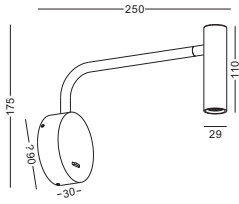

code **LWA333-BK**
casing aluminum / black painting
lamping LED 3W / Ra>80 / 120LM
Beam 30 degree
2700K/**3000K**/4000K/6000K
installation

code **LWA333-WT**
casing aluminum / white painting
lamping LED 3W / Ra>80 / 120LM
Beam 30 degree
2700K/**3000K**/4000K/6000K
installation