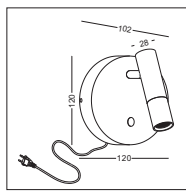

code **LWA314-WT**
casing aluminum+beech
finishing white paint
lamping LED 3W
Lumens 120LM
CRI Ra>80
Beam 10 / 20 / **30** degree
lamp color 2700K/**3000K**/4000K/6000K

with touching sensor switch

lens available

surface customizable

- anodized silver brushed circular
- anodized gold sandblasted
- concrete grey paint similar to RAL7037

code **LWA314-BK**
casing aluminum+beech
finishing anodized black
lamping LED 3W
Lumens 120LM
CRI Ra>80
Beam 10 / 20 / **30** degree
lamp color 2700K/**3000K**/4000K/6000K

with touching sensor switch

lens available

surface customizable

- anodized silver brushed circular
- anodized gold sandblasted
- concrete grey paint similar to RAL7037

code **LWA314-CR**
casing aluminum+beech
finishing chrome plated
lamping LED 3W
Lumens 120LM
CRI Ra>80
Beam 10 / 20 / **30** degree
lamp color 2700K/**3000K**/4000K/6000K

with touching sensor switch

lens available

surface customizable

- anodized silver brushed circular
- anodized gold sandblasted
- concrete grey paint similar to RAL7037