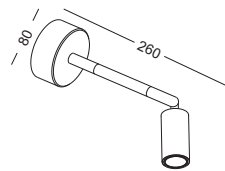

code **HL8019B**
casing aluminum / anodized silver
lamping LED 3W / Ra>80 / 120LM
Beam 30 degree /
2700K/3000K/4000K/6000K
installation IP20

surface customizable white paint similar to RAL9003
anodized black sandblasted
concrete grey paint similar to RAL7037