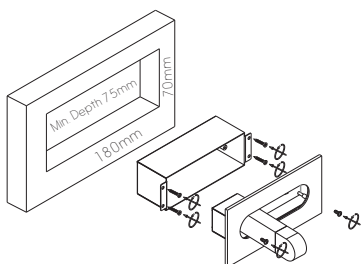

code **LWA323-WT**
casing aluminum
finishing white painting
lamping CREE XPE 1X3W
Lumens 120LM
CRI Ra>80
Beam 30 degree
lamp color 2700K/3000K/4000K/6000K
Input AC100-240V
installation Recessed wall mount
cut-off 180x70x75mm
check manul below

code **LWA323-BK**
casing aluminum
finishing black painting
lamping CREE XPE 1X3W
Lumens 120LM
CRI Ra>80
Beam 30 degree
lamp color 2700K/3000K/4000K/6000K
Input AC100-240V
installation Recessed wall mount
cut-off 180x70x75mm
check manul below

▲ Net Weight 1.07kg

▲ Net Weight 1.07kg