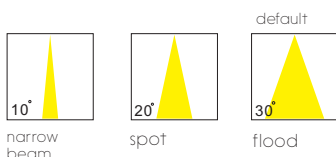

code **LWA315-WT**
casing aluminum+beech
finishing white paint
lamping LED 3W
Lumens 120LM
CRI Ra>80
Beam 10 / 20 / **30** degree
lamp color 2700K/**3000K**/4000K/6000K

code **LWA315-BK**
casing aluminum+beech
finishing anodized black
lamping LED 3W
Lumens 120LM
CRI Ra>80
Beam 10 / 20 / **30** degree
lamp color 2700K/**3000K**/4000K/6000K

code **LWA315-CR**
casing aluminum+beech
finishing chrome plated
lamping LED 3W
Lumens 120LM
CRI Ra>80
Beam 10 / 20 / **30** degree
lamp color 2700K/**3000K**/4000K/6000K

with touching sensor switch

with touching sensor switch

with touching sensor switch

lens available