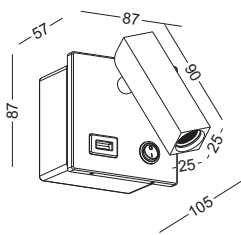

Supplied with a 5V/2A USB charger
 and bottom switch on the panel
 installed on a standard 86x86mm
 switch box(supplied with lamp)

surface
 customizable

black paint
 equal to RAL9011

chrome plated

code **LWA462**
 casing aluminum / white painting
 lamping led 3W spot
 / Ra>80 /120LM
 Beam 30 degree
 2700K/~~3000K~~/4000K/6000K
 installation     IP20