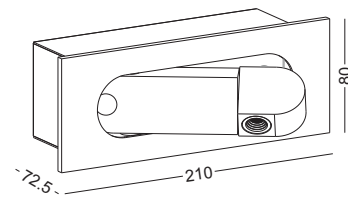

code **LWA323-CR**
casing aluminum
finishing Chrome plated
lamping CREE XPE 1X3W
Lumens 120LM
CRI Ra>80
Beam 30 degree
lamp color 2700K/3000K/4000K/6000K
Input AC 100-240V
installation Recessed wall mount
cut-off 180x70x75mm
check manul below

code **LWA323-GD**
casing aluminum
finishing gold plated
lamping CREE XPE 1X3W
Lumens 120LM
CRI Ra>80
Beam 30 degree
lamp color 2700K/3000K/4000K/6000K
Input AC 100-240V
installation Recessed wall mount
cut-off 180x70x75mm
check manul below

▲ Net Weight 1.07kg

▲ Net Weight 1.07kg