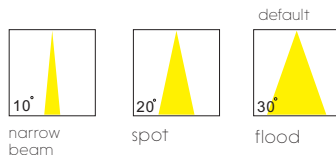

code **LWA317-BK**
casing aluminum+beech
finishing anodized black
lamping LED 3W
Lumens 120LM
CRI Ra>80
Beam 10 / 20 / 30 degree
lamp color 2700K/3000K/4000K/6000K

with touching sensor switch

lens available

surface customizable

- anodized silver brushed circular
- anodized gold sandblasted
- concrete grey paint similar to RAL7037