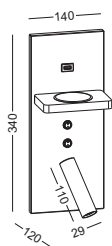

wireless charging board on the top side

code **LWA418-BK**
casing steel / black painting
lamping LED 3W spot+4W background light / Ra>80 / 120LM+400lm
Beam 30 degree for the spot
2700K/~~3000K~~/4000K/6000K
installation IP20
Wireless charging 5V / 0.1-1A
USB charging 5V / 2A

code **LWA418-WT**
casing steel / white painting
lamping LED 3W spot+4W background light / Ra>80 / 120LM+400lm
Beam 30 degree for the spot
2700K/~~3000K~~/4000K/6000K
installation IP20
Wireless charging 5V / 0.1-1A
USB charging 5V / 2A