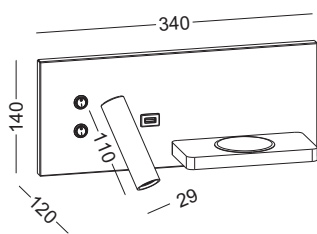

wireless charging board
on the right side

code **LWA419-BK**
casing steel / black painting
lamping LED 3W spot+4W background light
/ Ra>80 / 120LM+400lm
Beam 30 degree for the spot
2700K/**3000K**/4000K/6000K
installation ☐ ☒ ☒ ☒ ☒ IP20

Wireless charging 5V / 0.1-1A
USB charging 5V / 2A

code **LWA419-WT**
casing steel / white painting
lamping LED 3W spot+4W background light
/ Ra>80 / 120LM+400lm
Beam 30 degree for the spot
2700K/**3000K**/4000K/6000K
installation ☐ ☒ ☒ ☒ ☒ IP20

Wireless charging 5V / 0.1-1A
USB charging 5V / 2A