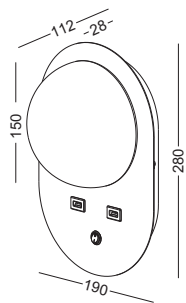

code **LWA448-GD**
casing stainless steel gold
lamping LED 4W
/ Ra>80 / 400lm
Beam white glass shade
2700K/**3000K**/4000K/6000K
installation IP20
with 2 pieces of 5V/1A USB charger