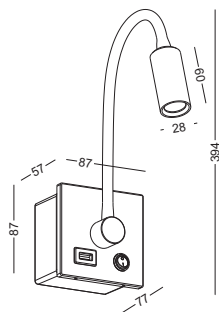

code **LWA464**
casing aluminum / white painting
lamping led 3W spot
/ Ra>80 /120LM
Beam 30 degree
2700K/3000K/4000K/6000K
installation IP20

Supplied with a 5V/2A USB charger
and bottom switch on the panel
installed on a standard 86x86mm
switch box(supplied with lamp)

surface
customizable

black paint
equal to RAL9011

chrome plated