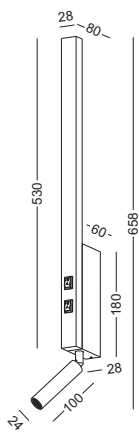

code **LWA474-BK**
casing aluminum / black painting
lamping SMD 5W+3W spot
/ Ra>80 /500LM+120lm
Beam 30 degree for the spot
2700K/**3000K**/4000K/6000K
installation
Supplied with 2 switches on the base
to control both lights