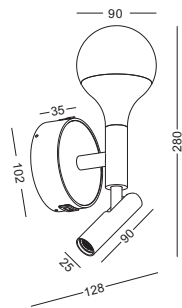

code **LWA426-WT**
 casing aluminum / white painting
 lamping COB 5W+2W spot
 / Ra>80 /400LM+120lm
 Beam 30 degree for the spot
 2700K/**3000K**/4000K/6000K
 installation     IP20
 Supplied with a 5V/1A USB charger
 and bottom switch on the base