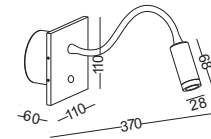

cut-off dia8.2mm by 60mm depth hole for installation box and driver
if there is no enough space for the box, we can supply an aluminum ring for installation.