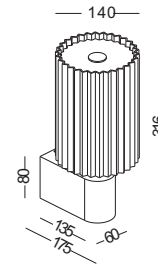

code **LWA289-BK**
casing aluminum / anodized black
lamping LED 12W / Ra>80 / 1200LM
Beam up and down light / acrylic cover
2700K/3000K/4000K/6000K
installation IP20

---

surface customizable white paint similar to RAL9003