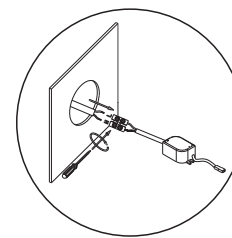

installation **IP20**

cut-off dia80mm
 by 60mm depth hole for
 installation box and driver

supplied with installation box and driver

with built-in switch, when head pressed
 in ,the light switched off

the head can be rotated 350 degree
 left and right, 90 degree up and down

HOW IT WORKS

STEP 1
 Cut hole
 pattern
 on the wall

STEP 2
 Put the
 driver
 and
 connect
 the main

STEP 3
 Connect
 the lamp
 to the
 driver

STEP 6
 Turn on
 the main
 and press
 to light
 it on

STEP 5
 Fix the
 cover to
 the
 installed
 lamp