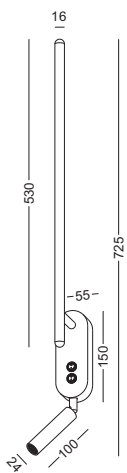

code **LWA473-WT**
casing aluminum / white painting
lamping SMD 6W+3W spot
/ Ra>80 /600LM+120lm
Beam 30 degree for the spot
2700K/**3000K**/4000K/6000K
installation IP20

Supplied with 2 switches on the base
to control both lights