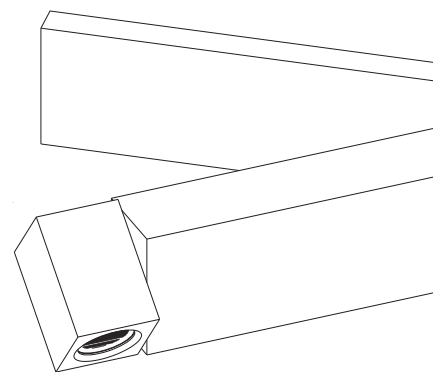

2021 NEW SERIES OF LED READING LIGHTS