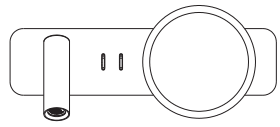

horizontal installation
spot on the left