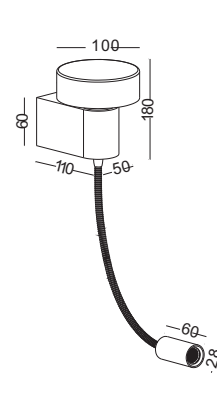

code **LWA209B**

casing aluminum / anodized silver

lampping Shade cob 5W / Ra>90 / 430LM
Goose LED 3W / Ra>80 / 120LM

Beam acrylic diffuser /
2700K/**3000K**/4000K/6000K

installation IP20

With two switches on the base

surface customizable

- anodized gold brushed circular
- black paint equal to RAL9011
- white paint similar to RAL9003