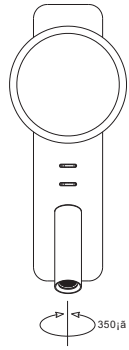

horizontal installation
spot on the right

horizontal installation
spot on the left

vertical
installation

code **LWA449-WT**

casing aluminum+acrylic / white painting

lampping cob 3W for acrylic+3W for spot
/ Ra>80 /270lm+120LM

Beam 30 degree for the spot

2700K/3000K/4000K/6000K

installation     IP20

horizontal installation
spot on the right

horizontal installation
spot on the left

vertical
installation

code **LWA449-BK**
 casing aluminum+acrylic / black painting
 lamping cob 3W for acrylic+3W for spot
 / Ra>80 / 270lm+120LM
 Beam 30 degree for the spot
 2700K/**3000K**/4000K/6000K
 installation IP20