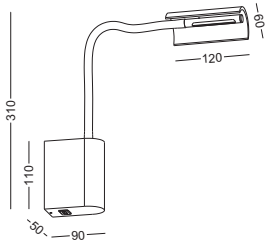

code **LWA428-BK**
casing aluminum / black painting
lamping LED 3W
/ Ra>80 / 300LM
Beam indirect light
2700K/**3000K**/4000K/6000K
installation IP20
supplied with a 5V/1A USB charger
and press bottom switch