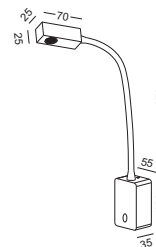

code **LWA231A-WT**
casing aluminum / white paint
lamping LED 3W / Ra>80 / 120LM
Beam 30 degree /
2700K/3000K/4000K/6000K
installation IP20

surface customizable anodized black sandblasted
anodized silver brushed linear
chrome plated

with touching sensor switch