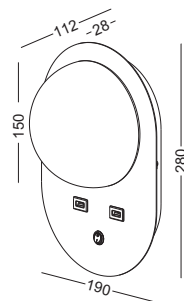

code **LWA448-BK**
casing steel / black painting
lamping LED 4W
/ Ra>80 / 400lm
Beam white glass shade
2700K/3000K/4000K/6000K
installation IP20
with 2 pieces of 5V/1A USB charger