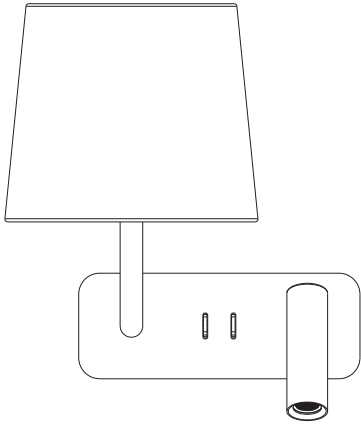

Spot on the right side