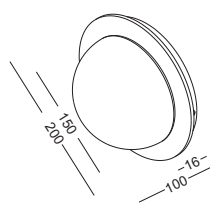

code **LWA447-CR**
casing stainless steel
lamping LED 4W
/ Ra>80 /400lm
Beam white glass shade
2700K/**3000K**/4000K/6000K
installation ☐ ☒ ☐ ☐ ☐ ☐ IP20