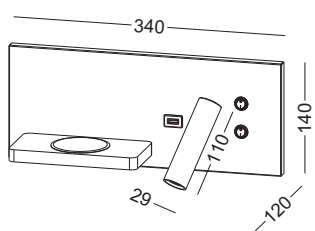

wireless charging board
on the left side

code **LWA417-BK**

casing steel / black painting

lamping LED 3W spot+4W background light
/ Ra>80 / 120LM+400lm

Beam 30 degree for the spot
2700K/3000K/4000K/6000K

installation IP20

Wireless charging 5V / 0.1-1A

USB charging 5V / 2A

code **LWA417-WT**

casing steel / white painting

lamping LED 3W spot+4W background light
/ Ra>80 / 120LM+400lm

Beam 30 degree for the spot
2700K/3000K/4000K/6000K

installation IP20

Wireless charging 5V / 0.1-1A

USB charging 5V / 2A