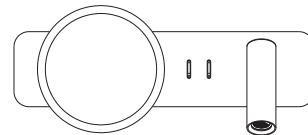

code **LWA449-WT**

casing aluminum+acrylic / white painting

lampping cob 3W for acrylic+3W for spot
/ Ra>80 /270lm+120LM

Beam 30 degree for the spot

2700K/3000K/4000K/6000K

installation IP20