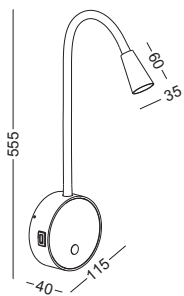

code **LWA423-WT**
casing aluminum / white painting
lamping led 3W
/ Ra>80 / 120LM
Beam 30 degree for the spot
2700K/3000K/4000K/6000K
installation IP20
Supplied with 2pcs 5V/1A USB charger
and touching switch on the base