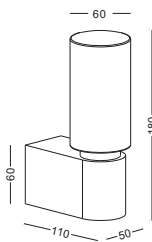

code **LWA208A**
casing aluminum / anodized silver
lamping cob 5W / Ra>90 / 430LM
Beam acrylic diffuser /
2700K/~~3000K~~/4000K/6000K
installation

With switch on the base

1. surface customizable
2. anodized gold brushed circular
   - black paint equal to RAL9011
   - white paint similar to RAL9003