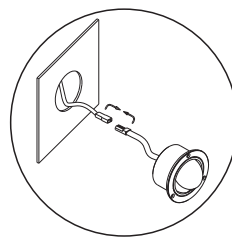

installation **IP20**

cut-off dia80mm
 by 60mm depth hole for
 installation box and driver

supplied with installation box and driver

with built-in switch, when head pressed
 in ,the light switched off

the head can be rotated 350 degree
 left and right, 90 degree up and down

HOW IT WORKS

STEP 1
 Cut hole
 pattern
 on the wall

STEP 2
 Put the
 driver
 and
 connect
 the main

STEP 3
 Connect
 the lamp
 to the
 driver

STEP 6
 Turn on
 the main
 and press
 to light
 it on

STEP 5
 Fix the
 cover to
 the
 installed
 lamp