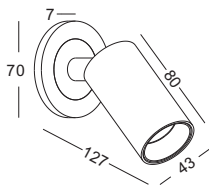

code **LWA374-BK**
casing aluminum / black painting
lamping COB 5W / Ra>90 / 430LM
Beam 23 degree
2700K/~~3000K~~/4000K/6000K
installation IP20
recessed cut-off dia35mm

code **LWA374-WT**
casing aluminum / white painting
lamping COB 5W / Ra>90 / 430LM
Beam 23 degree
2700K/~~3000K~~/4000K/6000K
installation IP20
recessed cut-off dia35mm

code **LWA374-SL**
casing aluminum / anodized silver
lamping COB 5W / Ra>90 / 430LM
Beam 23 degree
2700K/~~3000K~~/4000K/6000K
installation IP20
recessed cut-off dia35mm

code **LWA374-GD**
casing aluminum / anodized gold
lamping COB 5W / Ra>90 / 430LM
Beam 23 degree
2700K/~~3000K~~/4000K/6000K
installation IP20
recessed cut-off dia35mm