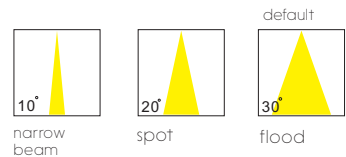

code **LWA314-CR**
casing aluminum+beech
finishing chrome plated
lamping LED 3W
Lumens 120LM
CRI Ra>80
Beam 10 / 20 / **30** degree
lamp color 2700K/**3000K**/4000K/6000K

with touching sensor switch

lens available