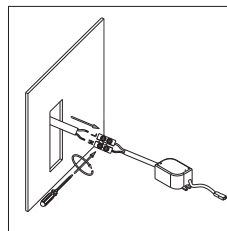

STEP 2
Put the
driver
and
connect
to the
main