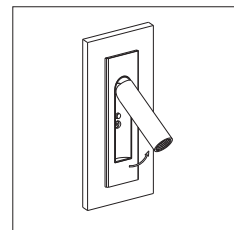

STEP 3
Fix the
metal
parts
to the
lamp
with the
long nut

STEP 3
Connect
the lamp
with the
driver

STEP 4
Put the
lamp into
the hole
drive the
screw to the
opposite
direction
to fasten
the metal
part

STEP 5
Pull out
the lamp
head
and light
it on