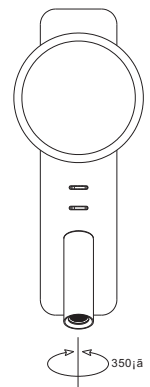

vertical
installation