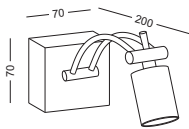

code **HL8019A**
casing aluminum / anodized silver
lamping LED 3W / Ra>80 / 120LM
Beam 30 degree /
2700K/3000K/4000K/6000K
installation IP20