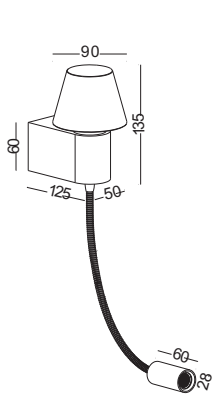

installation     IP20

With two switches on the base

surface customizable

-  anodized gold brushed circular
-  black paint equal to RAL9011
-  white paint similar to RAL9003

code **LWA208B**

casing aluminum / anodized silver