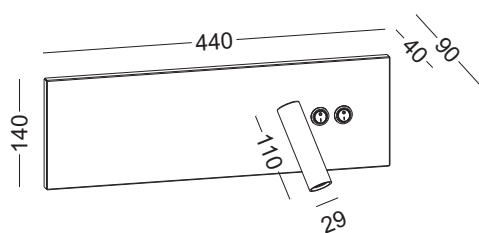

code **LWA334A-BK**
casing steel / black painting
lamping LED 3W spot+4W background light
/ Ra>80 / 120LM+400lm
Beam 30 degree for the spot
2700K/**3000K**/4000K/6000K
installation IP20