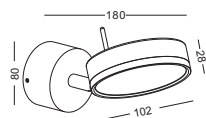

code **LWA186**
casing aluminum / anodized silver
lamping COB 5W / Ra>90 / 430LM
Beam No lense / acrylic cover
2700K/3000K/4000K/6000K
installation IP20

surface customizable white paint similar to RAL9003