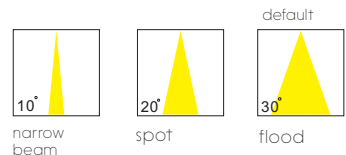

code **LWA317-CR**
casing aluminum+beech
finishing chrome plated
lamping LED 3W
Lumens 120LM
CRI Ra>80
Beam 10 / 20 / 30 degree
lamp color 2700K/3000K/4000K/6000K

with touching sensor switch

lens available