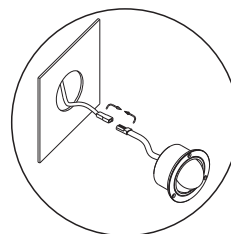

STEP2
Put the
driver
and
connect
the main