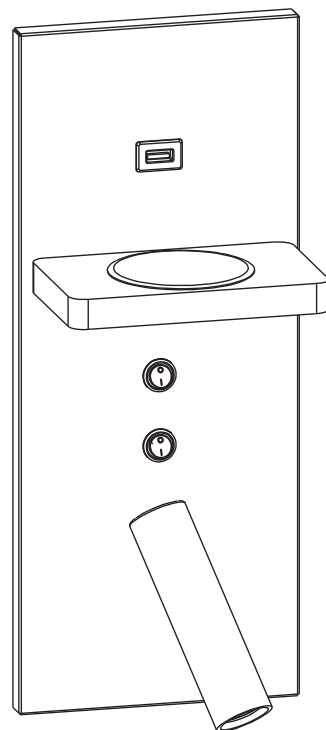

code [LWA373-WT](#)
 casing aluminum / white painting

code [LWA373-SL](#)
 casing aluminum / anodized silver

2021 NEW SERIES OF LED READING LIGHTS

wireless charging board
on the left side

code **LWA420-BK**