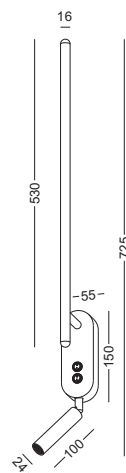

code **LWA473-BK**
casing aluminum / black painting
lamping SMD 6W+3W spot
/ Ra>80 /600LM+120lm
Beam 30 degree for the spot
2700K/**3000K**/4000K/6000K
installation IP20

Supplied with 2 switches on the base
to control both lights