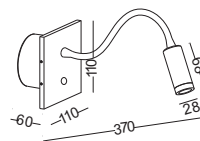

code **LWA230A-WT**
casing aluminum / white paint
lamping LED 3W / Ra>80 / 120LM
Beam 30 degree /
2700K/3000K/4000K/6000K
installation

supplied with installation box and driver

with touching sensor switch

cut-off dia8.2mm
by 60mm depth hole for
installation box and driver

if there is no enough space
for the box, we can supply
an aluminum ring for insta-
llatoin.