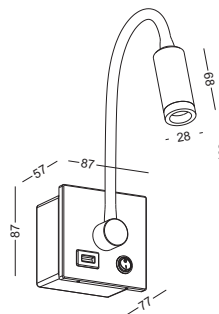

code **LWA465**
casing aluminum / white painting
lamping led 3W spot
/ Ra>80 /120LM
Beam 30 degree
2700K/3000K/4000K/6000K
installation IP20

Supplied with a 5V/2A USB charger
and bottom switch on the panel
installed on a standard 86x86mm
switch box(supplied with lamp)

surface
customizable

black paint
equal to RAL9011

chrome plated