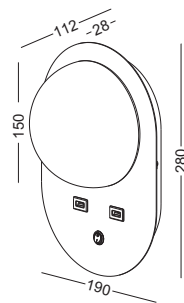

code **LWA448-CR**
casing stainless steel
lamping LED 4W
/ Ra>80 / 400lm
Beam white glass shade
2700K/**3000K**/4000K/6000K
installation IP20
with 2 pieces of 5V/1A USB charger