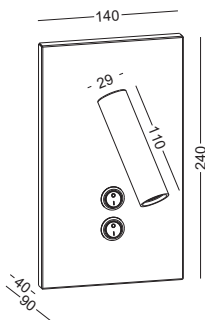

Supplied with a 4W E14 LED bulb

Spot on the right side

Spot on the right side

Spot on the bottom side

swing the arm and the spot
to change the installation

horizontal installation

vertical installation

code [LWA334S-BK](#)