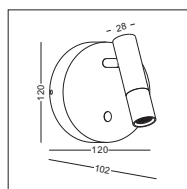

STEP 3
Fix the
metal
parts
to the
lamp
with the
long nut

STEP 3
Connect
the lamp
with the
driver

STEP 4
Put the
lamp into
the hole
drive the
screw to the
opposite
direction
to fasten
the metal
part

STEP 5
Pull out
the lamp
head
and light
it on