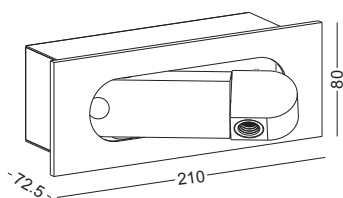

code **LWA323-WT**
casing aluminum
finishing white painting
lamping CREE XPE 1X3W
Lumens 120LM
CRI Ra>80
Beam 30 degree
lamp color 2700K/3000K/4000K/6000K
Input AC100-240V
installation Recessed wall mount
cut-off 180x70x75mm
check manul below

code **LWA323-BK**
casing aluminum
finishing black painting
lamping CREE XPE 1X3W
Lumens 120LM
CRI Ra>80
Beam 30 degree
lamp color 2700K/3000K/4000K/6000K
Input AC100-240V
installation Recessed wall mount
cut-off 180x70x75mm
check manul below

▲ Net Weight 1.07kg

▲ Net Weight 1.07kg