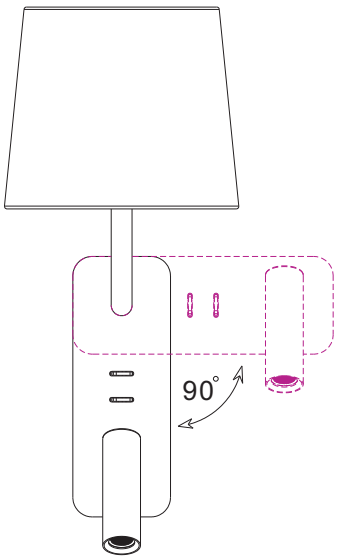

Supplied with a 4W E14 LED bulb

Spot on the right side

Spot on the right side

Spot on the bottom side

swing the arm and the spot
to change the installation

horizontal installation

vertical installation

code [LWA334S-BK](#)