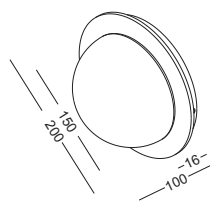

code **LWA447-WT**
casing steel / white painting
lamping LED 4W
/ Ra>80 /400lm
Beam white glass shade
2700K/**3000K**/4000K/6000K
installation ☐ ☒ ☒ ☒ IP20