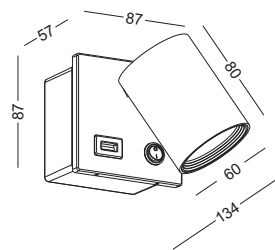

code **LWA463**
casing aluminum / white painting
lamping COB 3W spot
/ Ra>90 /240LM
Beam 23 degree
2700K/~~3000K~~/4000K/6000K
installation IP20

Supplied with a 5V/2A USB charger
and bottom switch on the panel
installed on a standard 86x86mm
switch box(supplied with lamp)

surface
customizable

black paint
equal to RAL9011

chrome plated