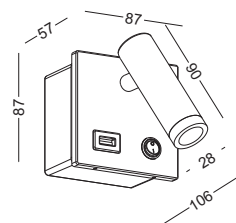

code **LWA461**
casing aluminum / white painting
lamping led 3W spot
/ Ra>80 /120LM
Beam 30 degree
2700K/**3000K**/4000K/6000K
installation

Supplied with a 5V/2A USB charger
and bottom switch on the panel
installed on a standard 86x86mm
switch box(supplied with lamp)

surface
customizable

black paint
equal to RAL9011

chrome plated