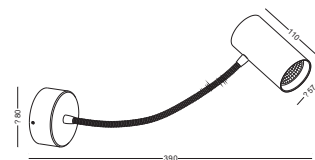

code **LWA188**
casing aluminum / anodized black
lamping cob 5W / Ra>90 / 430LM
Beam 38 degree /
2700K/~~3000K~~/4000K/6000K
installation IP20

surface customizable white paint similar to RAL9003