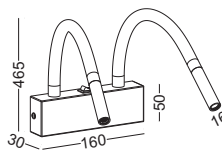

code **LWA225**
casing aluminum / chrome plated
lamping LED 2W / Ra>80 / 140LM
Beam 30 degree /
2700K/3000K/4000K/6000K
installation ☐ ☒ ☐ ☐ ☐ ☐ IP20
surface customizable ☐ white paint similar to RAL9003