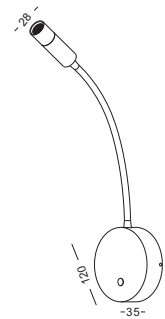

code **LWA317-WT**
casing aluminum+beech
finishing white paint
lamping LED 3W
Lumens 120LM
CRI Ra>80
Beam 10 / 20 / 30 degree
lamp color 2700K/3000K/4000K/6000K

with touching sensor switch

lens available

surface customizable

- anodized silver brushed circular
- anodized gold sandblasted
- concrete grey paint similar to RAL7037

code **LWA317-BK**
casing aluminum+beech
finishing anodized black
lamping LED 3W
Lumens 120LM
CRI Ra>80
Beam 10 / 20 / 30 degree
lamp color 2700K/3000K/4000K/6000K

with touching sensor switch

lens available

surface customizable

- anodized silver brushed circular
- anodized gold sandblasted
- concrete grey paint similar to RAL7037

code **LWA317-CR**
casing aluminum+beech
finishing chrome plated
lamping LED 3W
Lumens 120LM
CRI Ra>80
Beam 10 / 20 / 30 degree
lamp color 2700K/3000K/4000K/6000K

with touching sensor switch

lens available

surface customizable

- anodized silver brushed circular
- anodized gold sandblasted
- concrete grey paint similar to RAL7037