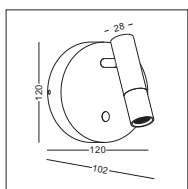

STEP 3
Fix the
metal
parts
to the
lamp
with the
long nut

STEP 3
Connect
the lamp
with the
driver

STEP 4
Put the
lamp into
the hole
drive the
screw to the
opposite
direction
to fasten
the metal
part

STEP 5
Pull out
the lamp
head
and light
it on