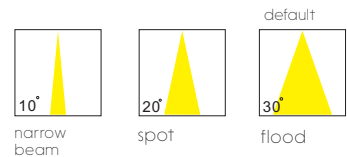

surface customizable

- anodized silver brushed circular
- anodized gold sandblasted
- concrete grey paint similar to RAL7037