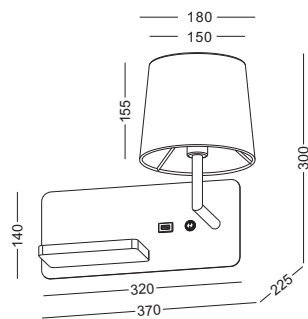

code [LWA373-WT](#)
 casing aluminum / white painting

code [LWA373-SL](#)
 casing aluminum / anodized silver

2021 NEW SERIES OF LED READING LIGHTS

wireless charging board
on the left side

code **LWA420-BK**