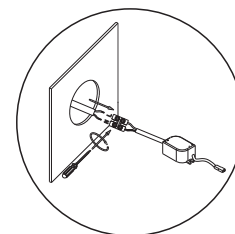

LWA320-CR

STEP3
Connect
the lamp
to the
driver