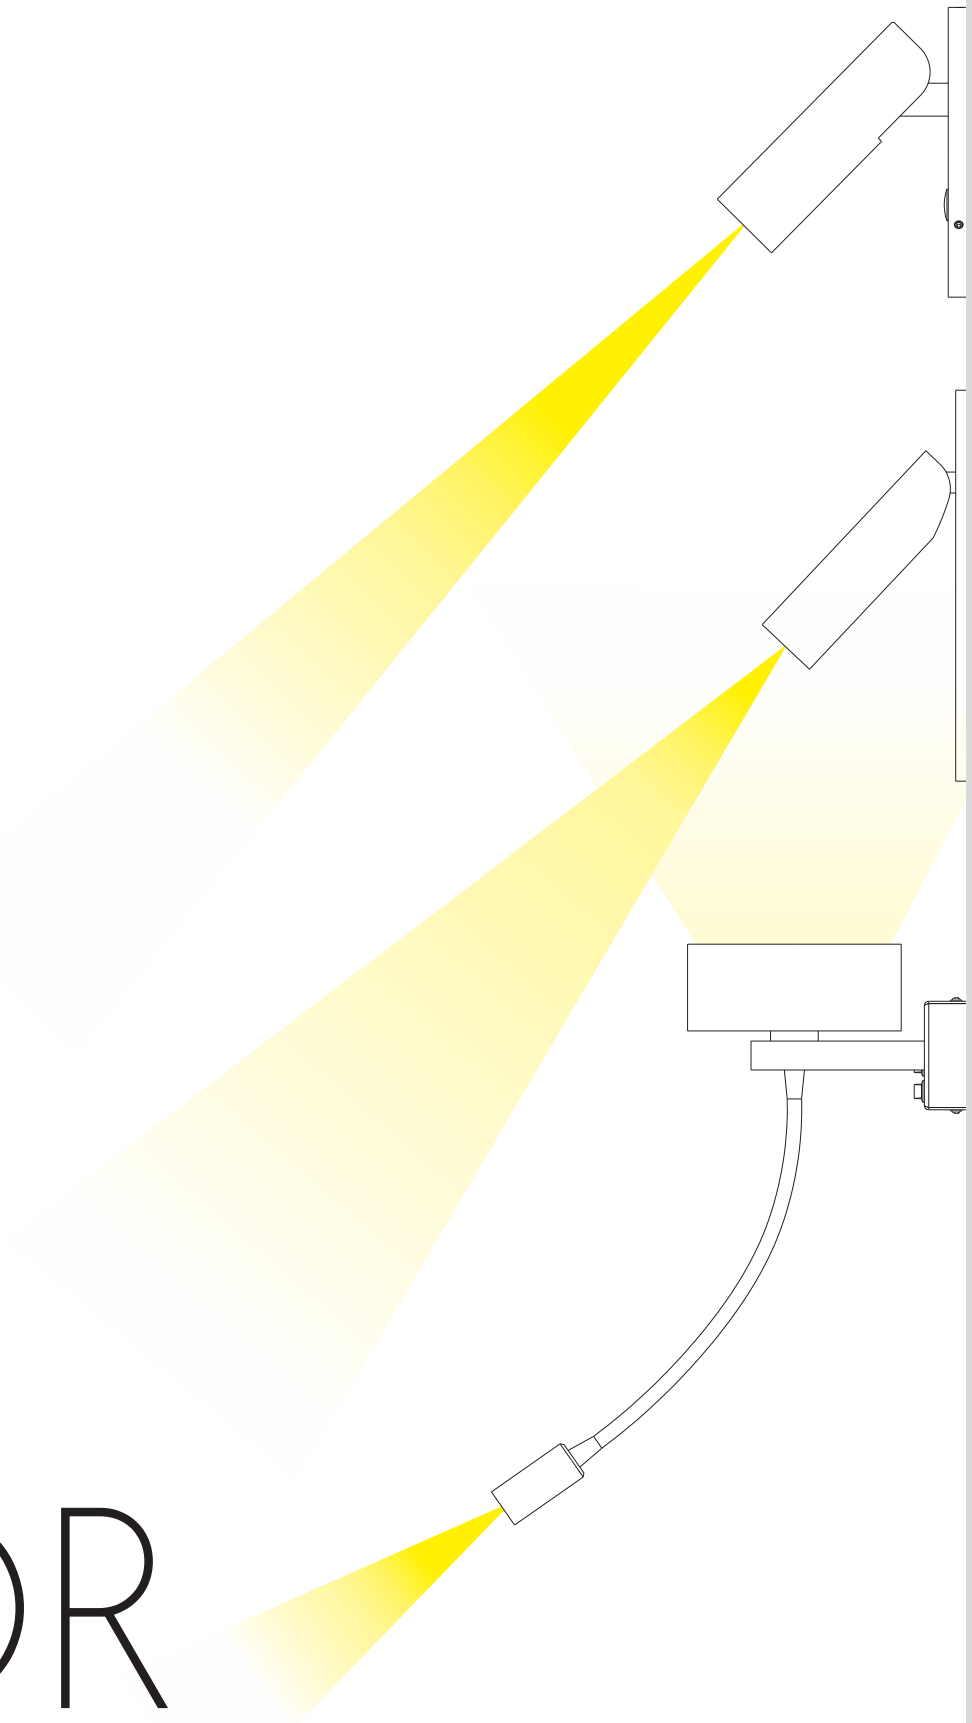

LED
READING
LIGHTS

FOR
BEDROOM

2021
NEW
SERIES
OF LED
READING
LIGHTS

soft night light
by acrylic diffuser

switch to control
both lights

1 pieces of
5V/1A USB
charger

350 degree
turning spot
for reading light