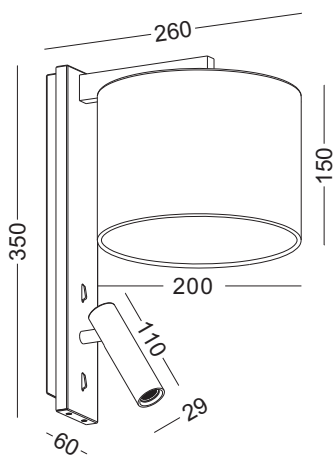

▲ Net Weight 1.07kg

▲ Net Weight 1.07kg

2019 NEW
RANGE
OF LED
READING
LIGHTS

code **LWA335-WT**
 casing steel+fabric / white painting
 lamping LED 3W+E27 / Ra>80 / 120LM
 Beam 30 degree for the spot
 2700K/3000K/4000K/6000K
 installation IP20