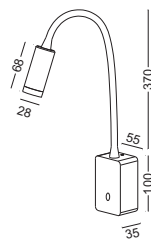

code **LWA232A-BK**
casing aluminum / anodized black
lamping LED 3W / Ra>80 / 120LM
Beam 30 degree /
2700K/3000K/4000K/6000K
installation IP20

surface customizable white paint similar to RAL9003
anodized silver brushed linear
chrome plated

with touching sensor switch