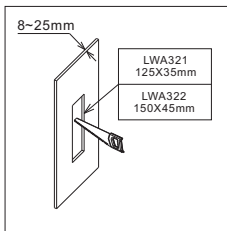

HOW IT WORKS

STEP 1
Cut hole
pattern
on the
wall