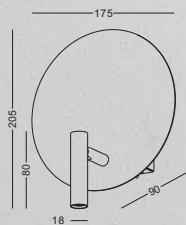

code **LWA379-WT**
casing steel / white painting
lamping LED 1W spot+3W background light
/ Ra>80 /70LM+240lm
Beam 30 degree for the spot
2700K/**3000K**/4000K/6000K
installation IP20

code **LWA379-BK**
casing steel / black painting
lamping LED 1W spot+3W background light
/ Ra>80 /70LM+240lm
Beam 30 degree for the spot
2700K/**3000K**/4000K/6000K
installation IP20