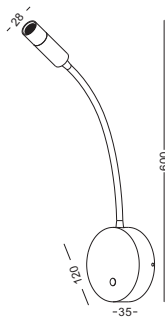

code **LWA317-WT**
casing aluminum+beech
finishing white paint
lamping LED 3W
Lumens 120LM
CRI Ra>80
Beam 10 / 20 / 30 degree
lamp color 2700K/3000K/4000K/6000K

with touching sensor switch

lens available

surface customizable

- anodized silver brushed circular
- anodized gold sandblasted
- concrete grey paint similar to RAL7037

code **LWA317-BK**
casing aluminum+beech
finishing anodized black
lamping LED 3W
Lumens 120LM
CRI Ra>80
Beam 10 / 20 / 30 degree
lamp color 2700K/3000K/4000K/6000K

with touching sensor switch

lens available

surface customizable

- anodized silver brushed circular
- anodized gold sandblasted
- concrete grey paint similar to RAL7037

code **LWA317-CR**
casing aluminum+beech
finishing chrome plated
lamping LED 3W
Lumens 120LM
CRI Ra>80
Beam 10 / 20 / 30 degree
lamp color 2700K/3000K/4000K/6000K

with touching sensor switch

lens available

surface customizable

- anodized silver brushed circular
- anodized gold sandblasted
- concrete grey paint similar to RAL7037