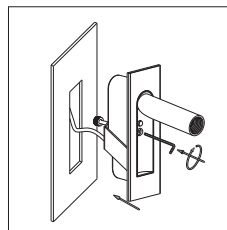

STEP 3
Fix the
metal
parts
to the
lamp
with the
long nut

STEP 3
Connect
the lamp
with the
driver

STEP 4
Put the
lamp into
the hole
drive the
screw to the
opposite
direction
to fasten
the metal
part

STEP 5
Pull out
the lamp
head
and light
it on