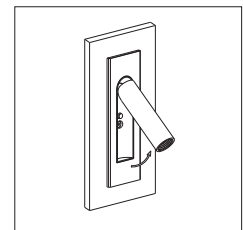

LWA322-GD

HOW IT WORKS

STEP 1
Cut hole
pattern
on the
wall

STEP 2
Put the
driver
and
connect
to the
main

STEP 3
Fix the
metal
parts
to the
lamp
with the
long nut

STEP 3
Connect
the lamp
with the
driver

STEP 4
Put the
lamp into
the hole
drive the
screw to the
opposite
direction
to fasten
the metal
part