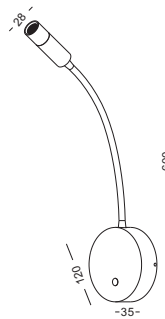

code **LWA317-WT**
casing aluminum+beech
finishing white paint
lamping LED 3W
Lumens 120LM
CRI Ra>80
Beam 10 / 20 / 30 degree
lamp color 2700K/3000K/4000K/6000K

with touching sensor switch

lens available

surface customizable

- anodized silver brushed circular
- anodized gold sandblasted
- concrete grey paint similar to RAL7037

code **LWA317-BK**
casing aluminum+beech
finishing anodized black
lamping LED 3W
Lumens 120LM
CRI Ra>80
Beam 10 / 20 / 30 degree
lamp color 2700K/3000K/4000K/6000K

with touching sensor switch

lens available

surface customizable

- anodized silver brushed circular
- anodized gold sandblasted
- concrete grey paint similar to RAL7037

code **LWA317-CR**
casing aluminum+beech
finishing chrome plated
lamping LED 3W
Lumens 120LM
CRI Ra>80
Beam 10 / 20 / 30 degree
lamp color 2700K/3000K/4000K/6000K

with touching sensor switch

lens available

surface customizable

- anodized silver brushed circular
- anodized gold sandblasted
- concrete grey paint similar to RAL7037