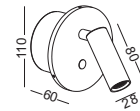

cut-off dia80mm
by 60mm depth hole for
installation box and driver

if there is no enough space
for the box, we can supply
an aluminum ring for insta-
llatoin.