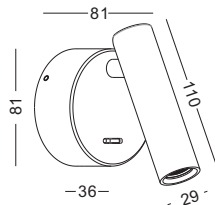

code **LWA330-BK**
casing aluminum
finishing black painting
lamping CREE XPE 1X3W
Lumens 120LM
CRI Ra>80
Beam 30 degree
lamp color 2700K/3000K/4000K/6000K
Input AC 100-240V
installation surface mount

▲ Net Weight 0.41kg