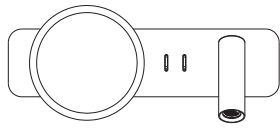

Beam 30 degree for the spot

2700K/3000K/4000K/6000K

installation     IP20

horizontal installation
spot on the right

horizontal installation
spot on the left

vertical
installation

code **LWA449-BK**
 casing aluminum+acrylic / black painting
 lamping cob 3W for acrylic+3W for spot
 / Ra>80 / 270lm+120LM
 Beam 30 degree for the spot
 2700K/**3000K**/4000K/6000K
 installation IP20