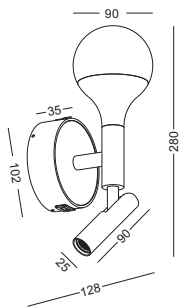

code **LWA426-WT**
 casing aluminum / white painting
 lamping COB 5W+2W spot
 / Ra>80 /400LM+120lm
 Beam 30 degree for the spot
 2700K/**3000K**/4000K/6000K
 installation     IP20
 Supplied with a 5V/1A USB charger
 and bottom switch on the base