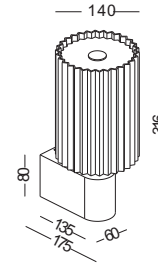

code **LWA289-SL**
casing aluminum / anodized silver
lamping LED 12W / Ra>80 / 1200LM
Beam up and down light / acrylic cover
2700K/3000K/4000K/6000K
installation IP20

---

surface customizable white paint similar to RAL9003