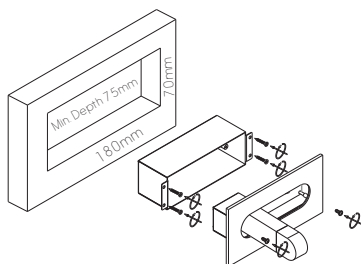

code **LWA323-CR**
casing aluminum
finishing Chrome plated
lamping CREE XPE 1X3W
Lumens 120LM
CRI Ra>80
Beam 30 degree
lamp color 2700K/3000K/4000K/6000K
Input AC 100-240V
installation Recessed wall mount
cut-off 180x70x75mm
check manul below

code **LWA323-GD**
casing aluminum
finishing gold plated
lamping CREE XPE 1X3W
Lumens 120LM
CRI Ra>80
Beam 30 degree
lamp color 2700K/3000K/4000K/6000K
Input AC 100-240V
installation Recessed wall mount
cut-off 180x70x75mm
check manul below

▲ Net Weight 1.07kg

▲ Net Weight 1.07kg