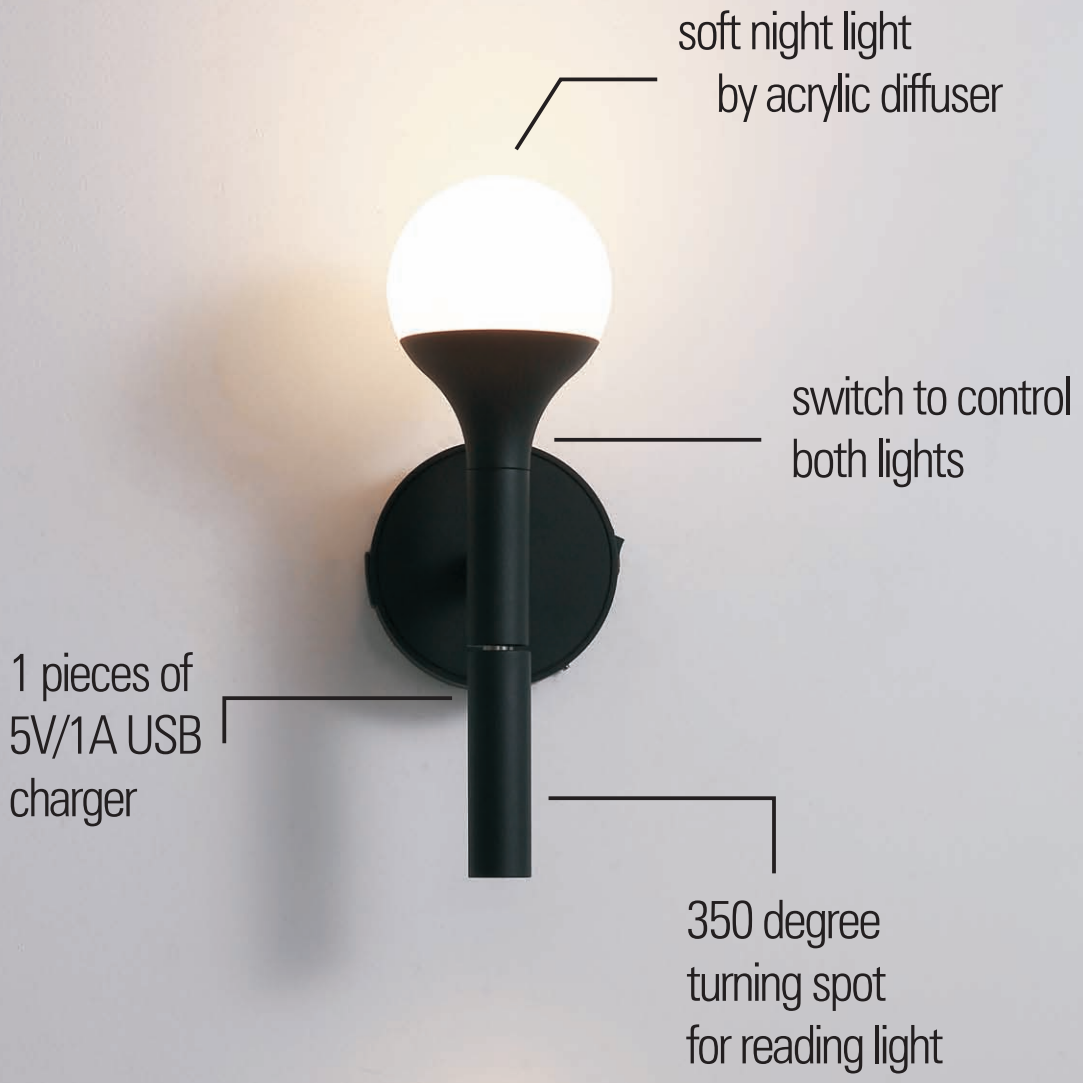

LED
READING
LIGHTS

FOR
BEDROOM

2021
NEW
SERIES
OF LED
READING
LIGHTS

soft night light
by acrylic diffuser

switch to control
both lights

1 pieces of
5V/1A USB
charger

350 degree
turning spot
for reading light