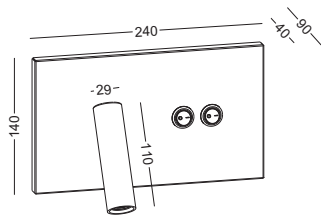

Supplied with a 4W E14 LED bulb

Spot on the right side

Spot on the right side

Spot on the bottom side

swing the arm and the spot
to change the installation

horizontal installation

vertical installation

code [LWA334S-BK](#)