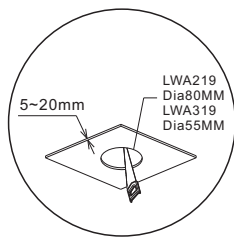

LWA220-SL

HOW IT WORKS

STEP 1
Cut hole
pattern
on the wall