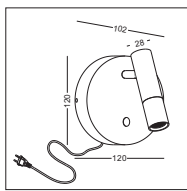

code **LWA314-WT**
casing aluminum+beech
finishing white paint
lamping LED 3W
Lumens 120LM
CRI Ra>80
Beam 10 / 20 / **30** degree
lamp color 2700K/**3000K**/4000K/6000K

with touching sensor switch

lens available

surface customizable

- anodized silver brushed circular
- anodized gold sandblasted
- concrete grey paint similar to RAL7037

code **LWA314-BK**
casing aluminum+beech
finishing anodized black
lamping LED 3W
Lumens 120LM
CRI Ra>80
Beam 10 / 20 / **30** degree
lamp color 2700K/**3000K**/4000K/6000K

with touching sensor switch

lens available

surface customizable

- anodized silver brushed circular
- anodized gold sandblasted
- concrete grey paint similar to RAL7037

code **LWA314-CR**
casing aluminum+beech
finishing chrome plated
lamping LED 3W
Lumens 120LM
CRI Ra>80
Beam 10 / 20 / **30** degree
lamp color 2700K/**3000K**/4000K/6000K

with touching sensor switch

lens available

surface customizable

- anodized silver brushed circular
- anodized gold sandblasted
- concrete grey paint similar to RAL7037