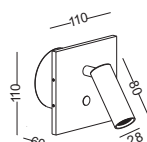

cut-off dia80mm
by 60mm depth hole for
installation box and driver

if there is no enough space
for the box, we can supply
an aluminum ring for insta-
llation.

code **LWA259-CR**
casing aluminum / Chrome plated
lamping LED 3W / Ra>80 / 120LM
Beam 30 degree /
2700K/~~3000K~~/4000K/6000K
installation IP20

supplied with installation box and driver

with touching sensor switch

the head can be rotated 350 degree
left and right, 90 degree up and down

surface customizable anodized silver
brushed circular
 anodized gold
brushed circular
 concrete grey paint
similar to RAL7037