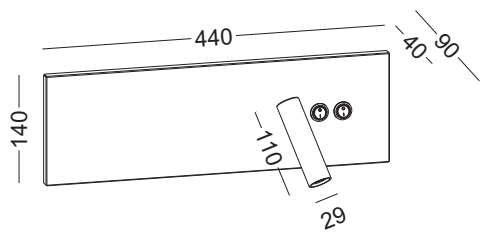

code **LWA334A-WT**
casing steel / white painting
lamping LED 3W spot+4W background light
/ Ra>80 / 120LM+400lm
Beam 30 degree for the spot
2700K/**3000K**/4000K/6000K
installation IP20