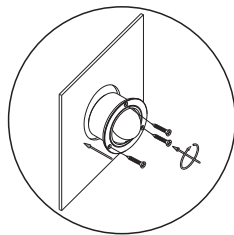

HOW IT WORKS

STEP 1
 Cut hole
 pattern
 on the wall

STEP 2
 Put the
 driver
 and
 connect
 the main

STEP 3
 Connect
 the lamp
 to the
 driver

STEP 6
 Turn on
 the main
 and press
 to light
 it on

STEP 5
 Fix the
 cover to
 the
 installed
 lamp