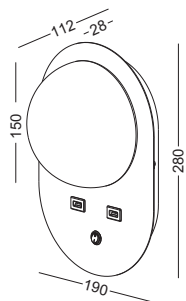

code **LWA448-WT**
casing steel / white painting
lamping LED 4W
/ Ra>80 / 400lm
Beam white glass shade
2700K/3000K/4000K/6000K
installation IP20
with 2 pieces of 5V/1A USB charger