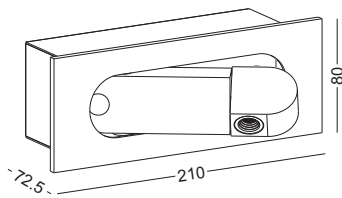

code **LWA323-CR**
casing aluminum
finishing Chrome plated
lamping CREE XPE 1X3W
Lumens 120LM
CRI Ra>80
Beam 30 degree
lamp color 2700K/3000K/4000K/6000K
Input AC 100-240V
installation Recessed wall mount
cut-off 180x70x75mm
check manul below

code **LWA323-GD**
casing aluminum
finishing gold plated
lamping CREE XPE 1X3W
Lumens 120LM
CRI Ra>80
Beam 30 degree
lamp color 2700K/3000K/4000K/6000K
Input AC 100-240V
installation Recessed wall mount
cut-off 180x70x75mm
check manul below

▲ Net Weight 1.07kg

▲ Net Weight 1.07kg