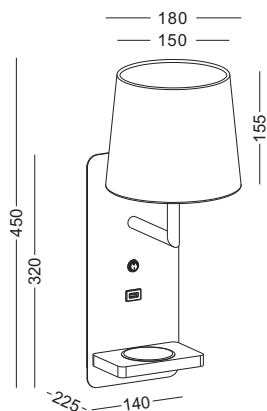

wireless charging board
on the bottom