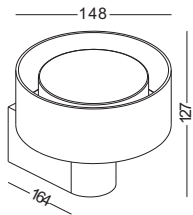

casing aluminum / anodized silver

lampping LED 3W / Ra>80 / 120LM

Beam 30 degree /

2700K/**3000K**/4000K/6000K

installation      IP20

code **LWA200-WT**

casing aluminum / White paint

code **LWA297-WT**
 casing aluminum / white paint
 lamping LED 6W / Ra>80 / 600LM
 Beam acrylic diffuser /
 2700K/~~3000K~~/4000K/6000K
 installation IP20