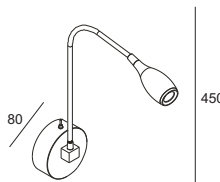

code **LWA067B**
casing aluminum / anodized silver
lamping LED 3W / Ra>80 / 120LM
Beam 30 degree /
2700K/3000K/4000K/6000K
installation ☐ ☒ ☐ ☐ ☐ ☐ IP20
surface customizable ☐ white paint similar to RAL9003