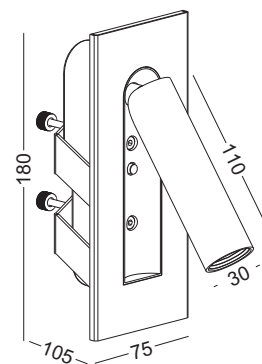

code **LWA322-CR**

casing aluminum / chrome plated

lampping LED 3W / Ra>80 / 120LM

Beam 30 degree /

2700K/3000K/4000K/6000K

installation IP20

cut-off 150x45mm
by 105mm depth hole for
installation box and driver

supplied with installation box and driver

with built-in switch, when head pressed
in ,the light switched off

the head can be rotated 350 degree
left and right, 90 degree up and down

code **LWA322-BK**

casing aluminum / black paint

code **LWA322-WT**

casing aluminum / white paint

code **LWA322-GD**

casing aluminum / gold plated

surface customizable anodized silver
brushed linear

concrete grey paint
similar to RAL7037