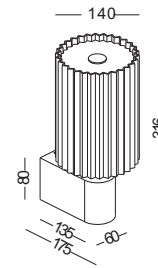

code **LWA289-GD**
casing aluminum / anodized gold
lamping LED 12W / Ra>80 / 1200LM
Beam up and down light / acrylic cover
2700K/3000K/4000K/6000K
installation IP20

---

surface customizable white paint similar to RAL9003