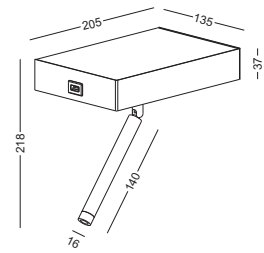

code **LWA416-WT**
casing aluminum / white painting
lamping led 1W spot
/ Ra>80 / 120LM
Beam 30 degree
2700K/**3000K**/4000K/6000K
installation IP20
Supplied with a 5V/2A USB charger
and bottom switch on the base