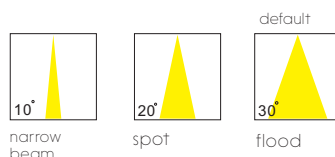

lens available