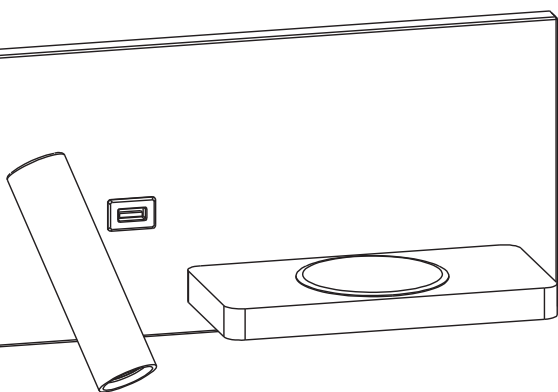

2021 NEW SERIES OF LED READING LIGHTS