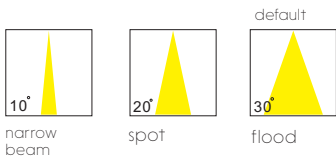

code **LWA314-WT**
casing aluminum+beech
finishing white paint
lamping LED 3W
Lumens 120LM
CRI Ra>80
Beam 10 / 20 / **30** degree
lamp color 2700K/**3000K**/4000K/6000K

with touching sensor switch

lens available

surface customizable

- anodized silver brushed circular
- anodized gold sandblasted
- concrete grey paint similar to RAL7037