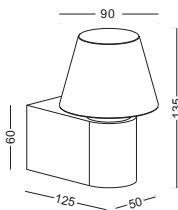

code **LWA207A**
casing aluminum / anodized silver
lamping cob 5W / Ra>90 / 430LM
Beam acrylic diffuser /
2700K/~~3000K~~/4000K/6000K
installation

With switch on the base

1. surface customizable
2. anodized gold brushed circular
   - black paint equal to RAL9011
   - white paint similar to RAL9003