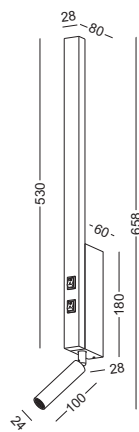

code **LWA474-WT**
casing aluminum / white painting
lamping SMD 5W+3W spot
/ Ra>80 /500LM+120lm
Beam 30 degree for the spot
2700K/**3000K**/4000K/6000K
installation
Supplied with 2 switches on the base
to control both lights