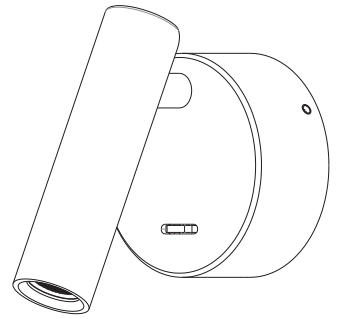

NEW RANGE OF LED READING LIGHTS