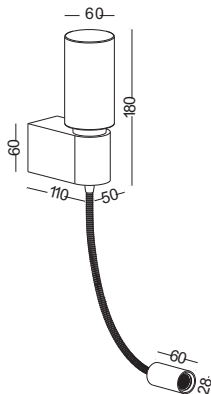

code **LWA208B**

casing aluminum / anodized silver

lampping Shade cob 5W / Ra>90 / 430LM
Goose LED 3W / Ra>80 / 120LM

Beam acrylic diffuser /
2700K/**3000K**/4000K/6000K

installation IP20

With two switches on the base

surface customizable

- anodized gold brushed circular
- black paint equal to RAL9011
- white paint similar to RAL9003