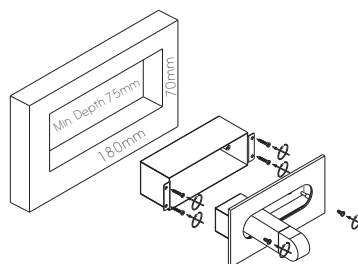

code **LWA323-WT**
casing aluminum
finishing white painting
lamping CREE XPE 1X3W
Lumens 120LM
CRI Ra>80
Beam 30 degree
lamp color 2700K/3000K/4000K/6000K
Input AC100-240V
installation Recessed wall mount
cut-off 180x70x75mm
check manul below

code **LWA323-BK**
casing aluminum
finishing black painting
lamping CREE XPE 1X3W
Lumens 120LM
CRI Ra>80
Beam 30 degree
lamp color 2700K/3000K/4000K/6000K
Input AC100-240V
installation Recessed wall mount
cut-off 180x70x75mm
check manul below

▲ Net Weight 1.07kg

▲ Net Weight 1.07kg