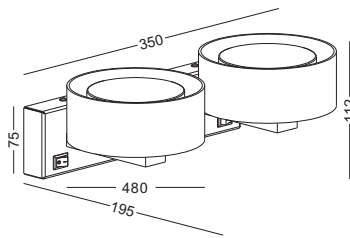

code **LWA299**
casing aluminum / chrome plated
lamping LED 12W / Ra>80 / 1200LM
Beam acrylic diffuser /
2700K/3000K/4000K/6000K
installation IP20

surface customizable
black paint equal to RAL9011
white paint similar to RAL9003
concrete grey paint similar to RAL7037

With two switches on the base