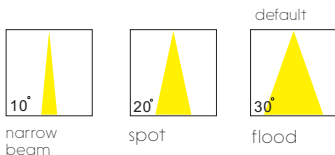

code **LWA317-WT**
casing aluminum+beech
finishing white paint
lamping LED 3W
Lumens 120LM
CRI Ra>80
Beam 10 / 20 / 30 degree
lamp color 2700K/3000K/4000K/6000K

with touching sensor switch

lens available

surface customizable

- anodized silver brushed circular
- anodized gold sandblasted
- concrete grey paint similar to RAL7037