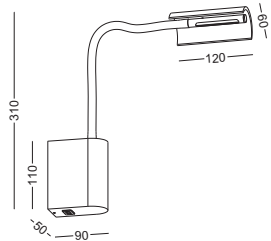

code **LWA428-WT**
casing aluminum / white painting
lamping LED 3W
/ Ra>80 / 300LM
Beam indirect light
2700K/**3000K**/4000K/6000K
installation IP20
supplied with a 5V/1A USB charger
and press bottom switch