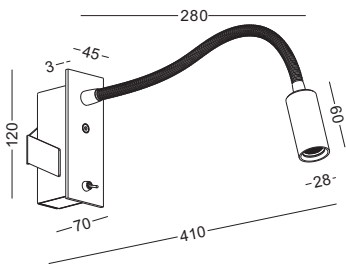

code [LWA373-BK](#)
casing aluminum / black painting
lamping LED 3W / Ra>80 / 120LM
Beam 30 degree
2700K/~~3000K~~/4000K/6000K
installation IP20
recessed cut-off 110X35mm

code [LWA373-WT](#)
casing aluminum / white painting

code [LWA373-SL](#)
casing aluminum / anodized silver