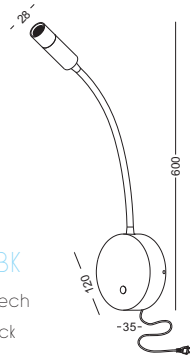

code **LWA316-BK**
casing aluminum+beech
finishing anodized black
lamping LED 3W
Lumens 120LM
CRI Ra>80
Beam 10 / 20 / 30 degree
lamp color 2700K/3000K/4000K/6000K

with touching sensor switch

lens available