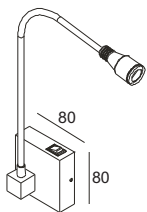

code **LWA070**
casing aluminum / anodized silver
lamping LED 3W / Ra>80 / 120LM
Beam 30 degree /
2700K/~~3000K~~/4000K/6000K
installation ☒ ☐ ☐ ☐ ☐ IP20

---

surface customizable ☐ white paint similar to RAL9003