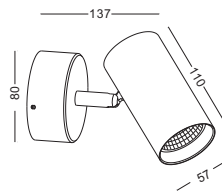

code **LWA187-BK**
casing aluminum / anodized black
lamping cob 5W / Ra>90 / 430LM
Beam 38 degree /
2700K/~~3000K~~/4000K/6000K
installation IP20

surface customizable white paint similar to RAL9003
concrete grey paint similar to RAL7037
anodized silver brushed circular
anodized gold brushed circular