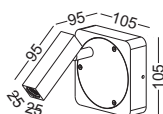

code **LWA203**
casing aluminum / anodized black
lamping LED 3W / Ra>80 / 120LM
Beam 30 degree /
2700K/3000K/4000K/6000K
installation

surface customizable white paint similar to RAL9003
concrete grey paint similar to RAL7037