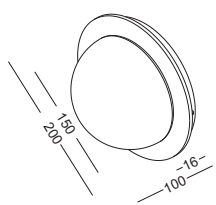

code **LWA447-GD**
casing stainless steel gold
lamping LED 4W
/ Ra>80 /400lm
Beam white glass shade
2700K/**3000K**/4000K/6000K
installation ☐ ☒ ☐ ☐ ☐ ☐ IP20