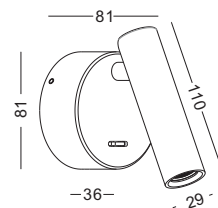

code **LWA330-CR**
casing aluminum
finishing Chrome plated
lamping CREE XPE 1X3W
Lumens 120LM
CRI Ra>80
Beam 30 degree
lamp color 2700K/3000K/4000K/6000K
Input AC 100-240V
installation surface mount

▲ Net Weight 0.41kg