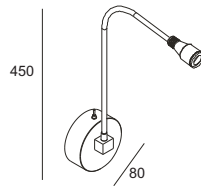

code **LWA070B**
casing aluminum / anodized silver
lamping LED 3W / Ra>80 / 120LM
Beam 30 degree /
2700K/~~3000K~~/4000K/6000K
installation ☒ ☐ ☐ ☐ ☐ IP20

---

surface customizable ☐ white paint similar to RAL9003