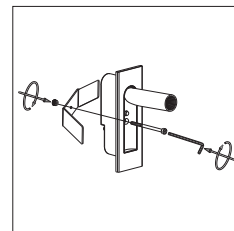

STEP 3
Fix the
metal
parts
to the
lamp
with the
long nut

STEP 3
Connect
the lamp
with the
driver

STEP 4
Put the
lamp into
the hole
drive the
screw to the
opposite
direction
to fasten
the metal
part

STEP 5
Pull out
the lamp
head
and light
it on