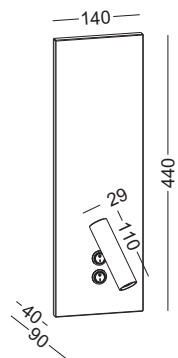

code **LWA334B-WT**
casing steel / white painting
lamping LED 3W spot+4W background light
/ Ra>80 / 120LM+400lm
Beam 30 degree for the spot
2700K/~~3000K~~/4000K/6000K
installation ☒ ☒ ☒ ☒ IP20

code **LWA334B-BK**
casing steel / black painting
lamping LED 3W spot+4W background light
/ Ra>80 / 120LM+400lm
Beam 30 degree for the spot
2700K/~~3000K~~/4000K/6000K
installation ☒ ☒ ☒ ☒ IP20