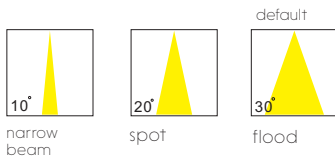

code **LWA314-BK**
casing aluminum+beech
finishing anodized black
lamping LED 3W
Lumens 120LM
CRI Ra>80
Beam 10 / 20 / **30** degree
lamp color 2700K/**3000K**/4000K/6000K

with touching sensor switch

lens available

surface customizable

- anodized silver brushed circular
- anodized gold sandblasted
- concrete grey paint similar to RAL7037