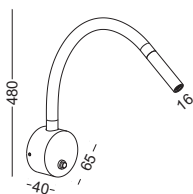

code **LWA224**
casing aluminum / chrome plated
lamping LED 1W / Ra>80 / 70LM
Beam 30 degree /
2700K/3000K/4000K/6000K
installation ☐ ☒ ☐ ☐ ☐ ☐ IP20
surface customizable ☐ white paint similar to RAL9003