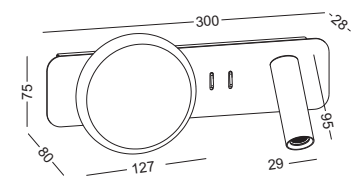

Beam 30 degree for the spot

2700K/3000K/4000K/6000K

installation     IP20

horizontal installation
spot on the right

horizontal installation
spot on the left

vertical
installation

code **LWA449-BK**
 casing aluminum+acrylic / black painting
 lamping cob 3W for acrylic+3W for spot
 / Ra>80 / 270lm+120LM
 Beam 30 degree for the spot
 2700K/**3000K**/4000K/6000K
 installation IP20