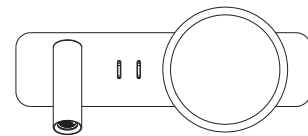

horizontal installation
spot on the right

horizontal installation
spot on the left