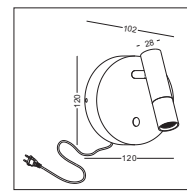

code **LWA314-WT**
casing aluminum+beech
finishing white paint
lamping LED 3W
Lumens 120LM
CRI Ra>80
Beam 10 / 20 / **30** degree
lamp color 2700K/**3000K**/4000K/6000K

with touching sensor switch

lens available

surface customizable

- anodized silver brushed circular
- anodized gold sandblasted
- concrete grey paint similar to RAL7037

code **LWA314-BK**
casing aluminum+beech
finishing anodized black
lamping LED 3W
Lumens 120LM
CRI Ra>80
Beam 10 / 20 / **30** degree
lamp color 2700K/**3000K**/4000K/6000K

with touching sensor switch

lens available

surface customizable

- anodized silver brushed circular
- anodized gold sandblasted
- concrete grey paint similar to RAL7037

code **LWA314-CR**
casing aluminum+beech
finishing chrome plated
lamping LED 3W
Lumens 120LM
CRI Ra>80
Beam 10 / 20 / **30** degree
lamp color 2700K/**3000K**/4000K/6000K

with touching sensor switch

lens available

surface customizable

- anodized silver brushed circular
- anodized gold sandblasted
- concrete grey paint similar to RAL7037