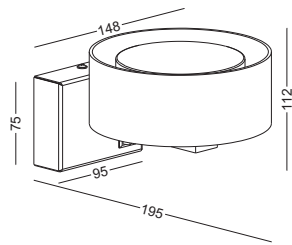

code **LWA298**
casing aluminum / chrome plated
lamping LED 6W / Ra>80 / 600LM
Beam acrylic diffuser /
2700K/3000K/4000K/6000K
installation IP20

surface customizable
black paint equal to RAL9011
white paint similar to RAL9003
concrete grey paint similar to RAL7037

With switch on the base