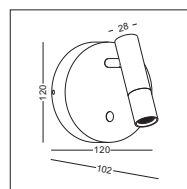

STEP 3
Fix the
metal
parts
to the
lamp
with the
long nut

STEP 3
Connect
the lamp
with the
driver

STEP 4
Put the
lamp into
the hole
drive the
screw to the
opposite
direction
to fasten
the metal
part

STEP 5
Pull out
the lamp
head
and light
it on