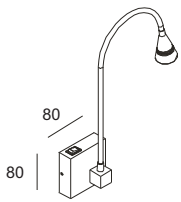

code **LWA067**
casing aluminum / anodized silver
lamping LED 3W / Ra>80 / 120LM
Beam 30 degree /
2700K/~~3000K~~/4000K/6000K
installation ☒ ☐ ☐ ☐ ☐ IP20

---

surface customizable ☐ white paint similar to RAL9003