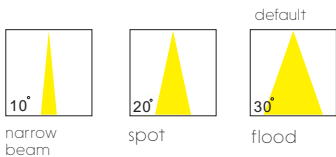

surface customizable

- anodized silver brushed circular
- anodized gold sandblasted
- concrete grey paint similar to RAL7037