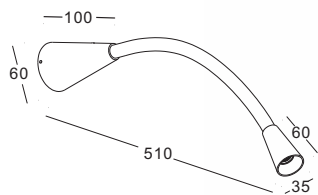

casing aluminum / anodized silver

lampping LED 3W / Ra>80 / 120LM

Beam 30 degree /

2700K/**3000K**/4000K/6000K

installation      IP20

code **LWA200-WT**

casing aluminum / White paint

code **LWA297-WT**
 casing aluminum / white paint
 lamping LED 6W / Ra>80 / 600LM
 Beam acrylic diffuser /
 2700K/~~3000K~~/4000K/6000K
 installation IP20