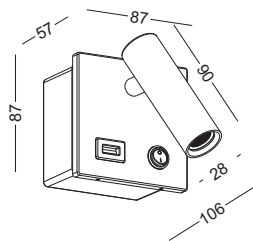

code **LWA460**
casing aluminum / white painting
lamping led 3W spot
/ Ra>80 /120LM
Beam 30 degree
2700K/**3000K**/4000K/6000K
installation

Supplied with a 5V/2A USB charger
and bottom switch on the panel
installed on a standard 86x86mm
switch box(supplied with lamp)

surface
customizable

black paint
equal to RAL9011

chrome plated