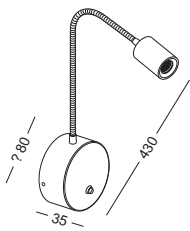

code **HL9003/1**
casing aluminum / anodized silver
lamping LED 3W / Ra>80 / 120LM
Beam 30 degree /
2700K/3000K/4000K/6000K
installation ☐ ☒ ☐ ☐ ☐ ☐ IP20
surface customizable ☐ white paint similar to RAL9003