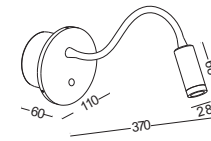

cut-off dia8.2mm by 60mm depth hole for installation box and driver
if there is no enough space for the box, we can supply an aluminum ring for installation.