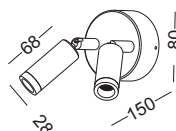

code **LWA206**
casing aluminum / anodized black
lamping LED 2x3W / Ra>80 / 240LM
Beam 30 degree /
2700K/3000K/4000K/6000K
installation

surface customizable white paint similar to RAL9003
concrete grey paint similar to RAL7037