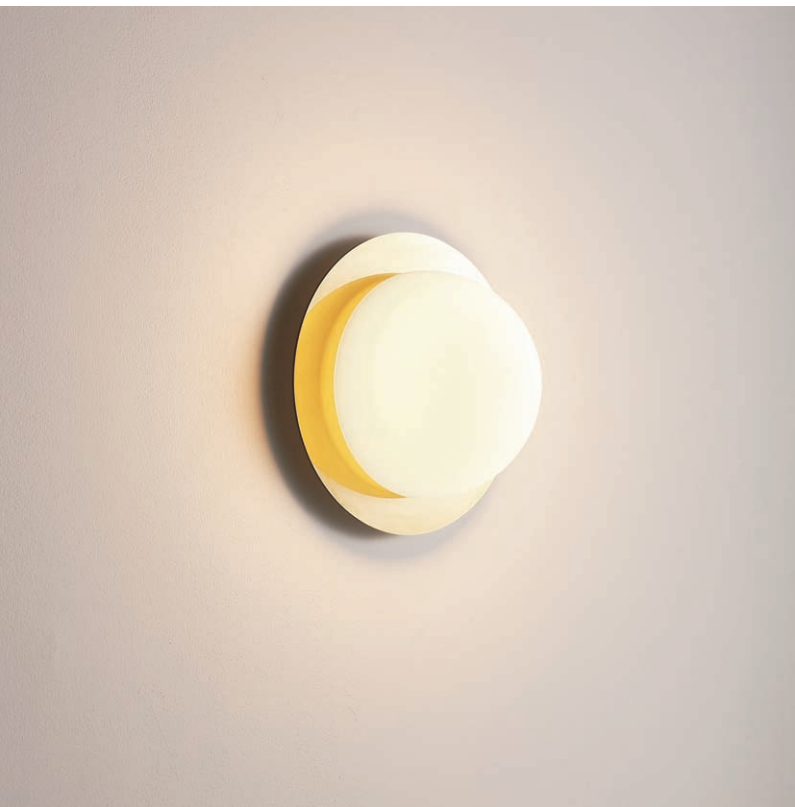

code **LWA447-GD**
casing stainless steel gold
lamping LED 4W
/ Ra>80 /400lm
Beam white glass shade
2700K/**3000K**/4000K/6000K
installation ☐ ☒ ☐ ☐ ☐ ☐ IP20

code **LWA447-CR**
casing stainless steel
lamping LED 4W
/ Ra>80 /400lm
Beam white glass shade
2700K/**3000K**/4000K/6000K
installation ☐ ☒ ☐ ☐ ☐ ☐ IP20