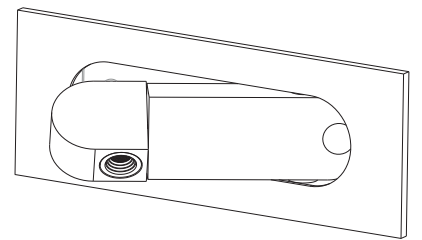

NEW RANGE OF LED READING LIGHTS