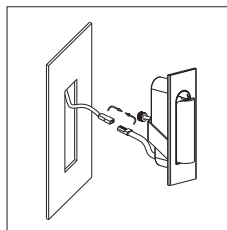

LWA322-GD

HOW IT WORKS

STEP 1
Cut hole
pattern
on the
wall

STEP 2
Put the
driver
and
connect
to the
main

STEP 3
Fix the
metal
parts
to the
lamp
with the
long nut

STEP 3
Connect
the lamp
with the
driver

STEP 4
Put the
lamp into
the hole
drive the
screw to the
opposite
direction
to fasten
the metal
part