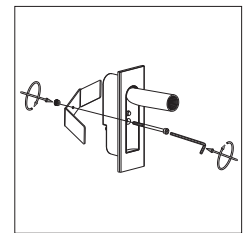

LWA322-GD

HOW IT WORKS

STEP 1
Cut hole
pattern
on the
wall

STEP 2
Put the
driver
and
connect
to the
main

STEP 3
Fix the
metal
parts
to the
lamp
with the
long nut

STEP 3
Connect
the lamp
with the
driver

STEP 4
Put the
lamp into
the hole
drive the
screw to the
opposite
direction
to fasten
the metal
part