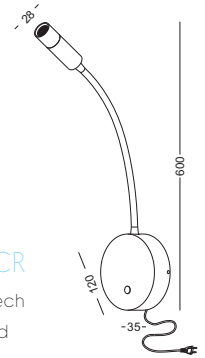

code **LWA316-CR**
casing aluminum+beech
finishing chrome plated
lamping LED 3W
Lumens 120LM
CRI Ra>80
Beam 10 / 20 / 30 degree
lamp color 2700K/3000K/4000K/6000K

with touching sensor switch

lens available