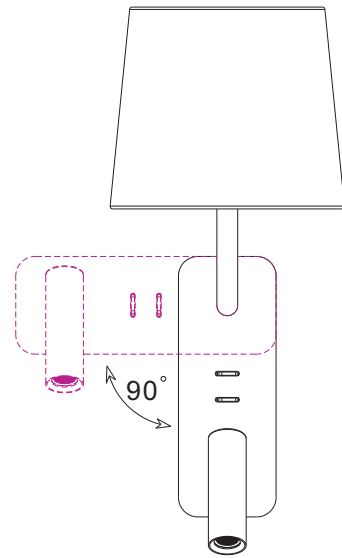

Supplied with a 4W E14 LED bulb

Spot on the right side

Spot on the right side

Spot on the bottom side

swing the arm and the spot
to change the installation

horizontal installation

vertical installation

code [LWA334S-BK](#)