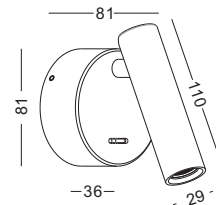

code **LWA330-WT**
casing aluminum
finishing white painting
lamping CREE XPE 1X3W
Lumens 120LM
CRI Ra>80
Beam 30 degree
lamp color 2700K/3000K/4000K/6000K
Input AC 100-240V
installation surface mount

▲ Net Weight 0.41kg