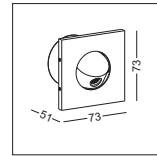

SMALLER VERSION FOR LWA220 SERIES