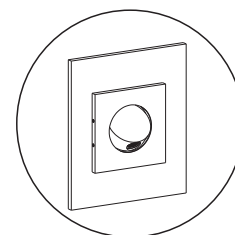

HOW IT WORKS

STEP1
 Cut hole
 pattern
 on the wall

STEP2
 Put the
 driver
 and
 connect
 the main

STEP3
 Connect
 the lamp
 to the
 driver

STEP6
 Turn on
 the main
 and press
 to light
 it on

STEP5
 Fix the
 cover
 to the
 installed
 lamp