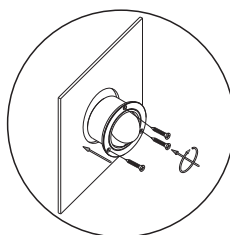

HOW IT WORKS

STEP1
 Cut hole
 pattern
 on the wall

STEP2
 Put the
 driver
 and
 connect
 the main

STEP3
 Connect
 the lamp
 to the
 driver

STEP6
 Turn on
 the main
 and press
 to light
 it on

STEP5
 Fix the
 cover
 to the
 installed
 lamp