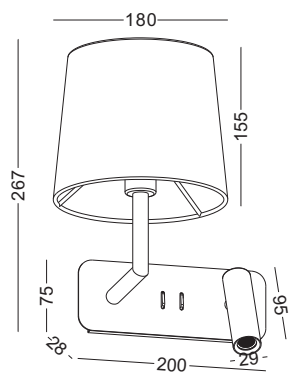

code **LWA375-BK**
casing steel+fabric / black painting
lamping LED 3W+E14 / Ra>80 / 120LM
Beam 30 degree for the spot
2700K/**3000K**/4000K/6000K
installation IP20

code **LWA375-WT**
casing steel+fabric / white painting
lamping LED 3W+E14 / Ra>80 / 120LM
Beam 30 degree for the spot
2700K/**3000K**/4000K/6000K
installation IP20

code **LWA375-CR**
casing steel+fabric / chrome plated
lamping LED 3W+E14 / Ra>80 / 120LM
Beam 30 degree for the spot
2700K/**3000K**/4000K/6000K
installation IP20

Supplied with a 4W E14 LED bulb