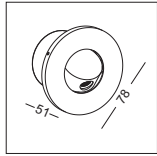

SMALLER VERSION FOR LWA219 SERIES