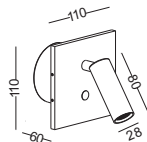

cut-off dia80mm
by 60mm depth hole for
installation box and driver

if there is no enough space
for the box, we can supply
an aluminum ring for insta-
llation.

code **LWA259-WT**
casing aluminum / white paint
lamping LED 3W / Ra>80 / 120LM
Beam 30 degree /
2700K/~~3000K~~/4000K/6000K
installation IP20

supplied with installation box and driver

with touching sensor switch

the head can be rotated 350 degree
left and right, 90 degree up and down

surface customizable anodized silver
brushed circular
 anodized gold
brushed circular
 concrete grey paint
similar to RAL7037