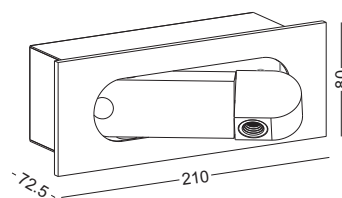

code **LWA323-WT**
casing aluminum
finishing white painting
lamping CREE XPE 1X3W
Lumens 120LM
CRI Ra>80
Beam 30 degree
lamp color 2700K/3000K/4000K/6000K
Input AC100-240V
installation Recessed wall mount
cut-off 180x70x75mm
check manul below

code **LWA323-BK**
casing aluminum
finishing black painting
lamping CREE XPE 1X3W
Lumens 120LM
CRI Ra>80
Beam 30 degree
lamp color 2700K/3000K/4000K/6000K
Input AC100-240V
installation Recessed wall mount
cut-off 180x70x75mm
check manul below

▲ Net Weight 1.07kg

▲ Net Weight 1.07kg