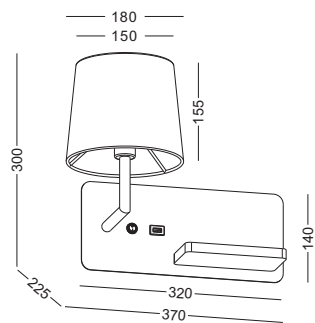

lamping E14 / supplied with a 4W bulb

Ra>80 /320LM / **3000K**

Wireless charging 5V / 0.1-1A

USB charging 5V / 2A

installation     IP20

wireless charging board
on the right side

code **LWA422-BK**

casing steel+fabric / black painting