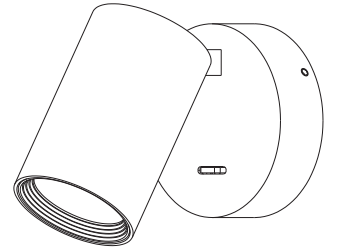

NEW RANGE OF LED READING LIGHTS