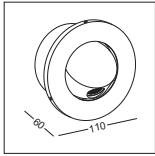

code **LWA219-WT**
casing aluminum / white paint
lamping LED 3W / Ra>80 / 120LM
Beam 30 degree /
2700K/3000K/4000K/6000K

installation **IP20**

cut-off dia80mm
by 60mm depth hole for
installation box and driver

supplied with installation box and driver

with built-in switch, when head pressed
in ,the light switched off

the head can be rotated 350 degree
left and right, 90 degree up and down