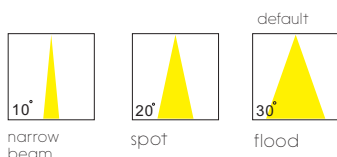

lens available