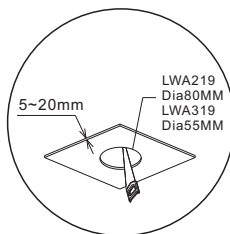

LWA319-CR

HOW IT WORKS

STEP1
Cut hole
pattern
on the wall