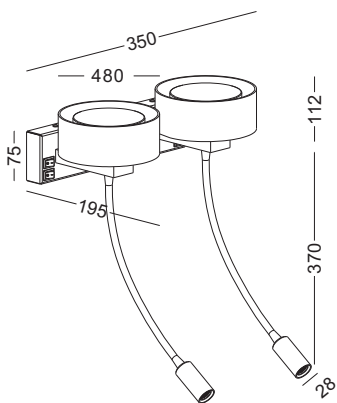

code **LWA299A**
casing aluminum / chrome plated
lamping Shade LED 12W / Ra>80 / 1200LM
Goose LED 2x3W / Ra>80 / 240LM
Beam acrylic diffuser /
2700K/3000K/4000K/6000K
installation IP20

surface customizable
black paint equal to RAL9011
white paint similar to RAL9003
concrete grey paint similar to RAL7037

With four switches on the base