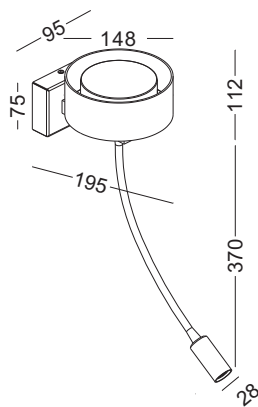

code **LWA298A**
casing aluminum / chrome plated
lamping Shade LED 6W / Ra>80 / 600LM
Goose LED 3W / Ra>80 / 120LM
Beam acrylic diffuser /
2700K/3000K/4000K/6000K
installation IP20

surface customizable
black paint equal to RAL9011
white paint similar to RAL9003
concrete grey paint similar to RAL7037

With two switches on the base