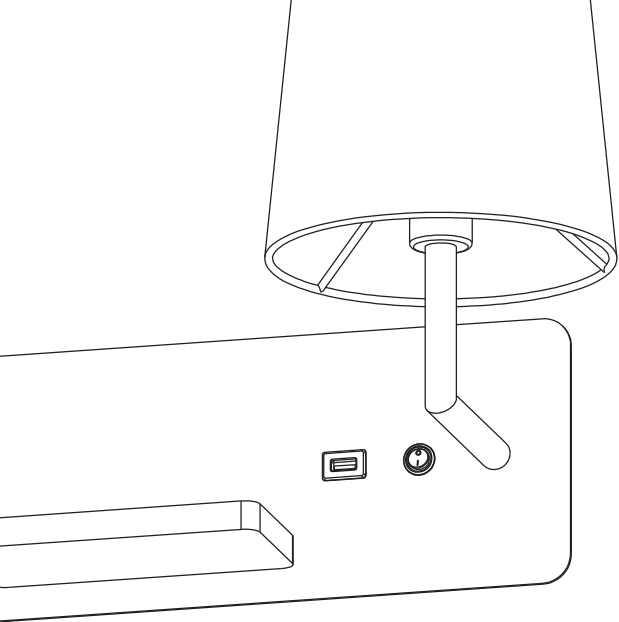

2021 NEW SERIES OF LED READING LIGHTS