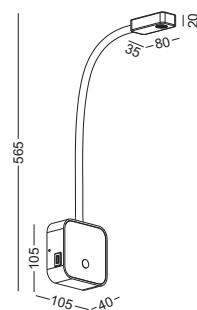

code **LWA424-WT**
casing aluminum / white painting
lamping led 3W
/ Ra>80 / 120LM
Beam 30 degree for the spot
2700K/**3000K**/4000K/6000K
installation IP20
Supplied with 2pcs 5V/1A USB charger
and touching switch on the base