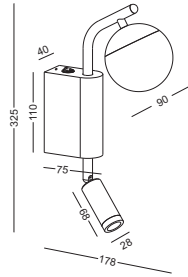

code **LWA425-BK**
casing aluminum / black painting
lamping COB 5W+2W spot
/ Ra>80 /400LM+120lm
Beam 30 degree for the spot
2700K/**3000K**/4000K/6000K
installation IP20
Supplied with a 5V/1A USB charger
and bottom switch on the base