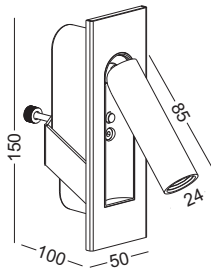

THE BEST READING LAMP EVER DESIGNED

360 DEGREE FREE TURNING

DEEP RECESSED LIGHT

FOR ANTI-GLARE PURPOSE

TURNING BACK AND SWITCHED OFF

SMART AND EASY INSTALLATION

BY SCREWING IN ONE NUT

CHROME /GOLD PLATED

BLACK / WHITE PAINTING

FOUR FINISHINGS AVAILABLE

SMALL/BIG TWO SIZES OPTIONAL

code **LWA321-CR**

casing aluminum / chrome plated

lamplight LED 3W / Ra>80 / 120LM

Beam 30 degree /

2700K/~~3000K~~/4000K/6000K

installation IP20

cut-off 125x35mm

by 105mm depth hole for
installation box and driver

---

supplied with installation box and driver

---

with built-in switch, when head pressed
in, the light switched off

---

the head can be rotated 350 degree
left and right, 90 degree up and down

code **LWA321-BK**

casing aluminum / black paint

code **LWA321-WT**

casing aluminum / white paint

code **LWA321-GD**

casing aluminum / gold plated

---

surface customizable anodized silver
brushed linear

concrete grey paint
similar to RAL7037