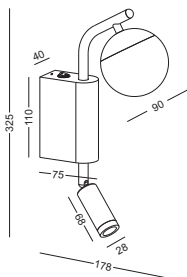

code **LWA425-WT**
casing aluminum / white painting
lamping COB 5W+2W spot
/ Ra>80 /400LM+120lm
Beam 30 degree for the spot
2700K/**3000K**/4000K/6000K
installation IP20
Supplied with a 5V/1A USB charger
and bottom switch on the base