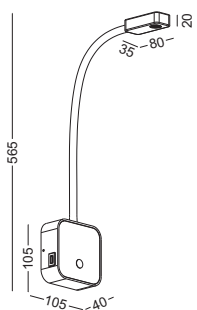

code **LWA424-BK**
casing aluminum / black painting
lamping led 3W
/ Ra>80 / 120LM
Beam 30 degree for the spot
2700K/**3000K**/4000K/6000K
installation IP20
Supplied with 2pcs 5V/1A USB charger
and touching switch on the base