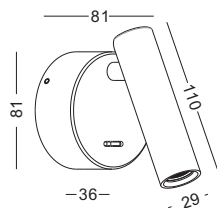

code **LWA330-GD**
casing aluminum
finishing Anodized brushed gold
lamping CREE XPE 1X3W
Lumens 120LM
CRI Ra>80
Beam 30 degree
lamp color 2700K/3000K/4000K/6000K
Input AC 100-240V
installation surface mount

▲ Net Weight 0.41kg