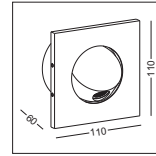

code **LWA220-WT**
casing aluminum / white paint
lamping LED 3W / Ra>80 / 120LM
Beam 30 degree /
2700K/3000K/4000K/6000K

installation **IP20**

cut-off dia80mm
by 60mm depth hole for
installation box and driver

supplied with installation box and driver

with built-in switch, when head pressed
in ,the light switched off

the head can be rotated 350 degree
left and right, 90 degree up and down