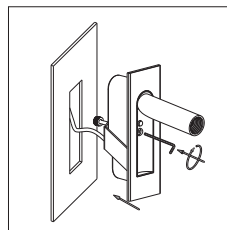

LWA322-GD

HOW IT WORKS

STEP 1
Cut hole
pattern
on the
wall

STEP 2
Put the
driver
and
connect
to the
main

STEP 3
Fix the
metal
parts
to the
lamp
with the
long nut

STEP 3
Connect
the lamp
with the
driver

STEP 4
Put the
lamp into
the hole
drive the
screw to the
opposite
direction
to fasten
the metal
part