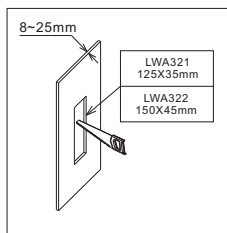

HOW IT WORKS

STEP 1
Cut hole
pattern
on the
wall