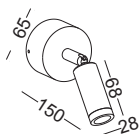

code **LWA205**
casing aluminum / anodized black
lamping LED 3W / Ra>80 / 120LM
Beam 30 degree /
2700K/3000K/4000K/6000K
installation

surface customizable white paint similar to RAL9003
concrete grey paint similar to RAL7037