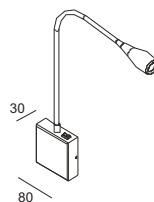

code **LWA061**
casing aluminum / anodized silver
lamping LED 3W / Ra>80 / 120LM
Beam 30 degree /
2700K/~~3000K~~/4000K/6000K
installation ☒ ☐ ☐ ☐ ☐ IP20

---

surface customizable ☐ white paint similar to RAL9003