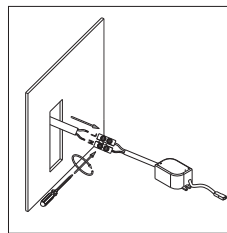

STEP 2
Put the
driver
and
connect
to the
main