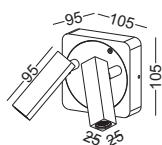

code **LWA204**
casing aluminum / anodized black
lamping LED 2x3W / Ra>80 / 240LM
Beam 30 degree /
2700K/3000K/4000K/6000K
installation