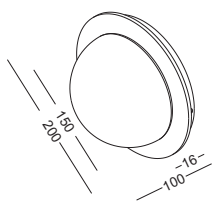

code **LWA447-BK**
casing steel / black painting
lamping LED 4W
/ Ra>80 /400lm
Beam white glass shade
2700K/**3000K**/4000K/6000K
installation ☐ ☒ ☒ ☒ IP20