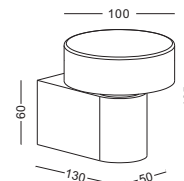

code **LWA209A**
casing aluminum / anodized silver
lamping cob 5W / Ra>90 / 430LM
Beam acrylic diffuser /
2700K/~~3000K~~/4000K/6000K
installation

With switch on the base

1. surface customizable
2. anodized gold brushed circular
   - black paint equal to RAL9011
   - white paint similar to RAL9003