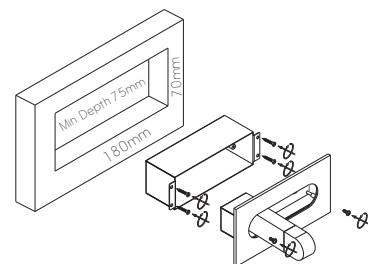

code **LWA323-CR**
casing aluminum
finishing Chrome plated
lamping CREE XPE 1X3W
Lumens 120LM
CRI Ra>80
Beam 30 degree
lamp color 2700K/3000K/4000K/6000K
Input AC 100-240V
installation Recessed wall mount
cut-off 180x70x75mm
check manul below

code **LWA323-GD**
casing aluminum
finishing gold plated
lamping CREE XPE 1X3W
Lumens 120LM
CRI Ra>80
Beam 30 degree
lamp color 2700K/3000K/4000K/6000K
Input AC 100-240V
installation Recessed wall mount
cut-off 180x70x75mm
check manul below

▲ Net Weight 1.07kg

▲ Net Weight 1.07kg