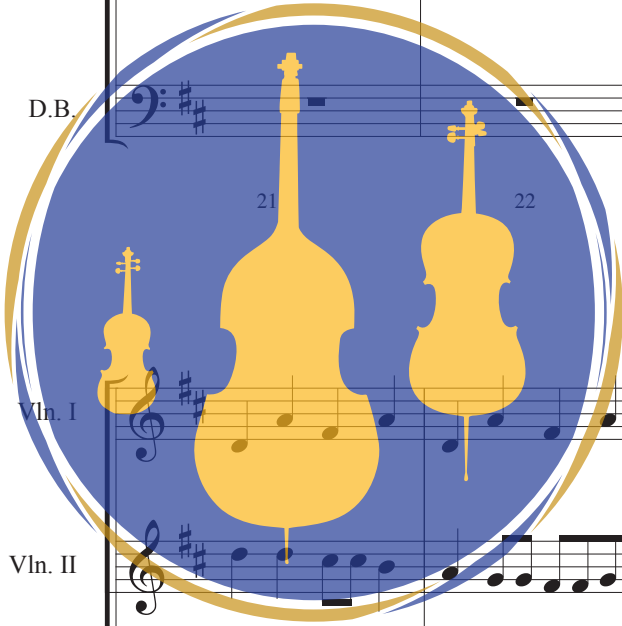

# It's Raining Cats and Dogs

Ingrid Koller  
(ASCAP)

Allegro moderato (♩ = 116)

pizz. 3

The image shows a musical score for strings, including Violin I, Violin II, Viola, Cello, Double Bass, Violin I, Violin II, Viola, Violoncello, and Double Bass. The score is in 4/4 time with a key signature of one sharp (F#). The tempo is marked 'Allegro moderato' with a quarter note equal to 116 beats per minute. The score includes dynamic markings such as *mf* and *pizz.* (pizzicato). A large blue watermark reading 'PREVIEW ONLY GRAND MESA STRINGS' is overlaid on the score. A circular logo on the left side of the score features silhouettes of a violin, a double bass, and a viola.

GRAND

MESA

STRINGS

31

Vln. I (meows) arco *f*

Vln. II (pizz.) *mf*

Vla. (pizz.) *f*

Vc. *mf*

D.B. *mf*

Vln. I

Vln. II

Vla.

Vc.

D.B.