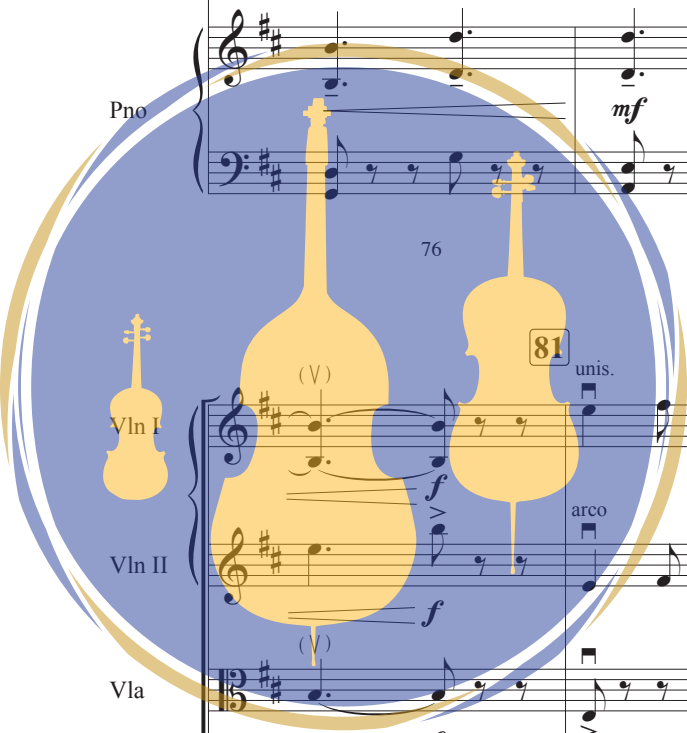

Vla

Cello *mf*

Bass *mf*

Pno *mf*

76 77 78 79

Vln I *f*

Vln II *f*

Vla *f*

Cello *f*

Bass *f*

80 81 82 83 84

Pno *f*

80 81 82 83 84

PREVIEW ONLY

GRAND MESA STRINGS

GREEN ROAD

89

div.

div.

Vln I

Vln II

Vla

Cello

Bass