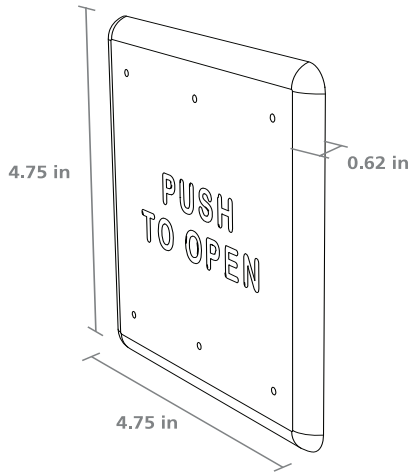

### FEATURES & BENEFITS

- $\frac{1}{16}$  inch thick stainless steel for maximum durability
- Concealed fasteners to minimize vandalism
- Complete kits available including plates, mounting boxes and optional wireless devices for ease of ordering
- Various text, graphic and logo options available
- Compatible with both surface and flush mount boxes

## TECHNICAL SPECIFICATIONS

<b>Faceplate Material</b>	16 gauge, 304 2B Stainless Steel
<b>Backplate Material</b>	1/8 inch thick, Aluminum
<b>Mounting Screws</b>	Stainless Steel, 6-32 x 1 in & 8-32 x 1 in Allen Head Size: 5/64
<b>Cherry Switch</b>	Single-pole, 15 A, COM / NO / NC, UL Recognized
<b>Compatible Wireless Frequencies</b>	900, 433 or 300 MHz

## DIMENSIONAL DRAWINGS