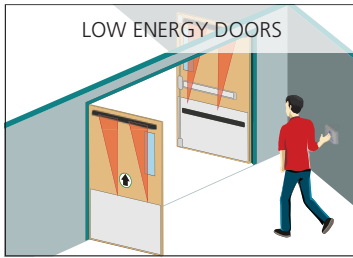

APPLICATIONS

TECHNICAL SPECIFICATIONS

Faceplate Material	16 gauge, 304 2B Stainless Steel
Backplate Material	1/8 inch thick, Aluminum
Mounting Screws	Stainless Steel, 6-32 x 1 in & 8-32 x 1 in Allen Head Size: 5/64
Cherry Switch	Single-pole, 15 A, COM / NO / NC, UL Recognized
Compatible Wireless Frequencies	900, 433 or 300 MHz