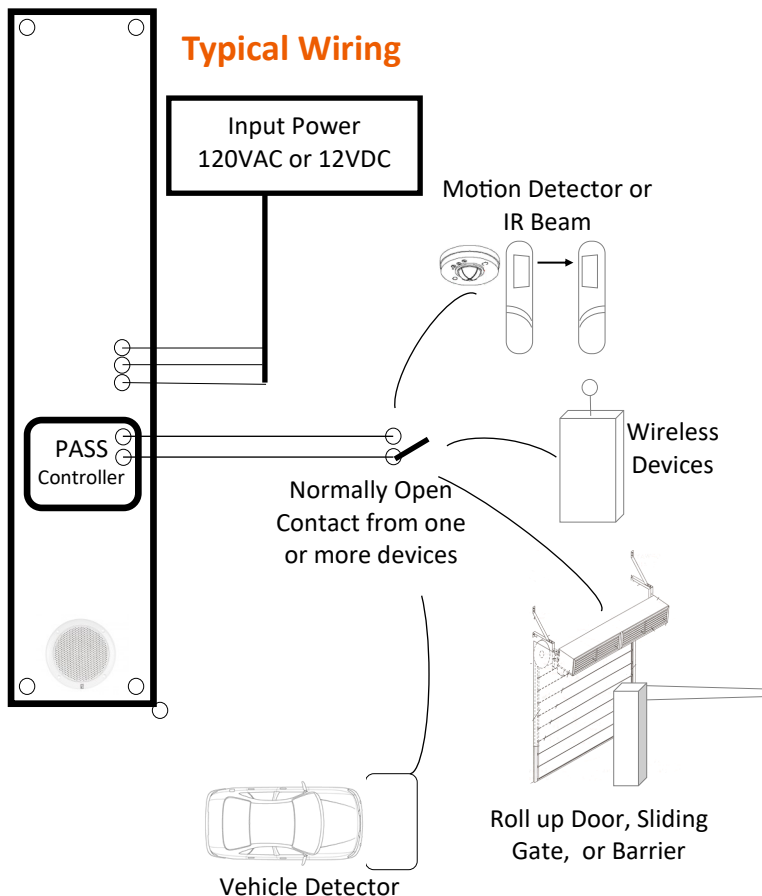

Operations

How the System Operates

An output trigger from a traffic control device activates the system when a vehicle is detected exiting a parking facility or blind corner.

(see types of triggers diagram below)

A PASS Control board is integrated inside the Sign Enclosure.

The trigger is received by INPUT 1 of the PASS Control. This activates the three alerts - Voice, Yellow Flashing, and Backlit Text

The duration of the alerts is controlled by the Activation Timer (0-60 Seconds)

Note: If the end user would like the Backlit Text to also flash, move Output 1 wiring to Output 2

Specifications

Dimensions

Height: 40"
Wide: 10"
Face: 8"
Shape: Prism

Colors

Enclosure: Hammered Copper Vein
Message Lettering: White
Flashing Alert: Amber

Electrical

LED lighting 50,000 hrs
Power In: 120VAC or 12VDC 2.5A
Power Out: 12VDC
Trigger Inputs: Dry Normally Open
Waterproof transformer (120V/12V) is integrated inside the sign enclosure

Audio

MP3 USB Card for voice message
25 Watt Water Resistant Speaker
10 Watt Amplifier
Message can be changed easily onsite
Output is 0-90db

PASS Control Board (Integrated)

12VDC Input Power
12VDC Output Power (for motion or detector)
MP3 Voice Board SD Micro Card
Activation Timer Dial 0-60 Seconds
Delay before Activation Dial 0-15 Seconds
Volume Dial 0-90dB
Input 1: Activates Sign
Input2: For Directional Logic Inputs
Output 1: Steady Output
Output 2: Flashing 1 sec On/Off Output
Speaker Output
Headphone Jack for testing
Input 1 Test Button
Input 2 Test Button

Power Door Products

(914) 698-5083

www.PowerDoorProducts.com