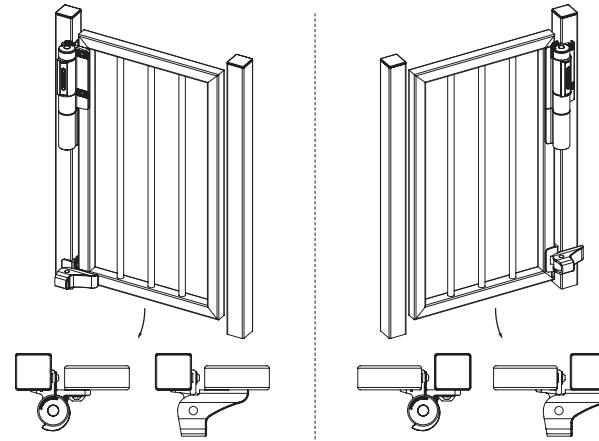

LEFT/RIGHT MOUNTING