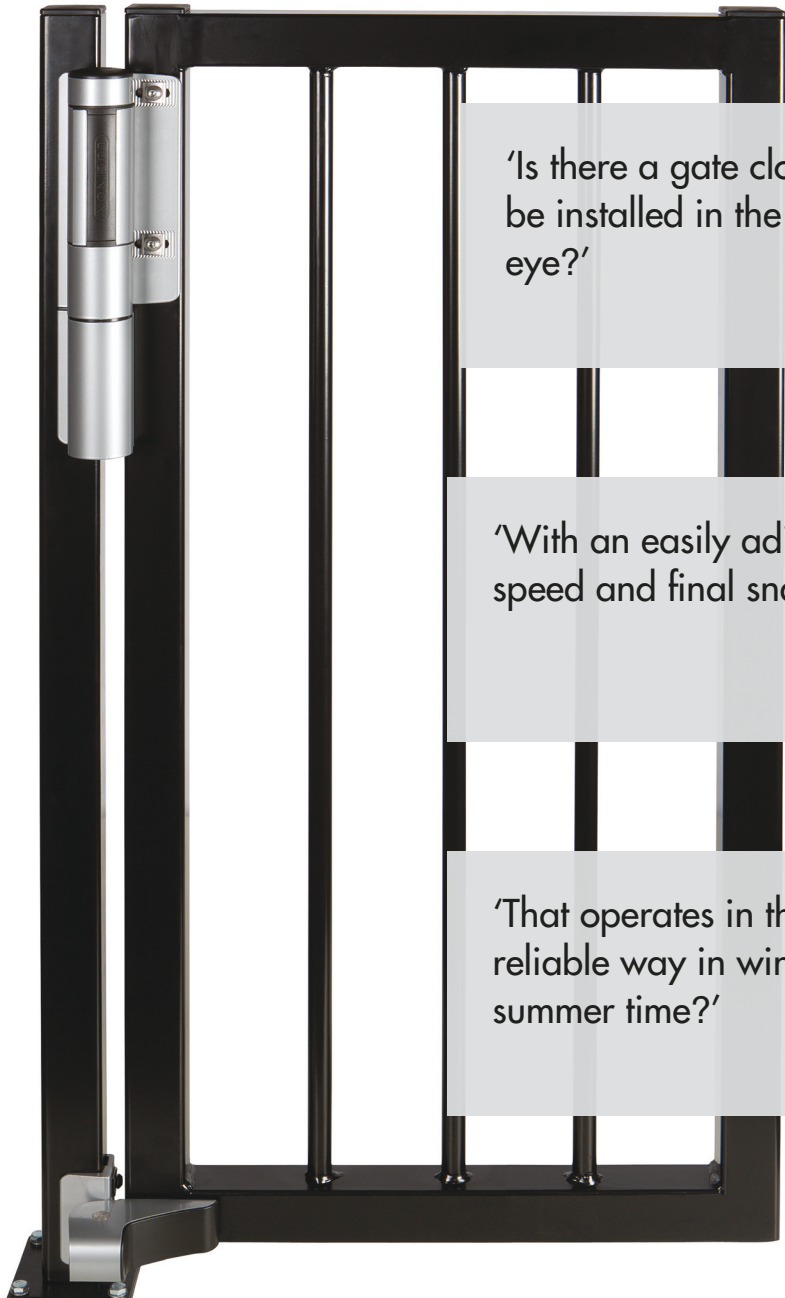

The installation is fast and easy with our patented Quick-Fix fasteners. This reduces the installation time to an absolute minimum!

The MAMMOTH is two-way adjustable and can be adjusted up to 3/4 inch in height and width. The damping is always the same regardless of the temperature or weather conditions. The MAMMOTH gate closer comes with our new RHINO bearing hinge.

The double bearing, stainless steel RHINO hinge also doubles as a gate stop and protects the gate by limiting the opening angle to a comfortable 110°.

EASY INSTALLATION

- Easy and fast installation with only 7 QUICK-FIX fasteners. (5/8" holes)
- Easy adjustment of speed and final snap with Allen hex key
- No need to use separate hinges
- Possible to adjust up to 3/4 inch horizontally and vertically

ROBUST

- Suited for gates up to 330 lbs
- Industrial quality with distinctive design
- Temperature independent patented damping system

CONVENIENT

- Closing speed fully adjustable
- Closing force adjustable
- Final action, snap closed or smooth, is adjustable
- Bearing hinges: smooth operation
- Built in gatestop in the included RHINO hinge
- Max. opening force: 3.5 lbs. Meets ADA requirements

FLEXIBLE

- Applicable to metal, wooden and vinyl gates
- One solution for every situation
- Left or right handed installation
- Available in black (RAL 9005) or silver

MAMMOTH

Self-closing hinge set

'Is there a gate closer that can be installed in the blink of an eye?'