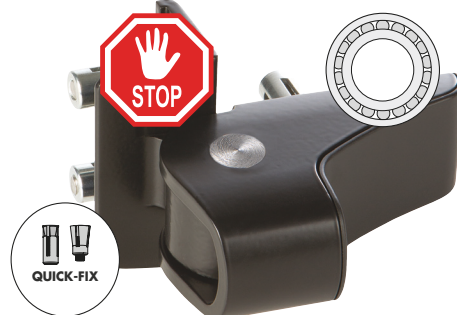

RHINO
Prevents the gate from
being forced open with its
built-in gate stop

QUICK-FIX
Easy and fast installation
thanks to our patented
Quick-Fix fasteners

The MAMMOTH is the newest member of the fast growing range of Locinox gate closers. The MAMMOTH is an all-in-one self closing hinge.

The installation is fast and easy with our patented Quick-Fix fasteners. This reduces the installation time to an absolute minimum!

The MAMMOTH is two-way adjustable and can be adjusted up to 3/4 inch in height and width. The damping is always the same regardless of the temperature or weather conditions. The MAMMOTH gate closer comes with our new RHINO bearing hinge.

The double bearing, stainless steel RHINO hinge also doubles as a gate stop and protects the gate by limiting the opening angle to a comfortable 110°.

EASY INSTALLATION

- Easy and fast installation with only 7 QUICK-FIX fasteners. (5/8" holes)
- Easy adjustment of speed and final snap with Allen hex key
- No need to use separate hinges
- Possible to adjust up to 3/4 inch horizontally and vertically

ROBUST

- Suited for gates up to 330 lbs
- Industrial quality with distinctive design
- Temperature independent patented damping system

CONVENIENT

- Closing speed fully adjustable
- Closing force adjustable
- Final action, snap closed or smooth, is adjustable
- Bearing hinges: smooth operation
- Built in gatestop in the included RHINO hinge
- Max. opening force: 3.5 lbs. Meets ADA requirements