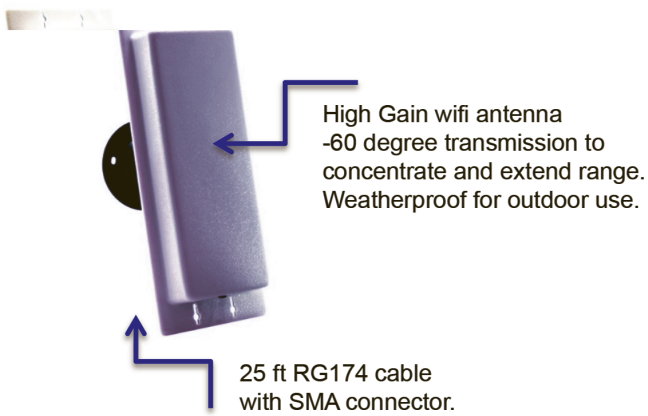

## PREDATOR WIFI VIDEO

- Speak to, and see your visitor from your smart-phone.
- Easy wireless connection to existing home wifi.
- Long range directional patch antenna at gate (up to 200 yards)
- Can call up to 4 devices at the same time.
- Get a video call from your gate / door even when you're away
- No SIM card, no call charges (data charges may apply when phone not connected to wifi).
- Broadband minimum recommended speed of 10Meg downstream, 2Meg upstream. (upstream capacity is more critical).

## Technical Details

Power Supply	12-15vdc (adaptor included)	App name	Predator Wifi
Current Consumption	50mA standby, 300mA calling.	Audio	Half duplex loud speaker mode (Press mic icon to speak)
Relay Outputs	1	Keypad option	yes
Relay type	N/O & N/C contacts	Keypad relays	3
Relay time	Adjustable 1-10 secs	Keypad codes	1200
Relay load	2A 24v AC max		
IP rating	IP55		
Camera	Colour, 90 degree, 640x480 pixel		
Night vision	Yes, by infrared illumination		