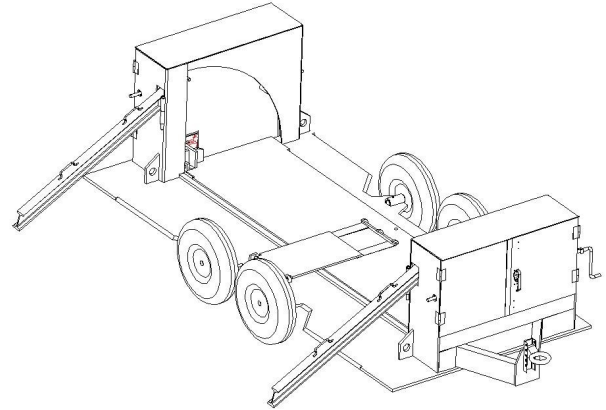

Model 850 Portable Barrier

Available Models	Drive Design	Operating Time	Barrier Opening
850 Portable Barrier	Hydraulic	10-20 Seconds*	12'

Features	850
Hand Held Push Button	✓
Fully Down Limit Switch	✓
Master and Remote Control Panel	Option
Manual Operation	Option
Spare Tire Assembly	Option
Battery Back Up (12 & 24 vdc)	Option
Solar Panel Battery Charging Kit	Option
Safety IR Beams	Option
Traffic Light with Pole	Option
2 5/8" Ball Hitch	Option
Tow Light Kit	Option
Removable Hitch Assembly	Option

* Operating time may be adjusted to suit users' needs.

Model 850 Portable Barrier

B&B ARMR's portable barriers provide a high level of security for permanent and temporary applications at institutions such as military bases, government facilities, or commercial and industrial installations.

Securing the perimeter of your facility protects not only your facility and assets, but your personnel as well. B&B ARMR offers a full range of automated gates and barrier systems built on more than 80 years of research and design experience.

Power Door Products

(914) 698-5083

www.PowerDoorProducts.com