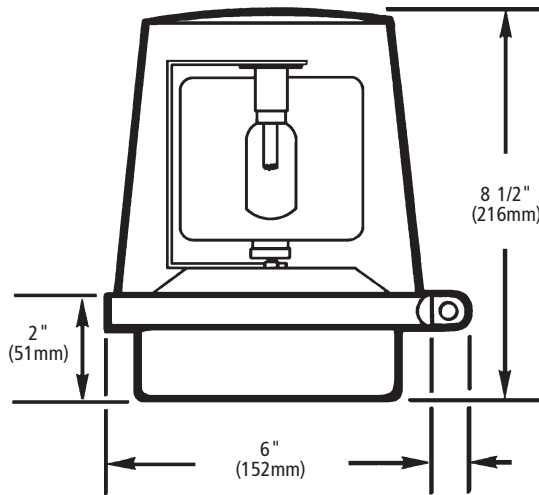

TECHNICAL INFORMATION

Cat. No.	Lens Color	Replacement Lens Cat. No.	Lamp Ratings	Revolution Rate	Electrical Ratings	Replacement Lamp Cat. No.
52C-N5-40WH	Clear	52-LC	40 Watts	75 rpm	120V 50/60 Hz 0.35 Amps	50-LMP-40WH
52R-N5-40WH	Red	52-LR	265 lumens*			
52A-N5-40WH	Amber	52-LA	3328 candlepower			
52B-N5-40WH	Blue	52-LB	25,000 hours**			
52G-N5-40WH	Green	52-LG				
52M-N5-40WH	Magenta	52-LM				
52C-G5-20WH	Clear	52-LC	20 Watts	75 rpm	24V 50/60 Hz 0.8 Amps	50-LMP-20WH
52R-G5-20WH	Red	52-LR	226 lumens*			
52A-G5-20WH	Amber	52-LA	2839 candlepower			
52B-G5-20WH	Blue	52-LB	25,000 hours**			
52G-G5-20WH	Green	52-LG				
52M-G5-20WH	Magenta	52-LM				
52C-R5	Clear	52-LC	25 Watts	75 rpm	240V 50/60 Hz 0.10 Amps	P-041917-0039 Industry Trade No. 25T8/240V/DC/CL
52R-R5	Red	52-LR	232 lumens*			
52A-R5	Amber	52-LA	2914 candlepower			
52B-R5	Blue	52-LB	120 hours**			
52G-R5	Green	52-LG				
52M-R5	Magenta	52-LM				

*Manufacturer's lumen rating.

**Projected lamp life based on manufacturer's calculated lamp life @ 65 FPM and 50% duty cycle.

Power Door Products

(914) 698-5083

www.PowerDoorProducts.com