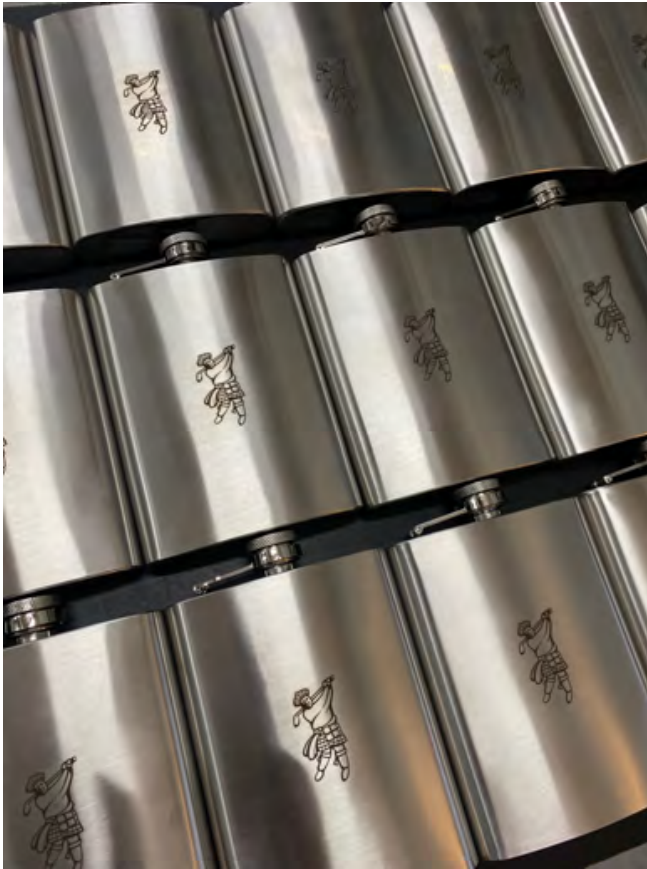

STAINLESS STEEL FLASKS & CIGAR CUTTER

The cigar cutters, 8oz flasks and 6oz flasks are all made of 304 stainless steel. Flasks are ultralight weight design made for easy carry and storage. Each flask comes with a pouring funnel. Cigar cutters are made of brushed 304 stainless steel. Each product has a minimum order quantity of 10 units. Please view the Tee Gift Pro Shop section of our catalog for tournament and event gift ideas and different product combinations by price point.

Customization: Player Name or Initials Available