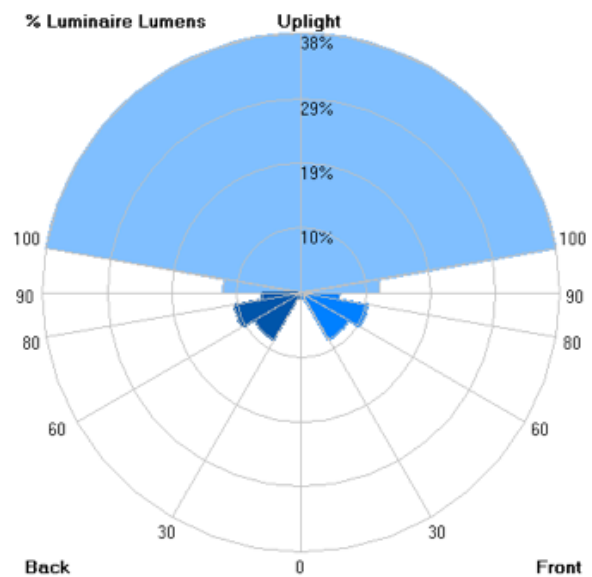

Photometry	IESNA: LM-63-2002
TEST: 14626184.08	TEST LAB: UL Verification Svs
LUMINAIRE: WS-BL344	DATE: 2023-01-09
IES Classification: n/a	Longitudinal Class: n/a
Luminaire Lumens	2631 (4000K)
Luminaire Efficacy Rating (LER)	88 lm/W
Total Luminaire Watts	29.74W
Upward Waste Light Ratio	0.50
Max. Candela	331.6
Max. Cd. < 90° Vertical	331.6
Max. Cd. (At 90 Deg. Vert.)	331.6 (12.6% Luminaire)
Max. Cd. (80 to <90 Deg. Vert.)	331.1 (12.6% Luminaire)
Cutoff Classification: N.A.	Wall Mount BUG Rating: B1-U5-G2

Technical aspects may change without notice.
*Estimation at 1250mA reduced from 1400mA per IES report.

Foot-candles: 0.1, 0.2, 0.5, 1 | Grid spacing 10'

Sample isoilluminance plots. For actual values, use Lumux IES file with photometry software and correct surface reflectances.

Candela

Zonal Lumens - Wall Mount

LCS	Zone	Lumens	%Lum.
FL	(0-30)	29.0	1.1
FM	(30-60)	212.3	8.1
FH	(60-80)	265.2	10.1
FVH	(80-90)	152.1	5.8
BL	(0-30)	29.0	1.1
BM	(30-60)	212.3	8.1
BH	(60-80)	265.2	10.1
BVH	(80-90)	152.1	5.8
UL	(90-100)	304.9	11.6
UH	(100-180)	1008.9	38.2
Total		2631	100