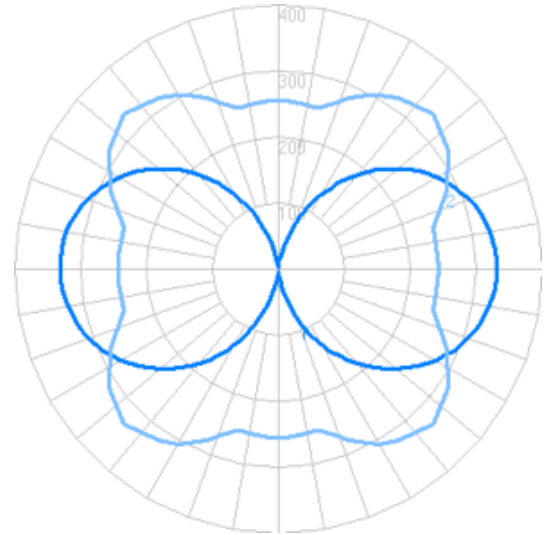

Candela

Zonal Lumens - Wall Mount

LCS	Zone	Lumens	%Lum.
FL	(0-30)	29.0	1.1
FM	(30-60)	212.3	8.1
FH	(60-80)	265.2	10.1
FVH	(80-90)	152.1	5.8
BL	(0-30)	29.0	1.1
BM	(30-60)	212.3	8.1
BH	(60-80)	265.2	10.1
BVH	(80-90)	152.1	5.8
UL	(90-100)	304.9	11.6
UH	(100-180)	1008.9	38.2
Total		2631	100