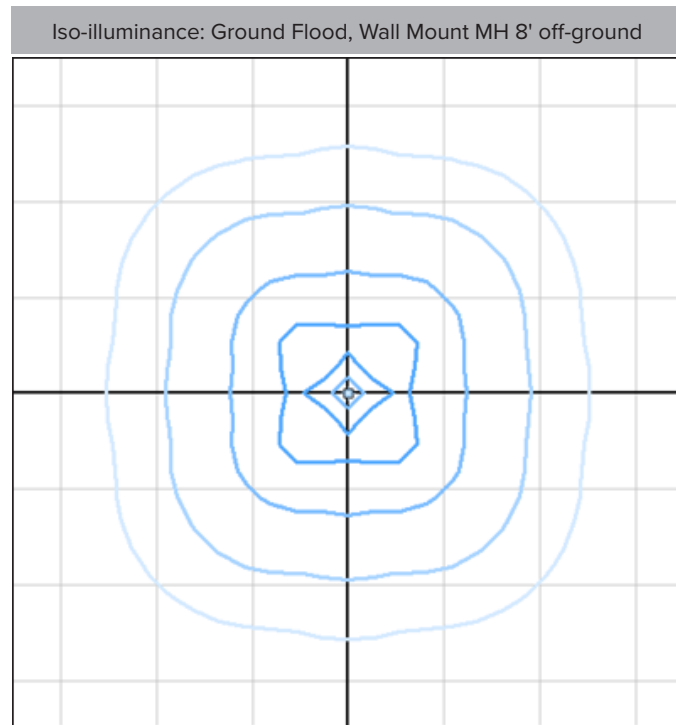

LUMUX

WALL SCONCE WS-BL344

Photometry	IESNA: LM-63-2002
TEST: 14626184.08	TEST LAB: UL Verification Svs
LUMINAIRE: WS-BL344	DATE: 2023-01-09
IES Classification: n/a	Longitudinal Class: n/a
Luminaire Lumens	2631 (4000K)
Luminaire Efficacy Rating (LER)	88 lm/W
Total Luminaire Watts	29.74W
Upward Waste Light Ratio	0.50
Max. Candela	331.6
Max. Cd. < 90° Vertical	331.6
Max. Cd. (At 90 Deg. Vert.)	331.6 (12.6% Luminaire)
Max. Cd. (80 to <90 Deg. Vert.)	331.1 (12.6% Luminaire)
Cutoff Classification: N.A.	Wall Mount BUG Rating: B1-U5-G2

Technical aspects may change without notice.
*Estimation at 1250mA reduced from 1400mA per IES report.

Foot-candles: 0.1, 0.2, 0.5, 1 | Grid spacing 10'

Sample isoilluminance plots. For actual values, use Lumux IES file with photometry software and correct surface reflectances.