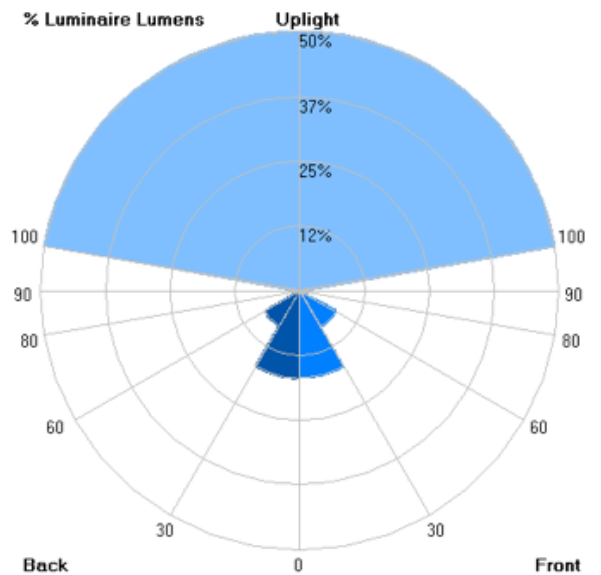

LUMUX

UP / DOWN LIGHT UD800

Photometry	IESNA: LM-63-2002
TEST: L012310301	TEST LAB: Light Laboratory Inc.
LUMINAIRE: UD800	DATE: 2023-01-10
IES Classification: N.A.	Longitudinal Class: N.A.
Luminaire Lumens	2791 (4000K)
Luminaire Efficacy Rating (LER)	122 lm/W
Total Luminaire Watts	22.85W
Upward Waste Light Ratio	0.5
Max. Candela	1618
Max. Cd. < 90° Vertical	1618
Max. Cd. (At 90 Deg. Vert.)	0 (0.0% Luminaire)
Max. Cd. (80 to <90 Deg. Vert.)	5 (0.2% Luminaire)
Cutoff Classification: N.A.	B1-U5-G0

Technical aspects may change without notice.

Foot-candles: 0.1, 0.2, 0.5, 1, 2, 5, 10, 20 | Grid spacing 5'

Sample isoilluminance plot. For actual values, use Lumux IES file with photometry software and correct surface reflectances.

Candela

Zonal Lumens

LCS	Zone	Lumens	%Lum.
FL	(0-30)	469.4	16.8
FM	(30-60)	221.6	7.9
FH	(60-80)	7.7	0.3
FVH	(80-90)	1.8	0.1
BL	(0-30)	470.7	16.9
BM	(30-60)	215.9	7.7
BH	(60-80)	7.0	0.2
BVH	(80-90)	1.7	0.1
UL	(90-100)	3.4	0.1
UH	(100-180)	1392.3	49.9
Total		2792	100