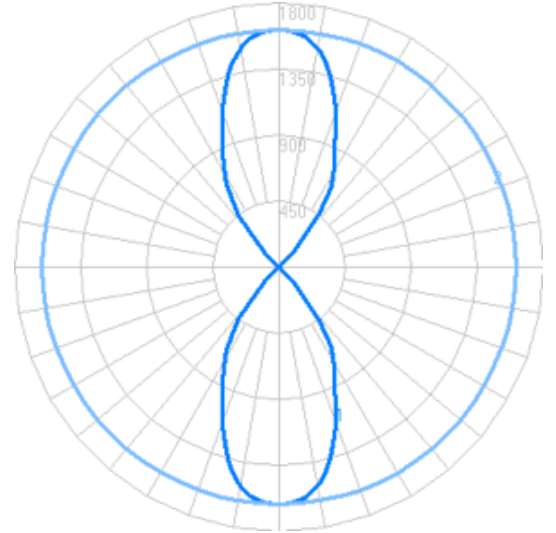

Candela

Zonal Lumens

LCS	Zone	Lumens	%Lum.
FL	(0-30)	469.4	16.8
FM	(30-60)	221.6	7.9
FH	(60-80)	7.7	0.3
FVH	(80-90)	1.8	0.1
BL	(0-30)	470.7	16.9
BM	(30-60)	215.9	7.7
BH	(60-80)	7.0	0.2
BVH	(80-90)	1.7	0.1
UL	(90-100)	3.4	0.1
UH	(100-180)	1392.3	49.9
Total		2792	100