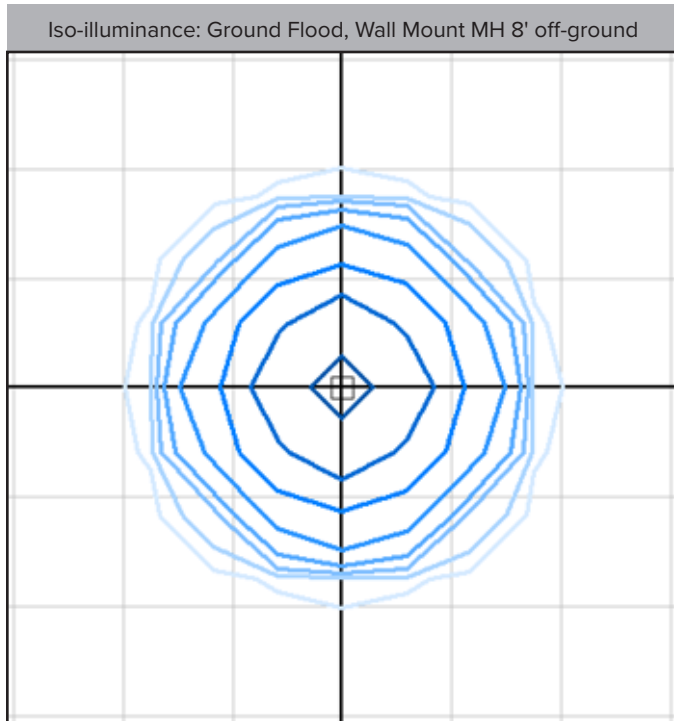

LUMUX

UP / DOWN LIGHT UD800

Photometry	IESNA: LM-63-2002
TEST: L012310301	TEST LAB: Light Laboratory Inc.
LUMINAIRE: UD800	DATE: 2023-01-10
IES Classification: N.A.	Longitudinal Class: N.A.
Luminaire Lumens	2791 (4000K)
Luminaire Efficacy Rating (LER)	122 lm/W
Total Luminaire Watts	22.85W
Upward Waste Light Ratio	0.5
Max. Candela	1618
Max. Cd. < 90° Vertical	1618
Max. Cd. (At 90 Deg. Vert.)	0 (0.0% Luminaire)
Max. Cd. (80 to <90 Deg. Vert.)	5 (0.2% Luminaire)
Cutoff Classification: N.A.	B1-U5-G0

Technical aspects may change without notice.

Foot-candles: 0.1, 0.2, 0.5, 1, 2, 5, 10, 20 | Grid spacing 5'

Sample isoilluminance plot. For actual values, use Lumux IES file with photometry software and correct surface reflectances.