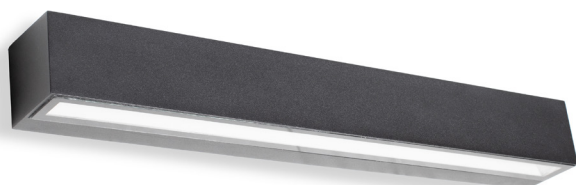

UD800 offers a distinctively contemporary, minimalist design. Ideal for illuminating walkways, porches and porticos, and as accent lighting, UD800 is a powerful outdoor LED solution. UD800 features a diecast aluminum housing with a shielded light source to enhance visual comfort, with 24°, 36° and 60° beam angle options. UD Series luminaires are energy-efficient for long-lasting indoor and outdoor applications.

Lens: Sealed one-piece shatter-proof clear glass optic.

Gasket: Closed-cell silicone foam gasket seals out moisture, dust, and insects, for weather-tight operation. IP65 - ETL listed for wet-locations.

Content of specification sheet subject to change

LUMUX

LUMINAIRES IN THE COLLECTION

UP & DOWN LIGHTS - RECTANGULAR

DL800
5" housing

UD800
5" housing

UD440
10 1/4" housing

UD900-12
12" housing

DL300
6 1/2" wall pack

UD900-15
15" housing

DL300-IBP
11 3/4" wall pack w/ IBP option

UD900-20
20" housing

UD500
16" wall pack w/ IBP option