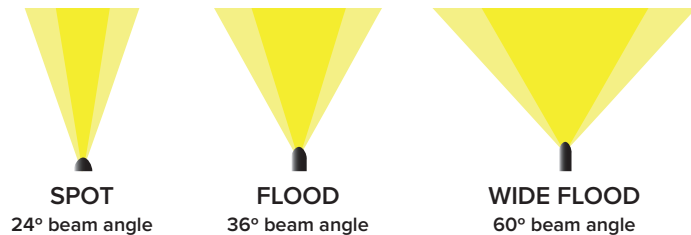

LUMUX

UP / DOWN LIGHT UD800

UD800 is a high-efficacy wall & ceiling mount luminaire with uplight and downlight options, integrated 0-10v dimming, and beam angle options.

Ordering Guide

Catalog No.	Beam Angle	Wattage	LED Color	Color Temp¹	Voltage	Finish	Options²
UD800	24°	23W	White	2700K	120-277v	Black	☐ Uplight & Downlight ☐ Uplight only ☐ Downlight only
	36°			3000K		White	
	60°			3500K		Silver	
				4000K		Bronze	
						Custom RAL²	

¹Consult factory for additional options

²Consult factory for additional pricing

Catalog No.: _____

Performance Specifications	
Flux 2,800 lm (4000K)	LER 122 lm/W (4000K)
Power 23W	120-277v input voltage
Starting temp. rated to -20°F	
Integrated 0-10v Dimming	
Lumen Maintenance*: L70 > 60K hrs	

Environmental Specifications	
Downlight 36° BUG B1-U0-G0	Downlight 60° BUG B2-U0-G0
CRI 80	Color temperature options
IP65	ETL listed for wet-locations
Effective Projected Area: ≤ 0.3 sq.ft.	Marine Grade option
5-year limited warranty	Made in the USA

Delivered Lumens & Wattage per color temperature:

	2700K	3000K	3500K	4000K	WATTS
UD800	2800 lm	2800 lm	2800 lm	2800 lm	23W

For higher lumen packages, please consult the Lumux sales team.

Housing: Heavy-duty construction of corrosion resistant, low-copper diecast aluminum, secured with vandal-resistant, stainless steel screws.

Lens: Sealed one-piece shatter-proof clear glass optic.

Gasket: Closed-cell silicone foam gasket seals out moisture, dust, and insects, for weather-tight operation. IP65 - ETL listed for wet-locations.

Mounting: Surface mounted to wall or column. Mounting bracket provided fits any standard 3" or 4" junction box.

Finish: Zinc polyester powder coat finish in black, white, silver, bronze, or any custom RAL color. Consult factory for marine grade or anti-microbial finish.

Light Engine: Constant Current driver with integrated 0-10v dimming, powering high quality LEDs.