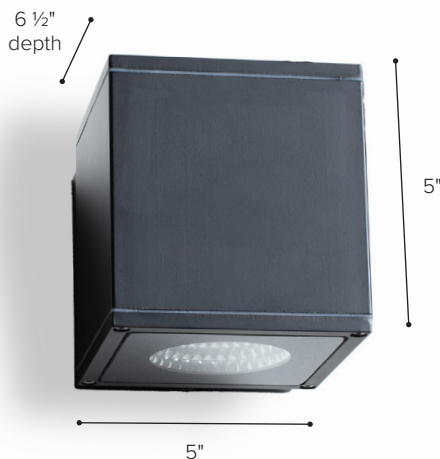

*Lumen Maintenance Report: Nichia
Test Documentation No.: NFSW757GT-V3

Content of specification sheet subject to change