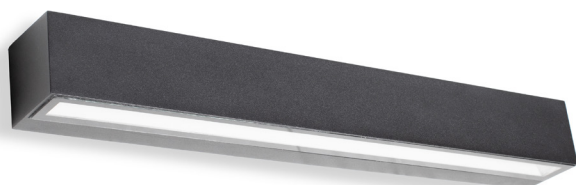

UD500 is a high performing wall pack. Ideal for illuminating walkways, porches, porticos and walls, UD500 is a powerful outdoor LED solution. UD500 features a diecast aluminum housing with a shielded light source to enhance visual comfort, with photocell and occupancy sensor options, and an optional integral battery pack delivering 1,000 lm over 90 min. UD Series luminaires are energy-efficient for long-lasting indoor and outdoor applications.

Housing: Heavy-duty construction of corrosion resistant, low-copper diecast aluminum, enclosing a glass optic and anodized aluminum reflector with a step baffle frame, secured with vandal resistant, stainless steel screws.

Content of specification sheet subject to change

LUMUX

LUMINAIRES IN THE COLLECTION

UP & DOWN LIGHTS - RECTANGULAR

DL800
5" housing

UD800
5" housing

UD440
10 1/4" housing

UD900-12
12" housing

DL300
6 1/2" wall pack

UD900-15
15" housing

DL300-IBP
11 3/4" wall pack w/ IBP option

UD900-20
20" housing

UD500
16" wall pack w/ IBP option