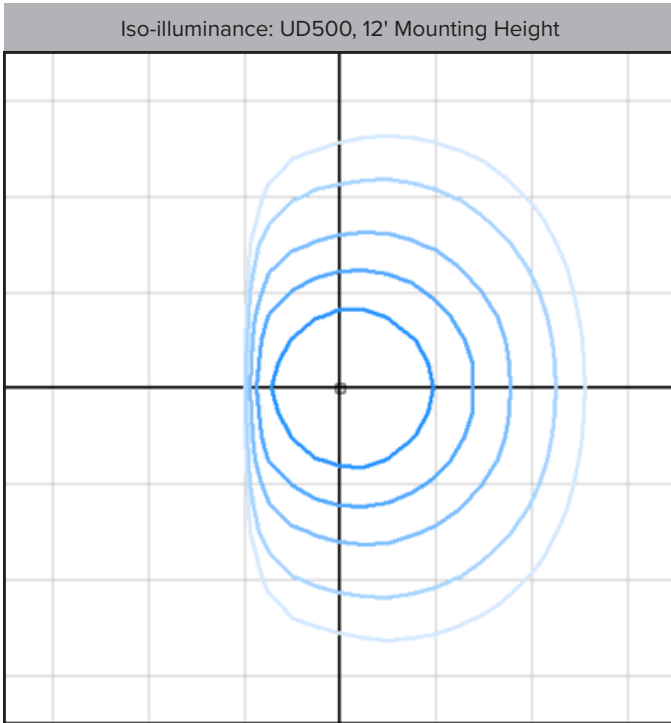

Light Engine: Constant Current driver with integrated 0-10v dimming, powering high quality LEDs.

*Lumen Maintenance Report: Nichia
Test Documentation No.: NFSW757GT-V3

LUMUX

UP / DOWN LIGHT

UD500

Photometry	IESNA: LM-63-2002
TEST: L052313301	TEST LAB: Lighting Lab. Inc.
LUMINAIRE: UD500	DATE: 2023-06-13
IES Classification: N/A	Longitudinal Class: N.A.
Luminaire Lumens	2897 (4000K)
Luminaire Efficacy Rating (LER)	83 lm/W
Total Luminaire Watts	34.89W
Upward Waste Light Ratio	0.50
Max. Candela	672
Max. Cd. < 90° Vertical	672
Max. Cd. (At 90 Deg. Vert.)	3 (0.1% Luminaire)
Max. Cd. (80 to <90 Deg. Vert.)	33 (1.1% Luminaire)
Cutoff Classification: N.A.	B1-U5-G0

Technical aspects may change without notice.

Sample isoilluminance plot. For actual values, use Lumux IES file with photometry software and correct surface reflectances.

Axial Candela

Zonal Lumens

LCS	Zone	Lumens	%Lum.
FL	(0-30)	263.0	9.1
FM	(30-60)	552.9	19.1
FH	(60-80)	133.2	4.6
FVH	(80-90)	2.2	0.1
BL	(0-30)	227.8	7.9
BM	(30-60)	240.2	8.3
BH	(60-80)	27.1	0.9
BVH	(80-90)	1.9	0.1
UL	(90-100)	4.1	0.1
UH	(100-180)	1444.2	49.9
Total		2897	100