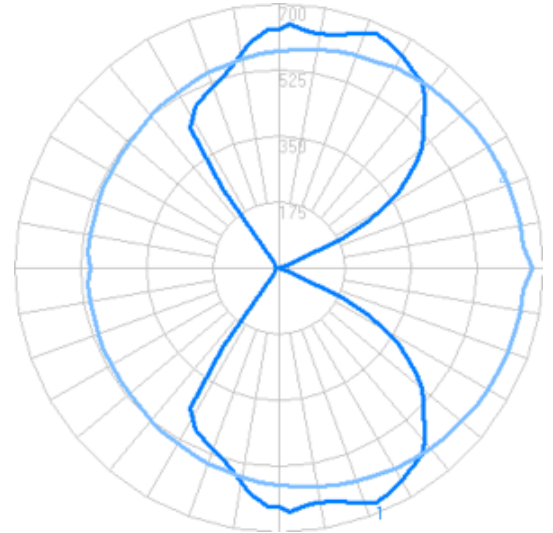

Light Engine: Constant Current driver with integrated 0-10v dimming, powering high quality LEDs.

*Lumen Maintenance Report: Nichia
Test Documentation No.: NFSW757GT-V3

LUMUX

UP / DOWN LIGHT

UD500

Photometry	IESNA: LM-63-2002
TEST: L052313301	TEST LAB: Lighting Lab. Inc.
LUMINAIRE: UD500	DATE: 2023-06-13
IES Classification: N/A	Longitudinal Class: N.A.
Luminaire Lumens	2897 (4000K)
Luminaire Efficacy Rating (LER)	83 lm/W
Total Luminaire Watts	34.89W
Upward Waste Light Ratio	0.50
Max. Candela	672
Max. Cd. < 90° Vertical	672
Max. Cd. (At 90 Deg. Vert.)	3 (0.1% Luminaire)
Max. Cd. (80 to <90 Deg. Vert.)	33 (1.1% Luminaire)
Cutoff Classification: N.A.	B1-U5-G0

Technical aspects may change without notice.

Sample isoilluminance plot. For actual values, use Lumux IES file with photometry software and correct surface reflectances.

Axial Candela

Zonal Lumens

LCS	Zone	Lumens	%Lum.
FL	(0-30)	263.0	9.1
FM	(30-60)	552.9	19.1
FH	(60-80)	133.2	4.6
FVH	(80-90)	2.2	0.1
BL	(0-30)	227.8	7.9
BM	(30-60)	240.2	8.3
BH	(60-80)	27.1	0.9
BVH	(80-90)	1.9	0.1
UL	(90-100)	4.1	0.1
UH	(100-180)	1444.2	49.9
Total		2897	100