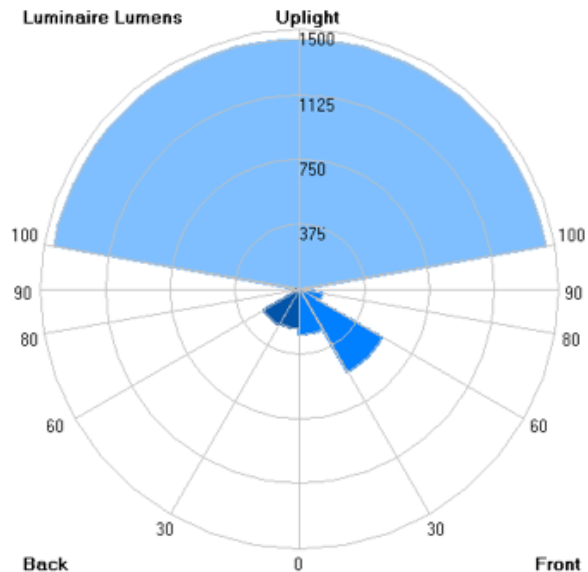

Delivered Lumens & Wattage per color temperature:

	2700K	3000K	3500K	4000K	WATTS
UD500	2900 lm	2900 lm	2900 lm	2900 lm	35W
IBP	1000 lm	1000 lm	1000 lm	1000 lm	10W

For higher lumen packages, please consult the Lumux sales team.

Technical aspects may change without notice.

Sample isoilluminance plot. For actual values, use Lumux IES file with photometry software and correct surface reflectances.

Axial Candela

Zonal Lumens

LCS	Zone	Lumens	%Lum.
FL	(0-30)	263.0	9.1
FM	(30-60)	552.9	19.1
FH	(60-80)	133.2	4.6
FVH	(80-90)	2.2	0.1
BL	(0-30)	227.8	7.9
BM	(30-60)	240.2	8.3
BH	(60-80)	27.1	0.9
BVH	(80-90)	1.9	0.1
UL	(90-100)	4.1	0.1
UH	(100-180)	1444.2	49.9
Total		2897	100

Content of specification sheet subject to change

LUMUX

LUMINAIRES IN THE COLLECTION

UP & DOWN LIGHTS - RECTANGULAR

DL800
5" housing

UD800
5" housing

UD440
10 1/4" housing

UD900-12
12" housing