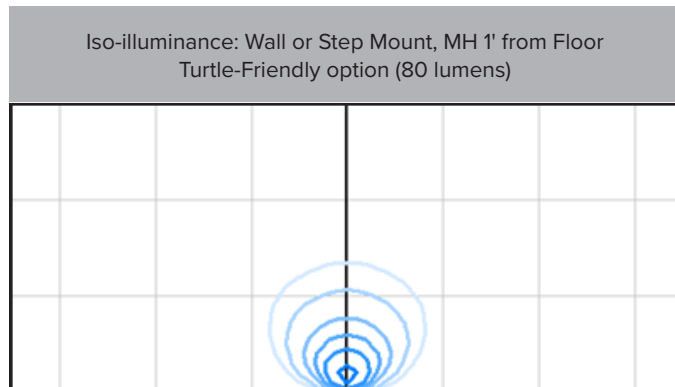

Foot-candles: 0.1, 0.2, 0.5, 1, 2, 5 | Grid spacing 5'