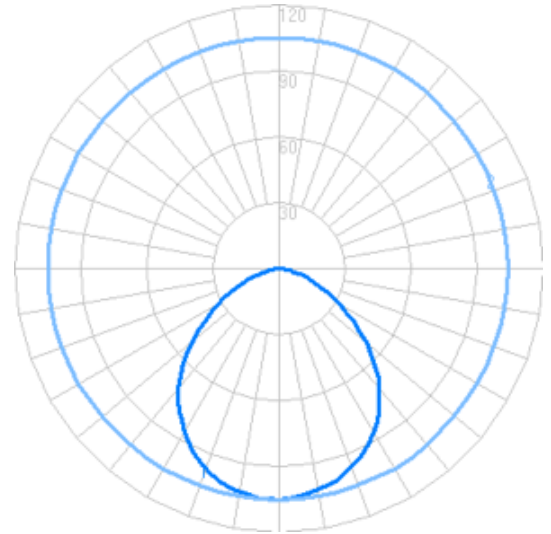

Candela

Zonal Lumens

LCS	Zone	Lumens	%Lum.
FL	(0-30)	40.2	16.1
FM	(30-60)	66.9	26.8
FH	(60-80)	17.0	6.8
FVH	(80-90)	1.2	0.5
BL	(0-30)	40.3	16.2
BM	(30-60)	66.4	26.6
BH	(60-80)	16.3	6.5
BVH	(80-90)	1.0	0.4
UL	(90-100)	0.0	0.0
UH	(100-180)	0.0	0.0
Total		249	100