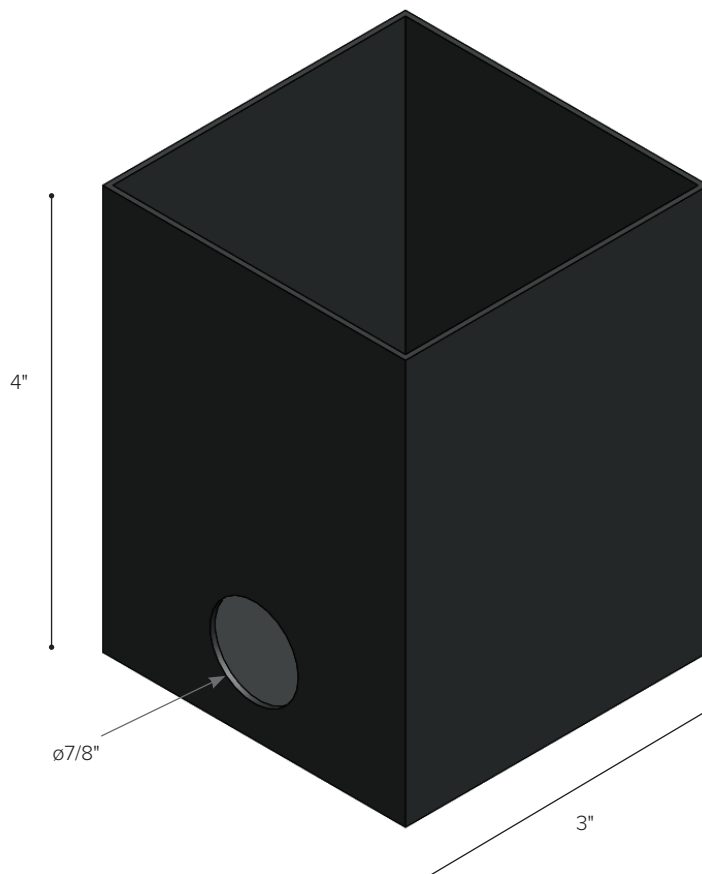

CPX Concrete Pour Box

Content of specification sheet subject to change