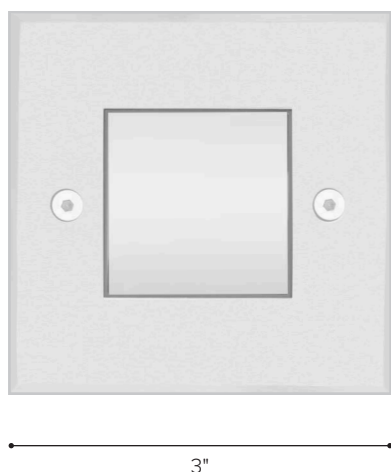

Catalog No.: _____

Performance Specifications	
Flux 250 lm (4000K)	LER 60 lm/W
Power 4W	120-277v input voltage
Starting temp. rated to -20°F	Constant Current standard
Dimmable driver (0-10v) option	12V DC optional
Lumen Maintenance*: L70 100K hrs	

Environmental Specifications	
BUG rating: per orientation	TFA turtle-friendly amber option
CRI 80	Color temperature options
IP65	ETL listed for wet-locations
Effective Projected Area n/a	Marine Grade option
5-year limited warranty	Made in the USA

Delivered Lumens & Wattage per color temperature:

	2700K	3000K	3500K	4000K	WATTS
SL400SS	220 lm	230 lm	250 lm	250 lm	4W

For higher lumen packages, please consult the Lumux sales team.

TFA turtle-friendly amber light provides 80 lumens at 2.3W.

Housing: SL410SS features a stainless steel faceplate mounted to a diecast low-copper aluminum housing with vandal-resistant stainless steel screws.

Lens: Sealed one-piece shatter-proof frosted glass diffuser.

Gasket: Closed-cell silicone foam gasket that seals out moisture, dust, and insects, for weather tight operation.

Mounting: Surface-mounted or recessed, with the housing acting as the concrete pour-box.

Installation: Please refer to installation instructions.

Finish: Stainless steel, with optional zinc-polyester powdercoat finish in black, white, silver, bronze, or any custom RAL color. Consult factory for marine grade or anti-microbial finish.

Dimensions

*Lumen Maintenance Report: Forzlux BB03AA

Content of specification sheet subject to change