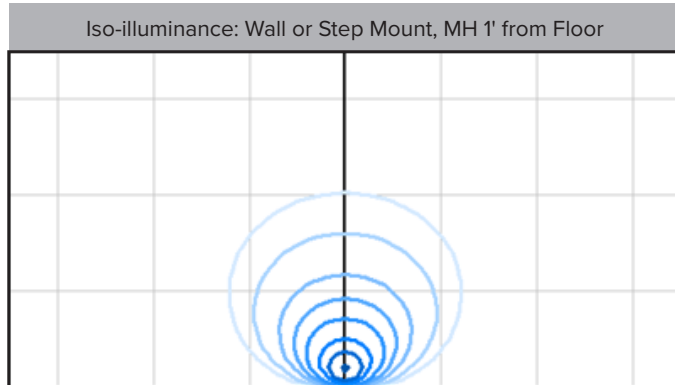

LUMUX

STEP LIGHT SL410SS (DOWNLIGHT ORIENTATION)

Photometry	IESNA: LM-63-2002
TEST: L102310203	TEST LAB: Light Laboratory Inc.
LUMINAIRE: SL400SS (reference)	DATE: 2023-10-04
IES Classification: Type VS	Longitudinal Class: Very Short
Luminaire Lumens	249 (4000K)
Luminaire Efficacy Rating (LER)	64
Total Luminaire Watts	3.88W
Upward Waste Light Ratio	0.00
Max. Candela	105
Max. Cd. < 90° Vertical	105
Max. Cd. (At 90 Deg. Vert.)	0 (0.0% Luminaire)
Max. Cd. (80 to <90 Deg. Vert.)	5 (2.0% Luminaire)
Cutoff Classification: N.A.	BUG Rating: B0-U0-G0

Technical aspects may change without notice.

Foot-candles: 0.1, 0.2, 0.5, 1, 2, 5, 10, 20 | Grid spacing 5'