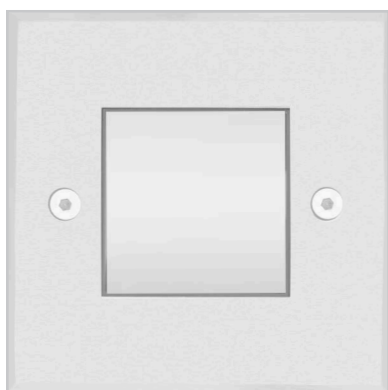

## STEP LIGHT SL410SS

DATE: \_\_\_\_\_  
PROJECT: \_\_\_\_\_  
FIRM: \_\_\_\_\_  
CATALOG NO.: \_\_\_\_\_  
COMMENTS: \_\_\_\_\_

SL410SS from Lumux is a square, elegant architectural step light featuring a precision engineered stainless steel faceplate for durability and performance.

SL410SS offers a distinctively contemporary, minimalist design. Ideal for illuminating steps, facades, and walls, SL410SS is a powerful outdoor LED solution. SL410SS Series step lights are energy-efficient for long-lasting indoor and outdoor applications, recessed mounted with a CPX housing for wall, masonry, or concrete installation. Part of the collection that includes SL400SS, SL420SS and SL450SS. Constant Current or 12V DC options.

**Housing:** SL410SS features a stainless steel faceplate mounted to a diecast low-copper aluminum housing with vandal-resistant stainless steel screws.

**Lens:** Sealed one-piece shatter-proof frosted glass diffuser.