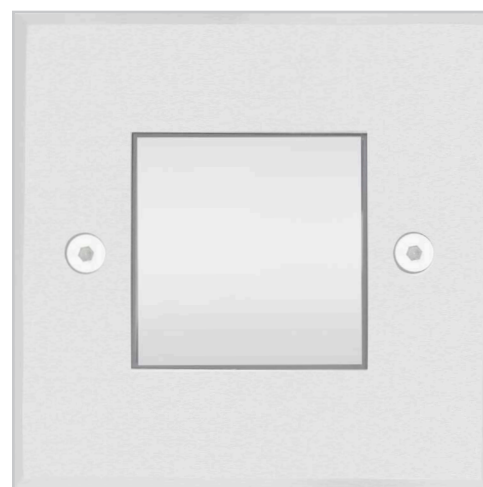

LUMUX

LUMINAIRES IN THIS COLLECTION

SL410SS