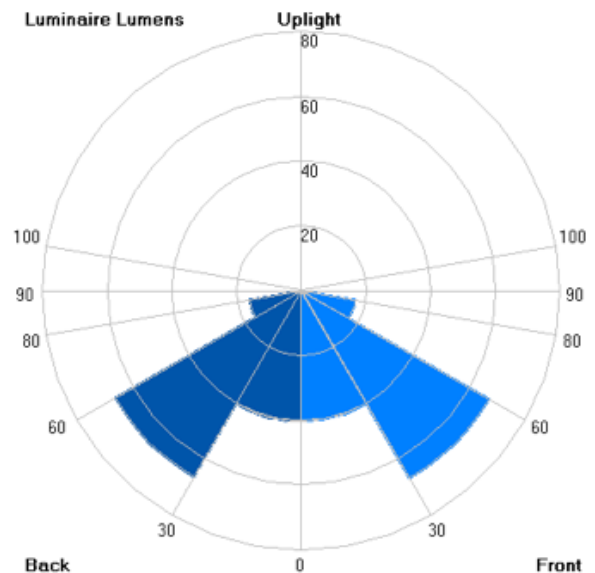

## STEP LIGHT SL410SS (DOWNLIGHT ORIENTATION)

Photometry	IESNA: LM-63-2002
TEST: L102310203	TEST LAB: Light Laboratory Inc.
LUMINAIRE: SL400SS (reference)	DATE: 2023-10-04
IES Classification: Type VS	Longitudinal Class: Very Short
Luminaire Lumens	249 (4000K)
Luminaire Efficacy Rating (LER)	64
Total Luminaire Watts	3.88W
Upward Waste Light Ratio	0.00
Max. Candela	105
Max. Cd. < 90° Vertical	105
Max. Cd. (At 90 Deg. Vert.)	0 (0.0% Luminaire)
Max. Cd. (80 to <90 Deg. Vert.)	5 (2.0% Luminaire)
Cutoff Classification: N.A.	BUG Rating: B0-U0-G0

Technical aspects may change without notice.

Foot-candles: 0.1, 0.2, 0.5, 1, 2, 5, 10, 20 | Grid spacing 5'

Foot-candles: 0.1, 0.2, 0.5, 1, 2, 5 | Grid spacing 5'

### Zonal Lumens

LCS	Zone	Lumens	%Lum.
FL	(0-30)	40.2	16.1
FM	(30-60)	66.9	26.8
FH	(60-80)	17.0	6.8
FVH	(80-90)	1.2	0.5
BL	(0-30)	40.3	16.2
BM	(30-60)	66.4	26.6
BH	(60-80)	16.3	6.5
BVH	(80-90)	1.0	0.4
UL	(90-100)	0.0	0.0
UH	(100-180)	0.0	0.0
Total		249	100