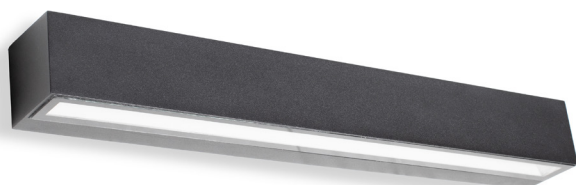

DL800 offers a distinctively contemporary, minimalist design. Ideal for illuminating understory walkways, porches and porticos, DL800 is a powerful outdoor LED solution. DL800 features a diecast aluminum housing with a shielded light source to enhance visual comfort, with a 60° beam angle providing broad coverage. DL Series luminaires are energy-efficient for long-lasting indoor and outdoor applications.

### UP & DOWN LIGHTS - RECTANGULAR

**DL800**  
5" housing

**UD800**  
5" housing

**UD440**  
10 1/4" housing

**UD900-12**  
12" housing

**DL300**  
6 1/2" wall pack

**UD900-15**  
15" housing

**DL300-IBP**  
11 3/4" wall pack w/ IBP option