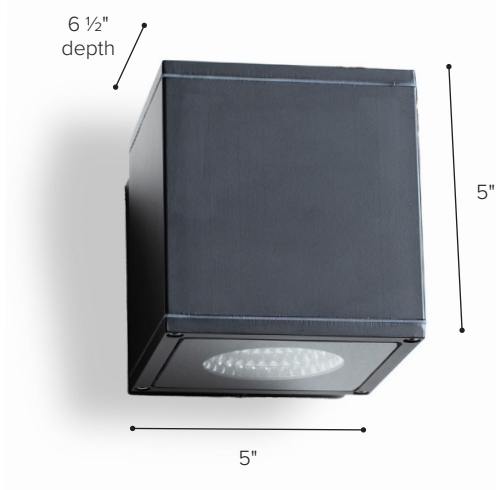

LUMUX

DOWN LUMINAIRES DL800

DL800 is a high-efficacy ceiling mount downlight with broad coverage and integrated 0-10v dimming.

Ordering Guide

Catalog No.	Beam Angle	Wattage	LED Color	Color Temp¹	Voltage	Finish	Options²
DL800	60°	20W	White	2700K	120-277v	Black	
				3000K		White	
				3500K		Silver	
				4000K		Bronze	
						Custom RAL²	

¹Consult factory for additional options

²Consult factory for additional pricing

Catalog No.: _____

Performance Specifications	
Flux 2,050 lm (4000K)	LER 103 lm/W (4000K)
Power 20W	120-277v input voltage
Starting temp. rated to -20°F	
Integrated 0-10v Dimming	
Lumen Maintenance*: L70 100K hrs	

Environmental Specifications	
BUG rating: B2-U0-G0	
CRI 80	Color temperature options
IP65	ETL listed for wet-locations
Effective Projected Area: ≤ 0.2 sq.ft.	Marine Grade option
5-year limited warranty	Made in the USA

Delivered Lumens & Wattage per color temperature:

	2700K	3000K	3500K	4000K	WATTS
DL800	2050 lm	2050 lm	2050 lm	2050 lm	20W

For higher lumen packages, please consult the Lumux sales team.

Housing: Heavy-duty construction of corrosion resistant, low-copper diecast aluminum, secured with vandal-resistant, stainless steel screws.

Lens: Sealed one-piece shatter-proof clear glass optic.

Gasket: Closed-cell silicone foam gasket seals out moisture, dust, and insects, for weather-tight operation. IP65 - ETL listed for wet-locations.

Mounting: Ceiling mounted. Mounting bracket provided fits any standard 3" or 4" junction box.

Installation: Please refer to installation instructions.

Finish: Zinc polyester powder coat finish in black, white, silver, bronze, or any custom RAL color. Consult factory for marine grade or anti-microbial finish.

Light Engine: Constant Current driver with integrated 0-10v dimming, powering high quality LEDs.

Dimensions

*Lumen Maintenance Report: Nichia
Test Documentation No.: NFSW757GT-V3

Content of specification sheet subject to change