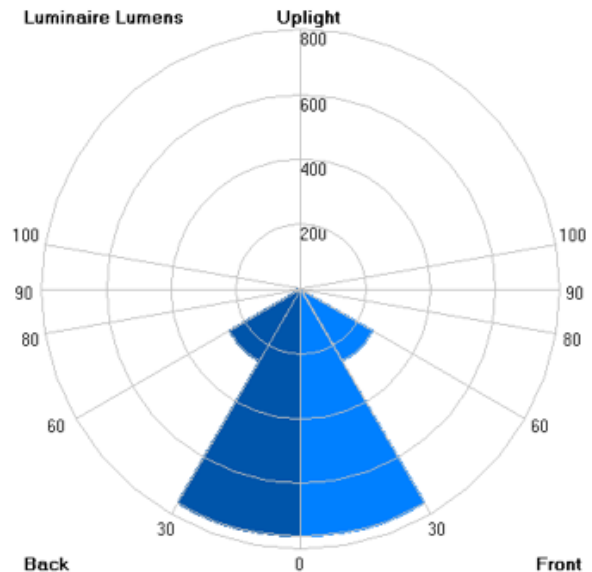

Zonal Lumens

LCS	Zone	Lumens	%Lum.
FL	(0-30)	761.9	36.9
FM	(30-60)	255.7	12.4
FH	(60-80)	12.6	0.6
FVH	(80-90)	2.7	0.1
BL	(0-30)	761.9	36.9
BM	(30-60)	255.7	12.4
BH	(60-80)	12.6	0.6
BVH	(80-90)	2.7	0.1
UL	(90-100)	0.0	0.0
UH	(100-180)	0.0	0.0
Total		2066	100