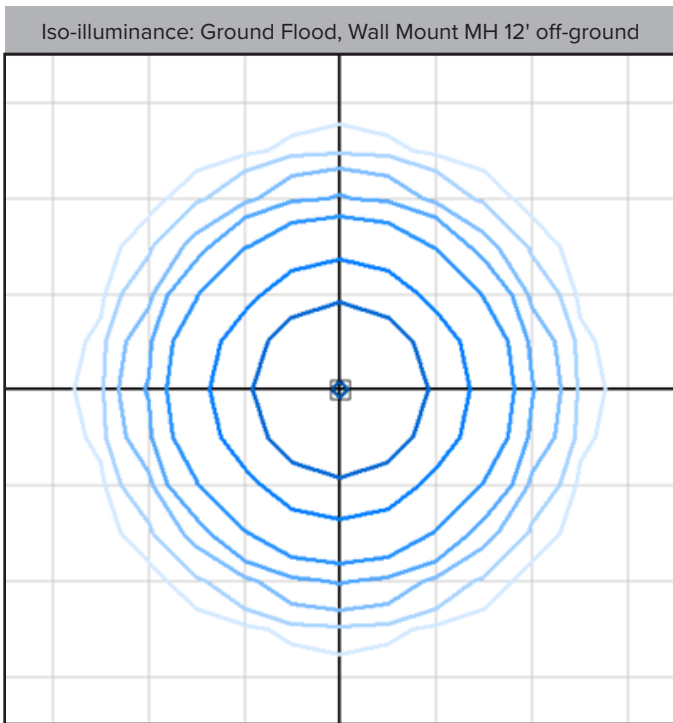

LUMUX

DOWN LUMINAIRES

DL800

Photometry	IESNA: LM-63-2002
TEST: L042310401	TEST LAB: Light Laboratory Inc.
LUMINAIRE: UD800	DATE: 2023-04-12
IES Classification: N.A.	Longitudinal Class: N.A.
Luminaire Lumens	2066 (4000K)
Luminaire Efficacy Rating (LER)	103 lm/W
Total Luminaire Watts	20.08W
Upward Waste Light Ratio	0.0
Max. Candela	2975
Max. Cd. < 90° Vertical	2975
Max. Cd. (At 90 Deg. Vert.)	0 (0.0% Luminaire)
Max. Cd. (80 to <90 Deg. Vert.)	7.5 (0.4% Luminaire)
Cutoff Classification: N.A.	B2-U0-G0

Technical aspects may change without notice.

Foot-candles: 0.1, 0.2, 0.5, 1, 2, 5, 10 | Grid spacing 5'

Sample isoilluminance plot. For actual values, use Lumux IES file with photometry software and correct surface reflectances.