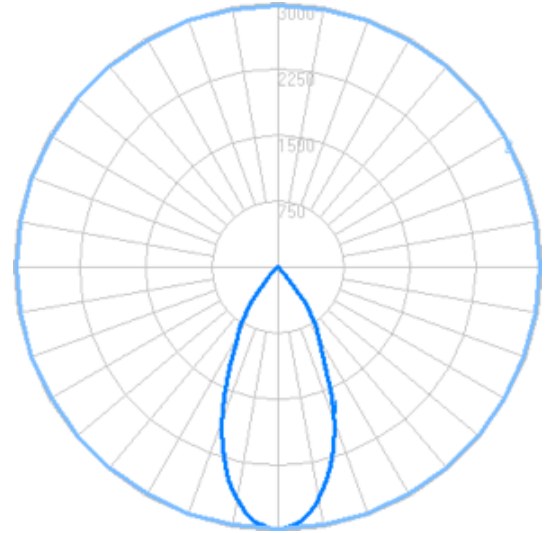

LUMUX

DOWN LUMINAIRES

DL800

Photometry	IESNA: LM-63-2002
TEST: L042310401	TEST LAB: Light Laboratory Inc.
LUMINAIRE: UD800	DATE: 2023-04-12
IES Classification: N.A.	Longitudinal Class: N.A.
Luminaire Lumens	2066 (4000K)
Luminaire Efficacy Rating (LER)	103 lm/W
Total Luminaire Watts	20.08W
Upward Waste Light Ratio	0.0
Max. Candela	2975
Max. Cd. < 90° Vertical	2975
Max. Cd. (At 90 Deg. Vert.)	0 (0.0% Luminaire)
Max. Cd. (80 to <90 Deg. Vert.)	7.5 (0.4% Luminaire)
Cutoff Classification: N.A.	B2-U0-G0

Technical aspects may change without notice.

Foot-candles: 0.1, 0.2, 0.5, 1, 2, 5, 10 | Grid spacing 5'

Sample isoilluminance plot. For actual values, use Lumux IES file with photometry software and correct surface reflectances.

Candela

Zonal Lumens

LCS	Zone	Lumens	%Lum.
FL	(0-30)	761.9	36.9
FM	(30-60)	255.7	12.4
FH	(60-80)	12.6	0.6
FVH	(80-90)	2.7	0.1
BL	(0-30)	761.9	36.9
BM	(30-60)	255.7	12.4
BH	(60-80)	12.6	0.6
BVH	(80-90)	2.7	0.1
UL	(90-100)	0.0	0.0
UH	(100-180)	0.0	0.0
Total		2066	100

Content of specification sheet subject to change