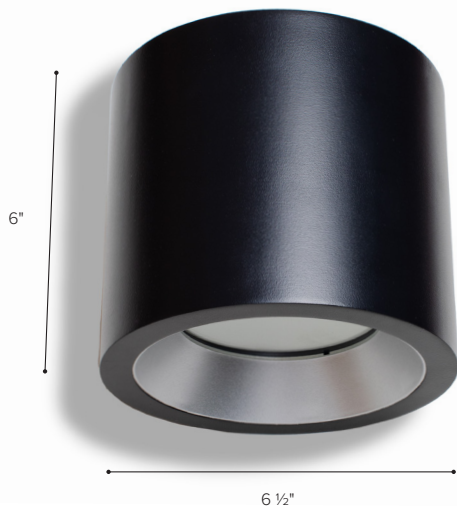

Environmental Specifications	
BUG rating: B2-U0-G0	Amber-TF turtle-friendly option
CRI 80	Color temperature options
IP65	ETL listed for wet-locations
Effective Projected Area: < 0.3 sq. ft.	Marine Grade option
5-year limited warranty	Made in the USA

Delivered Lumens & Wattage per color temperature:

	2700K	3000K	3500K	4000K	WATTS
DL500	3200 lm	3400 lm	3450 lm	3500 lm	35W
IBP	1000 lm	1000 lm	1000 lm	1000 lm	10W

For higher lumen packages, please consult the Lumux sales team.

Housing: Heavy-duty construction of corrosion resistant, low-copper diecast aluminum, enclosing a glass optic and anodized aluminum reflector with a step baffle frame, secured with vandal resistant, stainless steel screws.

Lens: Sealed one-piece shatter-proof clear glass diffuser.

Gasket: Closed-cell silicone foam gasket seals out moisture, dust, and insects, for weather-tight operation. IP65 - ETL listed for wet-locations.

Mounting: Ceiling mounted. Mounting bracket provided fits any standard 3" or 4" junction box.

Finish: Zinc polyester powder coat finish in black, white, silver, bronze, or any custom RAL color. Consult factory for marine grade or anti-microbial finish.

Light Engine: Constant Current driver with integrated 0-10v dimming, powering high quality LEDs.

Integral Battery Pack: Optional emergency 10W IBP provides 1,000 lumens with 90 minute battery life.

Dimensions

*Lumen Maintenance Report: Nichia
Test Documentation No.: NFSW757GT-V3

Content of specification sheet subject to change