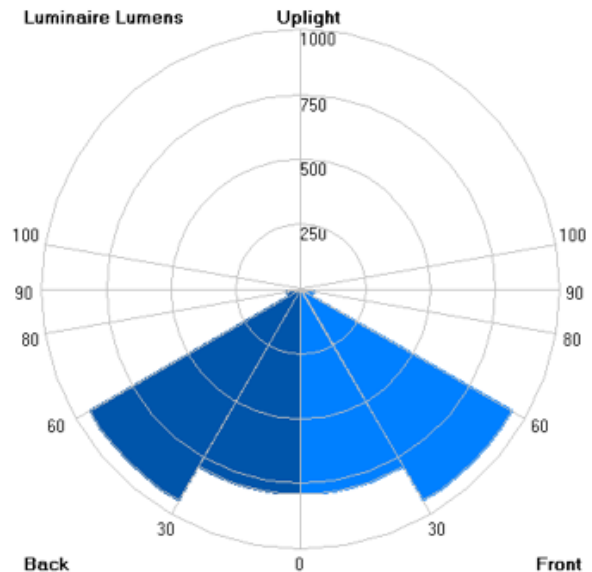

Delivered Lumens & Wattage per color temperature:

	2700K	3000K	3500K	4000K	WATTS
DL500	3200 lm	3400 lm	3450 lm	3500 lm	35W
IBP	1000 lm	1000 lm	1000 lm	1000 lm	10W

For higher lumen packages, please consult the Lumux sales team.

*Lumen Maintenance Report: Nichia
Test Documentation No.: NFSW757GT-V3

Content of specification sheet subject to change

LUMUX

DOWN LUMINAIRES DL500

Photometry	IESNA: LM-63-2002
TEST: L042310403	TEST LAB: Light Laboratory Inc.
LUMINAIRE: DL100	DATE: 2023-04-12
IES Classification: Type V	Longitudinal Class: Very Short
Luminaire Lumens	3575 (4000K)
Luminaire Efficacy Rating (LER)	102 lm/W
Total Luminaire Watts	35.05W
Upward Waste Light Ratio	0.0
Max. Candela	2250
Max. Cd. < 90° Vertical	2250
Max. Cd. (At 90 Deg. Vert.)	0 (0.0% Luminaire)
Max. Cd. (80 to <90 Deg. Vert.)	16.5 (0.5% Luminaire)
Cutoff Classification: N.A.	BUG rating B2-U0-G0

Technical aspects may change without notice.

Foot-candles: 0.1, 0.2, 0.5, 1, 2, 5, 10 | Grid spacing 10'

Sample isoilluminance plot. For actual values, use Lumux IES file with photometry software and correct surface reflectances.

Candela

Zonal Lumens

LCS	Zone	Lumens	%Lum.
FL	(0-30)	789.5	22.1
FM	(30-60)	940.6	26.3
FH	(60-80)	52.6	1.5
FVH	(80-90)	5.0	0.1
BL	(0-30)	789.5	22.1
BM	(30-60)	940.6	26.3
BH	(60-80)	52.6	1.5
BVH	(80-90)	5.0	0.1
UL	(90-100)	0.0	0.0
UH	(100-180)	0.0	0.0
Total		3575	100