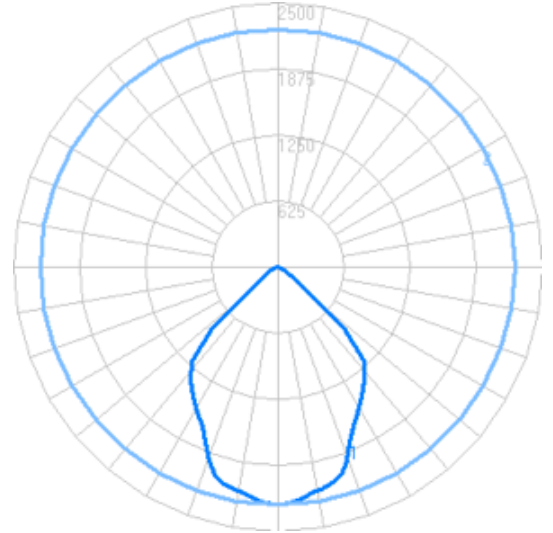

LUMUX

DOWN LUMINAIRES DL500

Photometry	IESNA: LM-63-2002
TEST: L042310403	TEST LAB: Light Laboratory Inc.
LUMINAIRE: DL100	DATE: 2023-04-12
IES Classification: Type V	Longitudinal Class: Very Short
Luminaire Lumens	3575 (4000K)
Luminaire Efficacy Rating (LER)	102 lm/W
Total Luminaire Watts	35.05W
Upward Waste Light Ratio	0.0
Max. Candela	2250
Max. Cd. < 90° Vertical	2250
Max. Cd. (At 90 Deg. Vert.)	0 (0.0% Luminaire)
Max. Cd. (80 to <90 Deg. Vert.)	16.5 (0.5% Luminaire)
Cutoff Classification: N.A.	BUG rating B2-U0-G0

Technical aspects may change without notice.

Foot-candles: 0.1, 0.2, 0.5, 1, 2, 5, 10 | Grid spacing 10'

Sample isoilluminance plot. For actual values, use Lumux IES file with photometry software and correct surface reflectances.

Candela

Zonal Lumens

LCS	Zone	Lumens	%Lum.
FL	(0-30)	789.5	22.1
FM	(30-60)	940.6	26.3
FH	(60-80)	52.6	1.5
FVH	(80-90)	5.0	0.1
BL	(0-30)	789.5	22.1
BM	(30-60)	940.6	26.3
BH	(60-80)	52.6	1.5
BVH	(80-90)	5.0	0.1
UL	(90-100)	0.0	0.0
UH	(100-180)	0.0	0.0
Total		3575	100

Content of specification sheet subject to change