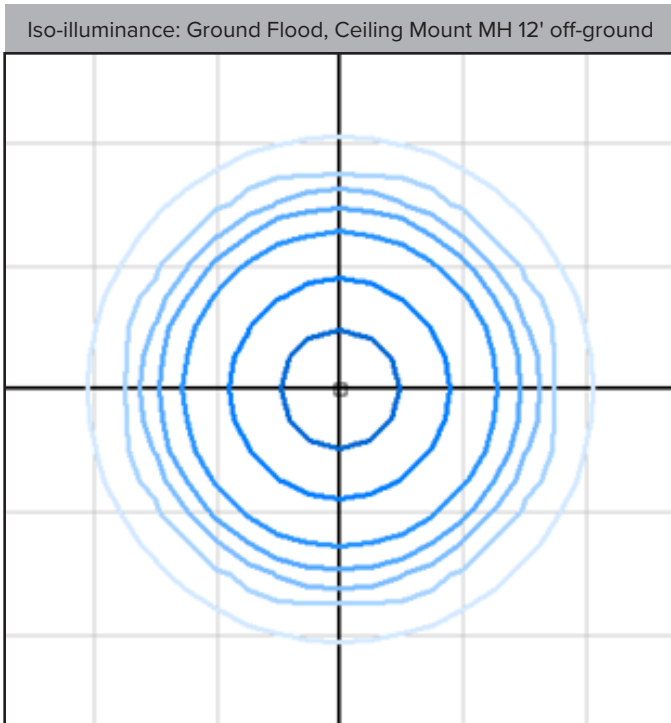

*Lumen Maintenance Report: Nichia
Test Documentation No.: NFSW757GT-V3

Content of specification sheet subject to change

LUMUX

DOWN LUMINAIRES DL500

Photometry	IESNA: LM-63-2002
TEST: L042310403	TEST LAB: Light Laboratory Inc.
LUMINAIRE: DL100	DATE: 2023-04-12
IES Classification: Type V	Longitudinal Class: Very Short
Luminaire Lumens	3575 (4000K)
Luminaire Efficacy Rating (LER)	102 lm/W
Total Luminaire Watts	35.05W
Upward Waste Light Ratio	0.0
Max. Candela	2250
Max. Cd. < 90° Vertical	2250
Max. Cd. (At 90 Deg. Vert.)	0 (0.0% Luminaire)
Max. Cd. (80 to <90 Deg. Vert.)	16.5 (0.5% Luminaire)
Cutoff Classification: N.A.	BUG rating B2-U0-G0

Technical aspects may change without notice.

Foot-candles: 0.1, 0.2, 0.5, 1, 2, 5, 10 | Grid spacing 10'

Sample isoilluminance plot. For actual values, use Lumux IES file with photometry software and correct surface reflectances.