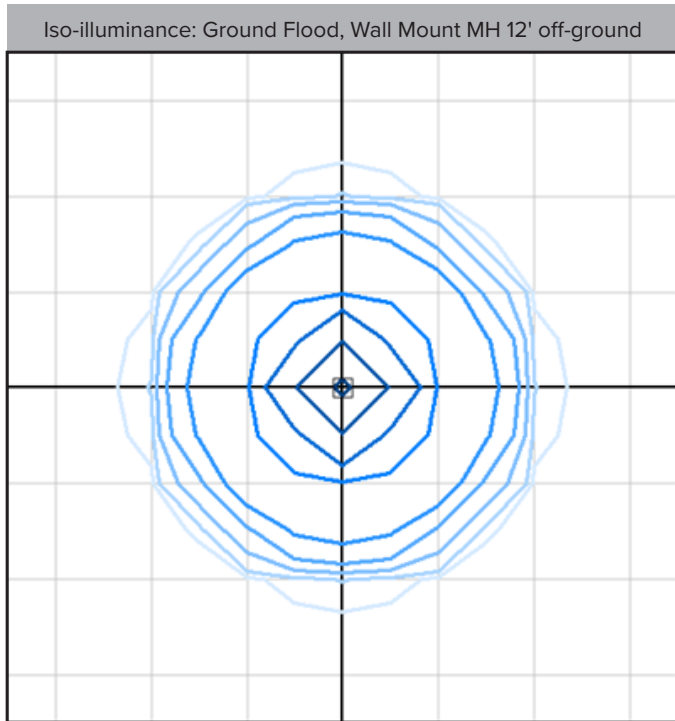

*Lumen Maintenance Report (CREE CXA2520):
https://cree-led.com/media/documents/LM80_Results.pdf

LUMUX

DOWN LUMINAIRES DL200

DATE: _____
 PROJECT: _____
 FIRM: _____
 CATALOG NO.: _____
 COMMENTS: _____

Photometry	IESNA: LM-63-2002
TEST: 33559	TEST LAB: UL Inc.
LUMINAIRE: UD800	DATE: 2022-02-10
IES Classification: Type V	Longitudinal Class: Very Short
Luminaire Lumens	1800 (4000K)
Luminaire Efficacy Rating (LER)	63 lm/W
Total Luminaire Watts	28.6W
Upward Waste Light Ratio	0.0
Max. Candela	8112.5
Max. Cd. < 90° Vertical	8112.5
Max. Cd. (At 90 Deg. Vert.)	0 (0.0% Luminaire)
Max. Cd. (80 to <90 Deg. Vert.)	2.5 (0.1% Luminaire)
Cutoff Classification: N.A.	Zero uplight

Technical aspects may change without notice.

Foot-candles: 0.1, 0.2, 0.5, 1, 2, 5, 10, 20, 50 | Grid spacing 5'

Sample isoilluminance plot. For actual values, use Lumux IES file with photometry software and correct surface reflectances.