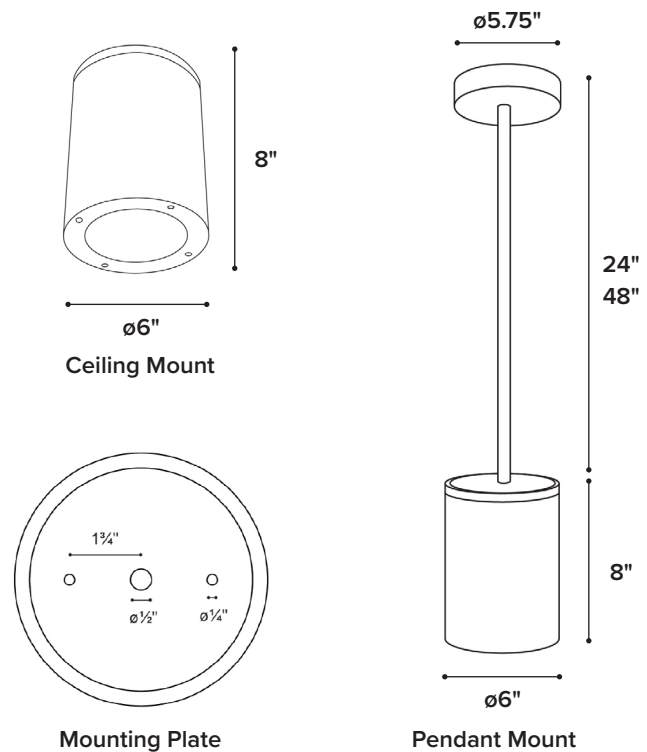

Mounting: Ceiling surface-mount or pendant with 24" and 48" standard stem lengths. Custom lengths available upon request.

Installation: Refer to mounting footplate diagram.

Finish: Zinc-polyester powdercoat finish in black, white, silver, bronze, or any custom RAL color. Consult factory for marine grade or anti-microbial finish.

For other lumen packages and color temperatures, please consult with the Lumux sales team.

DL200

Luminaire Housing Dimensions:

LUMUX

DOWN LUMINAIRES DL200

DL200 features ceiling mount and pendant models, with optional 0-10v dimming & color temp options.