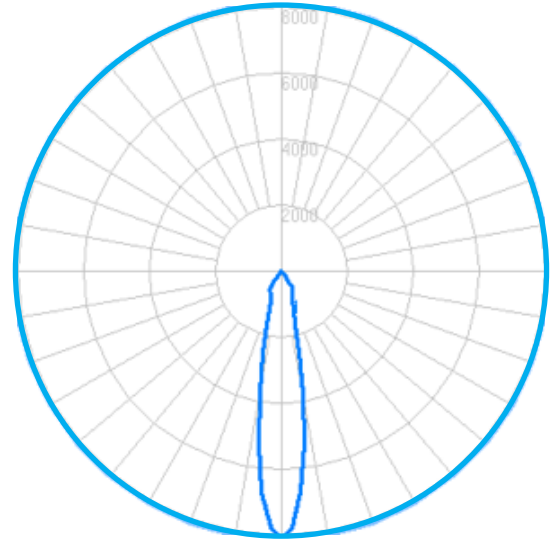

LUMUX

DOWN LUMINAIRES DL200

DATE: _____
PROJECT: _____
FIRM: _____
CATALOG NO.: _____
COMMENTS: _____

Photometry	IESNA: LM-63-2002
TEST: 33559	TEST LAB: UL Inc.
LUMINAIRE: UD800	DATE: 2022-02-10
IES Classification: Type V	Longitudinal Class: Very Short
Luminaire Lumens	1800 (4000K)
Luminaire Efficacy Rating (LER)	63 lm/W
Total Luminaire Watts	28.6W
Upward Waste Light Ratio	0.0
Max. Candela	8112.5
Max. Cd. < 90° Vertical	8112.5
Max. Cd. (At 90 Deg. Vert.)	0 (0.0% Luminaire)
Max. Cd. (80 to <90 Deg. Vert.)	2.5 (0.1% Luminaire)
Cutoff Classification: N.A.	Zero uplight

Technical aspects may change without notice.

Foot-candles: 0.1, 0.2, 0.5, 1, 2, 5, 10, 20, 50 | Grid spacing 5'

Sample isoilluminance plot. For actual values, use Lumux IES file with photometry software and correct surface reflectances.

Candela

Zonal Lumens

LCS	Zone	Lumens	%Lum.
FL	(0-30)	708.6	41.7
FM	(30-60)	135.2	8.0
FH	(60-80)	5.2	0.3
FVH	(80-90)	0.9	0.1
BL	(0-30)	708.6	41.7
BM	(30-60)	135.2	8.0
BH	(60-80)	5.2	0.3
BVH	(80-90)	0.9	0.1
UL	(90-100)	0.0	0.0
UH	(100-180)	0.0	0.0
Total		1700	100