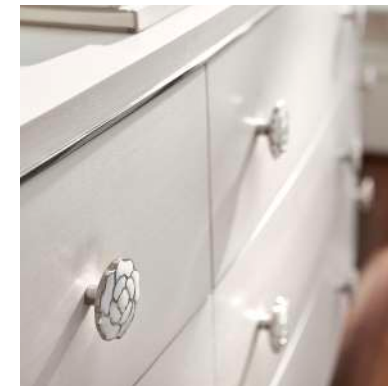

SHOWN:
307121 Side Table
307054 Dresser
307331W Mirror
B9907 Carlie Sofa (*Body Fabric 1104-000, Pillow Fabric 1806-002*)
N5712S Camino Swivel Chair (*Body Fabric 1104-000*)