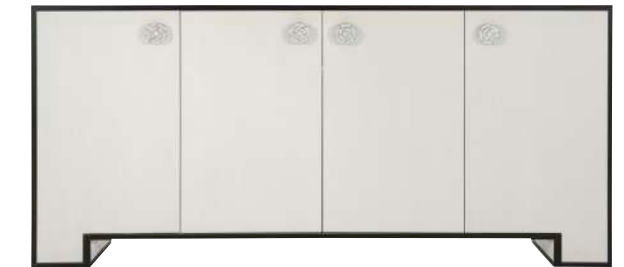

307547 SIDE CHAIR

W 23.25 | D 25.75 | W 38 in.
 W 59.06 | D 65.41 | W 96.52 cm.

Seat Height: 19 in. | 48.26 cm.
 Seat Depth: 19 in. | 48.26 cm.
 Fabric shown: B559
 Upholstered seat with bottom welt. Upholstered inback with buttons. Upholstered outback. Eggshell finish.
 Also available in other fabrics, excluding leathers, silks and pillow fabrics; order as 307X47.
 pages Cover, 2, 3, 4, 5, 21, Back Cover

307134 BUFFET

W 78 | D 19 | H 35.25 in.
 W 198.12 | D 48.26 | H 89.54 cm.

Two-tone finish. Four soft/self-closing doors. Hardware pulls in plated nickel with inlay of Kabebe shell. Behind LSF/RSF doors are two adjustable/removable shelves, bottom shelf surface, ventilation holes and one grommet hole with cover. Behind paired center doors is one fixed shelf, one soft-closing drawer with hand cut-out, bottom shelf surface, ventilation holes and one grommet hole with cover. Adjustable glides. Anti-tip kit. Eggshell finish on case and interior, and Onyx finish on borders.
 Note: Designed to support TV and/or other media.
 page 20

307400 BUFFET

W 62.25 | D 19.25 | H 34 in.
 W 158.12 | D 48.90 | H 86.36 cm.

Two soft/self-closing doors. Flower hardware pull in cast aluminum. Behind paired doors is one fixed shelf, two soft-closing drawers with hand cut-out, two adjustable/removable shelves, bottom shelf surface, ventilation holes and two grommet holes with cover. Left drawer has wrapped pad. Right drawer has silverware insert. Plinth base. Adjustable glides. Anti-tip kit.
 Figured Onyx finish.
 Note: Designed to support TV and/or other media.
 pages 2, 3, Back Cover

307331W MIRROR

W 50 | D 1.56 | H 36 in.
 W 127 | D 3.97 | H 91.44 cm.

Veneered frame with inner polished stainless steel border and non-beveled mirrored glass.
 Can be hung vertically or horizontally. Eggshell finish.
 Note: Due to weight, must be hung on stud.
 pages 2, 3, 17, 18, 19, 20, Back Cover