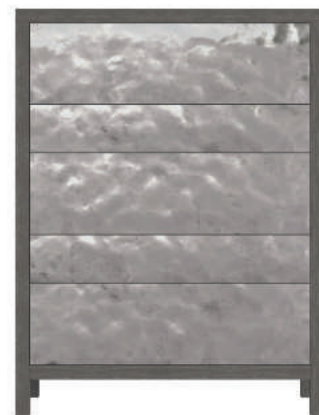

324118B TALL DRAWER CHEST

W 44 | D 20 | H 58 in.
W 111.76 | D 50.80 | H 147.32 cm.

Five push-to-open drawers with Bright Graphite finish on textured cast aluminum drawer fronts. Three larger drawers and two smaller drawers alternate. Anti-tip kit. Porcini wood finish.
Note: Not designed to support TV and/or other media.

Appearing on pages Back Cover, 12, 13, 30.