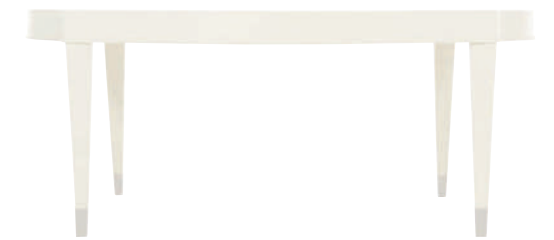

388-015 ROUND COCKTAIL TABLE

Diameter: 44-3/8 | H 18 in.
Diameter: 112.71 | H 45.72 cm.

Shaped top with bright silver silk screened pattern. Metal ferrules on legs. Adjustable glides. Silken Pearl finish. pages 10, 11, 13, 20