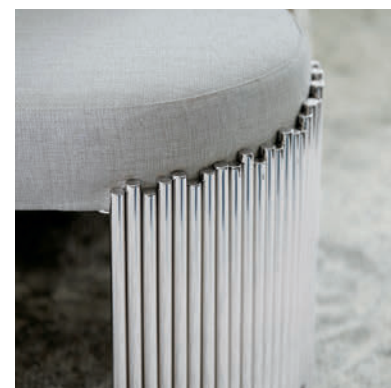

1. **SHOWN:**
   388-113 Metal Round Accent Table
   388-051 Dresser
   388-333 Metal Mirror
   388-H03/FR03 Upholstered King Bed
   388-230 Bachelor's Chest
   388-506 Oval Bench
   N1523 Micha Chair (*Body Fabric 1792-012*)