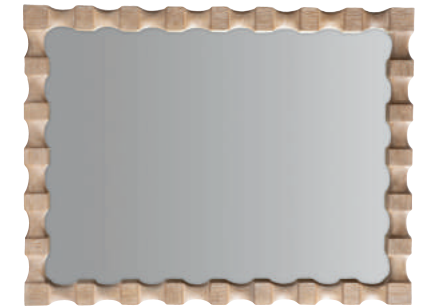

318321 MIRROR

W 52.25 | D 2.13 | H 40.25 in.
W 132.72 | D 5.41 | H 102.24 cm.

Cast resin carved wood look frame with non-beveled mirrored glass. Can be hung vertically or horizontally. Marcona finish.

Appearing on page 13.