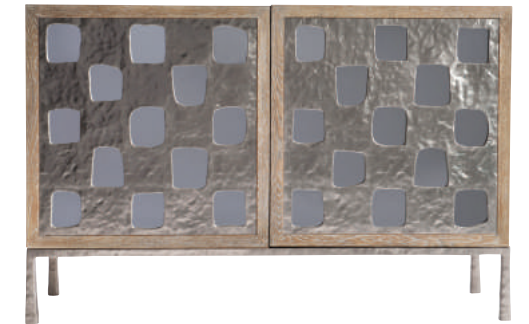

Appearing on page 22.

318115 DOOR CHEST

W 55.75 | D 19.75 | H 36 in.
W 141.61 | D 50.17 | H 91.44 cm.

Two push-to-open, soft-close doors with mirrored glass on door fronts, overlaid with inset textured cast aluminum in Frosted Nickel finish. Mirror is visible through cutouts in metal overlays. One adjustable shelf behind each door. Textured metal base in Frosted Nickel finish. Adjustable glides. Anti-tip kit. Marcona finish on case.
Note: Not designed to support TV and/or other media.

Appearing on page 23.

318870 ENTERTAINMENT CREDENZA

W 72.69 | D 19.94 | H 32 in.
W 184.63 | D 50.65 | H 81.28 cm.

Four push-to-open, soft-close doors-one on far left and far right, and center paired doors each with dimensional shaped cast resin front overlay. Behind the far left and right doors are one adjustable/removable shelf vents, and a covered grommet hole. Frosted Nickel finish on cast aluminum base with stretchers. Legs taper outward. Adjustable glides. Anti-tip kit. Marcona finish.
Note: Designed to support TV and/or other media.