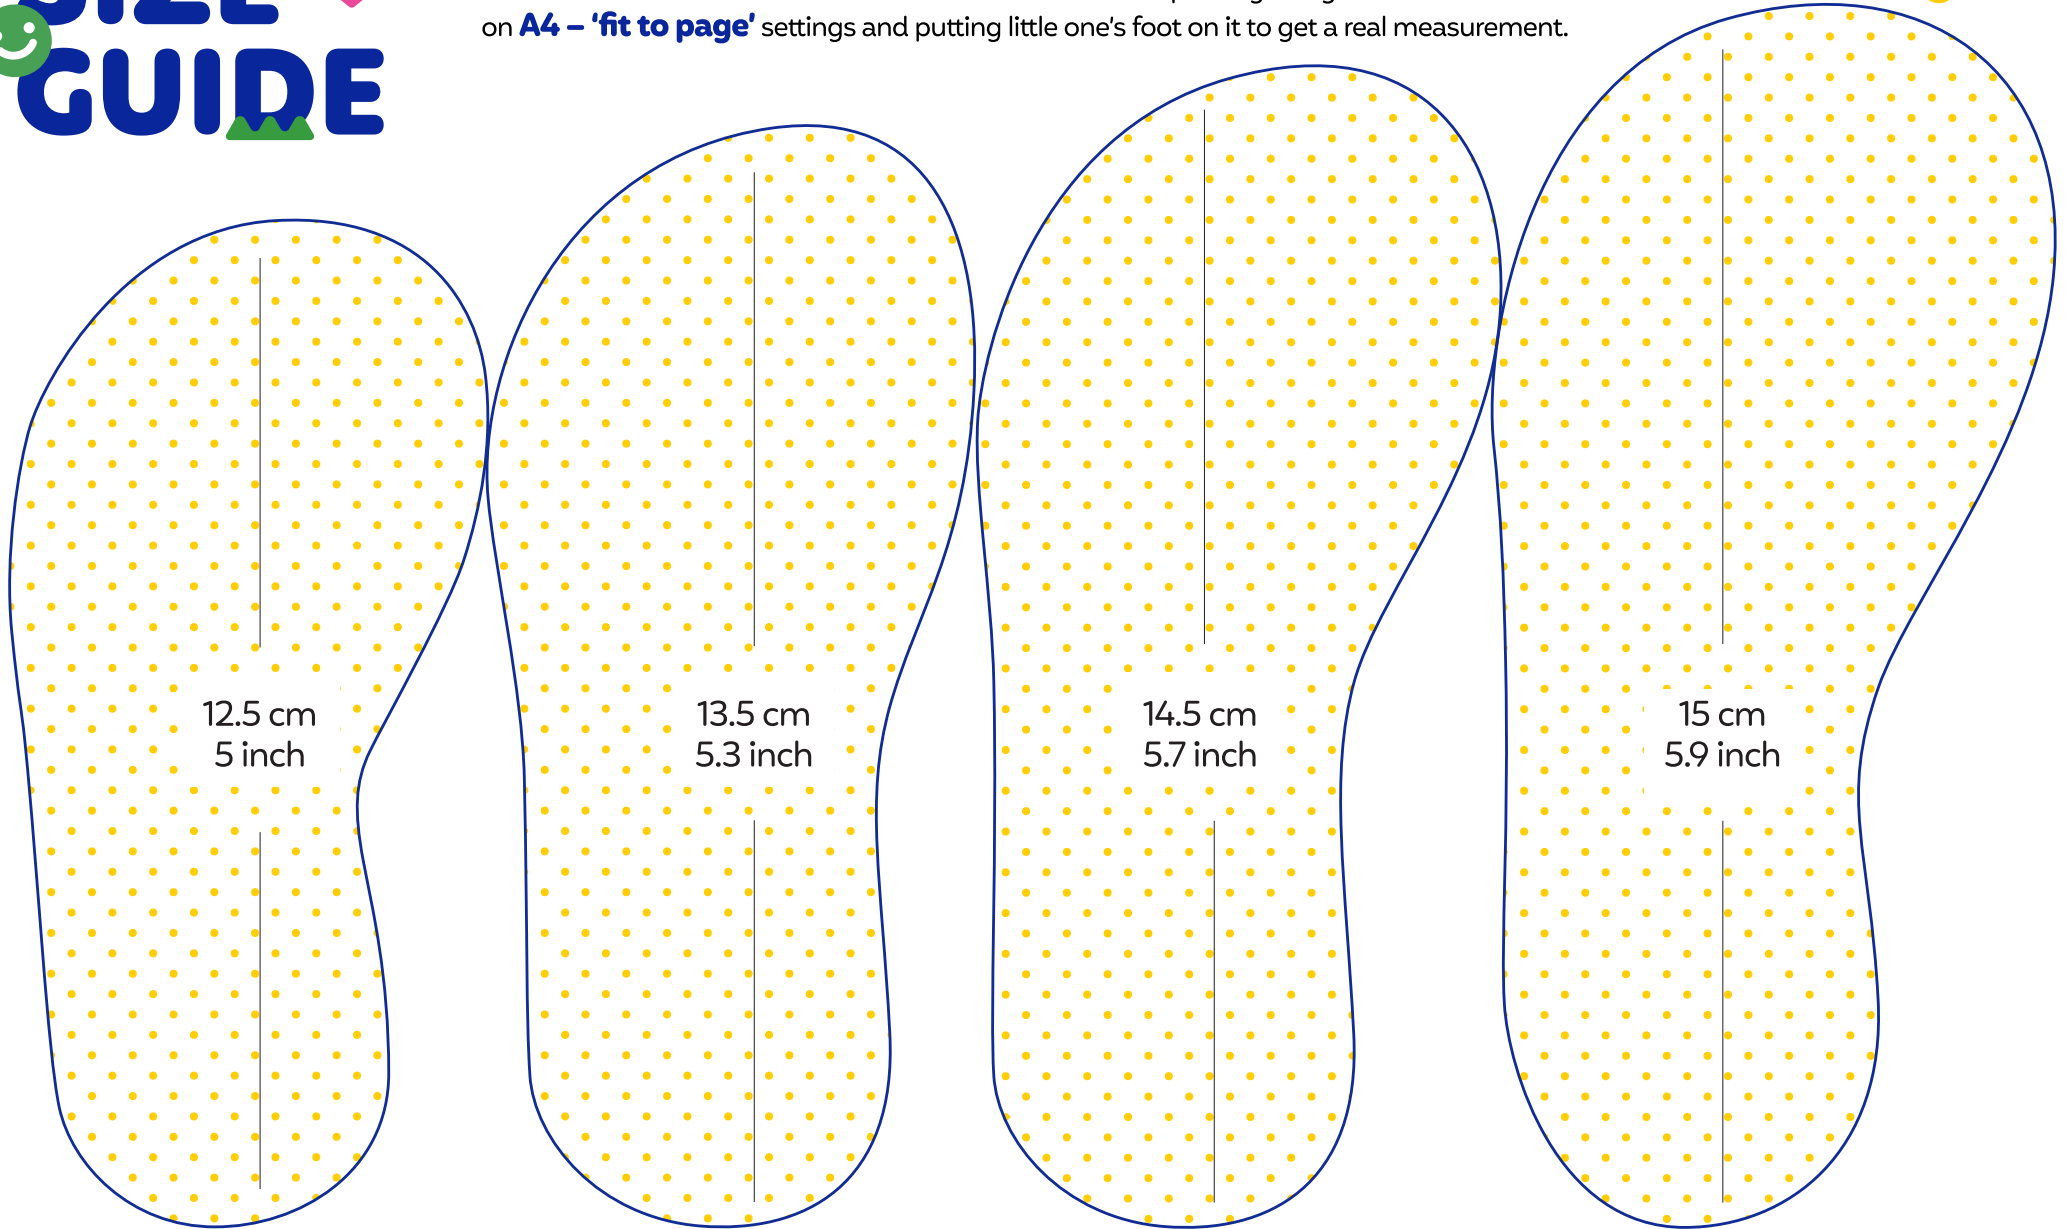

# SIZE GUIDE

We want to make sure you get the right fit with Muunjoo sock shoes. These are the real outlines of our insoles. We recommend printing this guide on **A4 – 'fit to page'** settings and putting little one's foot on it to get a real measurement.

12.5 cm  
5 inch

13.5 cm  
5.3 inch

14.5 cm  
5.7 inch

15 cm  
5.9 inch

Shoe size 20/21  
6-12 months • US 5

Shoe size 22/23  
12-18 months • US 6

Shoe size 24/25  
18-24 months • US 7

Shoe size 26/27  
2-3 years • US 8