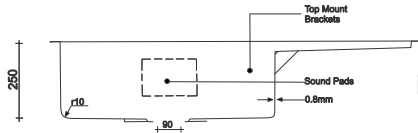

— **FS - 24 - ALEX** —

Type : Single Bowl Drain Board
 Size in mm : 1140x505x250 mm
 Size in inch : (45x20x10 inch)

Silver
 Black
 Gold
 Copper

- Rs. 10,945/-

Accessories include
 Basket | Coupling | Waste Pipe Set

FS - 15DRAIN - ALEX

— **Handmade Kitchen Sink** —

Type : Single Bowl With Dustbin
Size in mm : 935x455x250 mm
Size in inch : (37x18x10 inch)

Silver
 Black
 Gold
 Copper

- Rs. 13,245/-

Accessories include
 Basket | Coupling | Waste Pipe Set

— **FS - 30 - ALEX** —

Type : Double Bowl With Dustbin
Size in mm : 1140x505x250 mm
Size in inch : (45x20x10 inch)

Silver
 Black
 Gold
 Copper

- Rs. 14,245/-

Accessories include
 Basket | Coupling | Waste Pipe Set