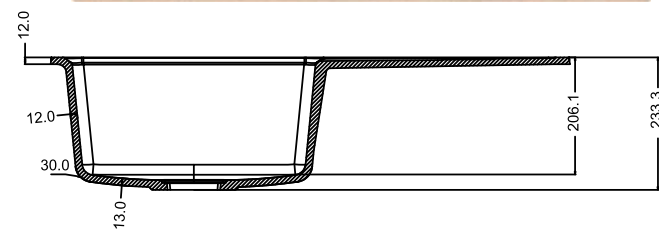

MRP:
GRANITE: ₹11850/-
METALLIC: ₹14150/-

Accessories include
Basket | Coupling | Waste Pipe Set

— FQS - 204 - ALEX —

SIZE: 18"x36"
WEIGHT: 18.50kg.(Aprx.)

MRP:
GRANITE: ₹11400/-
METALLIC: ₹13600/-

Accessories include
Basket | Coupling | Waste Pipe Set

— FQS - 203 - ALEX —

Handmade Kitchen Sink

SIZE: 18" x 37"
WEIGHT: 22.00kg.(Aprx.)

MRP:
GRANITE: ₹ 15800/-
METALLIC: ₹ 17200/-

Accessories include
 Basket | Coupling | Waste Pipe Set

FQS -10GS- ALEX

SIZE: 20" x 45"
WEIGHT: 30.50kg.(Aprx.)