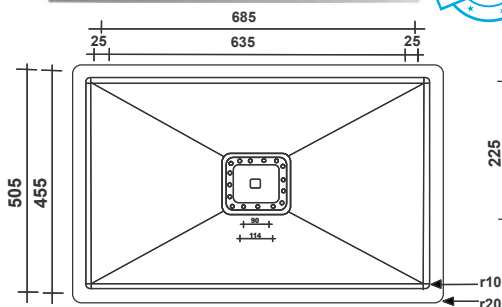

FS - 05 - ALEX

Type : Single Bowl
 Size in mm : 605x455x250 mm
 Size in inch : (24x18x10 inch)

Silver
 Black
 Gold
 Copper

- Rs. 5,205/-
 - Rs. 6,675/-
 - Rs. 6,675/-
 - Rs. 6,675/-

Accessories include
 Basket | Coupling | Waste Pipe Set

FS - 28 - ALEX

Type : Single Bowl
 Size in mm : 685x455x250 mm
 Size in inch : (27x18x9 inch)

Silver
 Black
 Gold
 Copper

- Rs. 8,945/-
 - Rs. 11,245/-

Accessories include
 Basket | Coupling | Waste Pipe Set

FS - 33 - ALEX

Type : Single Bowl
 Size in mm : 685x505x225 mm
 Size in inch : (27x20x9 inch)

Silver
 Black
 Gold
 Copper

- Rs. 8,945/-
 - Rs. 11,245/-

Accessories include
 Basket | Coupling | Waste Pipe Set