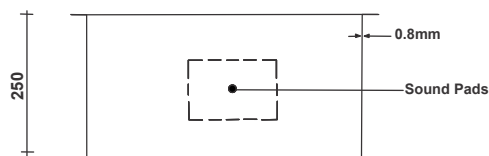

FS - 05 - ALEX

Type : Single Bowl
 Size in mm : 605x455x250 mm
 Size in inch : (24x18x10 inch)

Silver
 Black
 Gold
 Copper

- Rs. 5,205/-
 - Rs. 6,675/-
 - Rs. 6,675/-
 - Rs. 6,675/-

Accessories include
 Basket | Coupling | Waste Pipe Set

FS - 05A - ALEX

Type : Single Bowl Tap Hole
 Size in mm : 605x455x250 mm
 Size in inch : (24x18x10 inch)

Silver
 Black
 Gold
 Copper

- Rs. 5,845/-
 - Rs. 6,945/-

Accessories include
 Basket | Coupling | Waste Pipe Set