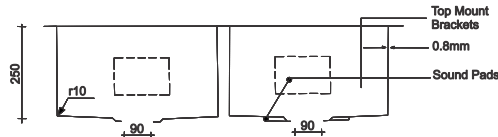

Silver
 Black
 Gold
 Copper

- Rs. 9,945/-
 - Rs. 13,845/-

FS - 11 - ALEX

Type : Double Bowl Tap Hole
 Size in mm : 1140x505x225 mm
 Size in inch : (45x20x10 inch)

Silver
 Black
 Gold
 Copper

- Rs. 10,245/-
 - Rs. 14,715/-

FS - 17 - ALEX

Handmade Kitchen Sink

Type : Double Bowl Tap Hole
 Size in mm : 1140x505x250 mm
 Size in inch : (45x20x10 inch)

Silver
 Black
 Gold
 Copper

- Rs. 10,545/-

Accessories include
 Basket | Coupling | Waste Pipe Set

FS - 27 - ALEX

Type : Double Bowl Drain Board
 Size in mm : 1140x505x250 mm
 Size in inch : (45 x20x10 inch)

Silver
 Black
 Gold
 Copper

- Rs. 13,945/-

Accessories include
 Basket | Coupling | Waste Pipe Set