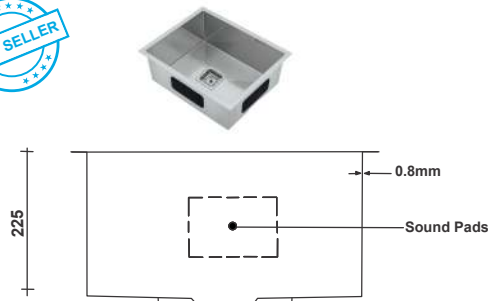

FS - 28 - ALEX

Type : Single Bowl
 Size in mm : 685x455x250 mm
 Size in inch : (27x18x9 inch)

Silver
 Black
 Gold
 Copper

- Rs. 8,945/-
 - Rs. 11,245/-

Accessories include
 Basket | Coupling | Waste Pipe Set

FS - 33 - ALEX

Type : Single Bowl
 Size in mm : 685x505x225 mm
 Size in inch : (27x20x9 inch)

Silver
 Black
 Gold
 Copper

- Rs. 8,945/-
 - Rs. 11,245/-

Accessories include
 Basket | Coupling | Waste Pipe Set