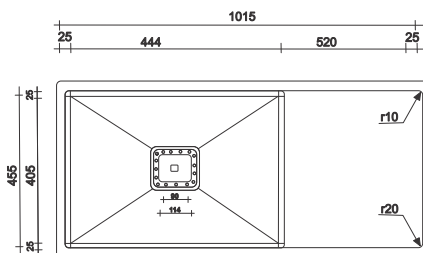

FS - 27 - ALEX

Type : Double Bowl Drain Board
 Size in mm : 1140x505x250 mm
 Size in inch : (45 x20x10 inch)

Silver
 Black
 Gold
 Copper

- Rs. 13,945/-

Accessories include
 Basket | Coupling | Waste Pipe Set

— FS - 12S - ALEX —

— **Handmade Kitchen Sink** —

Type : Single Bowl Drain Board
 Size in mm : 810x505x250 mm
 Size in inch : (32x20x10 inch)

Silver
 Black
 Gold
 Copper

- Rs. 10,245/-

Accessories include
 Basket | Coupling | Waste Pipe Set

— **FS -12 Drain - ALEX** —

Type : Single Bowl Drain Board
 Size in mm : 935x455x250 mm
 Size in inch : (37x18x10 inch)

Silver
 Black
 Gold
 Copper

- Rs. 9,540/-
 - Rs. 12,355/-
 - Rs. 12,545/-

Accessories include
 Basket | Coupling | Waste Pipe Set

— **FS - 09 - ALEX** —

Type : Single Bowl Drain Board
 Size in mm : 1015x455x250 mm
 Size in inch : (40x18x10 inch)

Silver
 Black
 Gold
 Copper

- Rs. 9,845/-

Accessories include
 Basket | Coupling | Waste Pipe Set