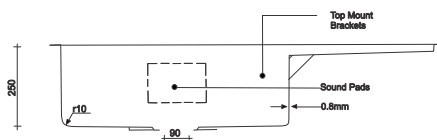

FS - 23402- ALEX

Type : Double Bowl Corner Sink
 Size in mm : 900x900x250 mm
 Size in inch : (36x36x10 inch)

Silver
 Black
 Gold
 Copper

- Rs. 41,245/-

Accessories include
 Basket | Coupling | Waste Pipe Set

FS - 35 - ALEX

— Handmade Kitchen Sink —

Type : Single Bowl Drain Board
Size in mm : 810x505x250 mm
Size in inch : (32 x 20 x 10 inch)

Silver
 Black
 Gold
 Copper

- Rs. 8,640/-

Accessories include
 Basket | Coupling | Waste Pipe Set