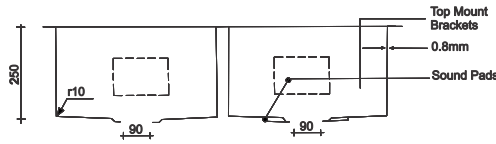

FS - 26 - ALEX

Type : Double Bowl
 Size in mm : 1140x505x250 mm
 Size in inch : (45x20x10 inch)

Silver - Rs. 10,245/-
 Black - Rs. 14,545/-
 Gold - Rs. 14,545/-
 Copper

Accessories include
 Basket | Coupling | Waste Pipe Set

FS - 15 - ALEX

Handmade Kitchen Sink

Type : Double Bowl Tap Hole
 Size in mm : 810x455x250 mm
 Size in inch : (32x18x10 inch)

Silver
 Black
 Gold
 Copper

- Rs. 9,895/-
 - Rs. 14,495/-

FS - 23502 - ALEX

Type : Double Bowl Tap Hole
 Size in mm : 935x455x250 mm
 Size in inch : (37x18x10 inch)

Silver
 Black
 Gold
 Copper

- Rs. 9,945/-
 - Rs. 13,845/-

FS - 11 - ALEX

Type : Double Bowl Tap Hole
 Size in mm : 1140x505x225 mm
 Size in inch : (45x20x10 inch)

Silver
 Black
 Gold
 Copper

- Rs. 10,245/-
 - Rs. 14,715/-