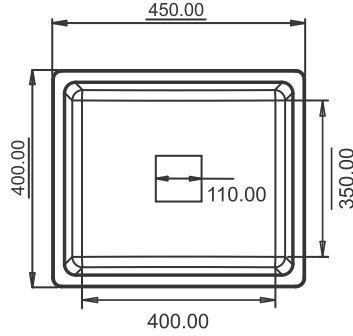

Accessories include
Basket | Coupling | Waste Pipe Set