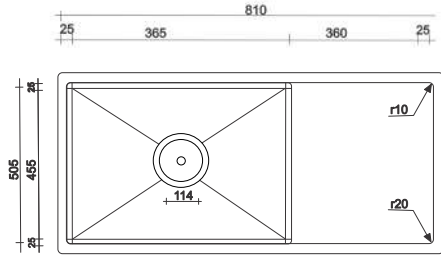

FS - 27 - ALEX

Type : Double Bowl Drain Board
 Size in mm : 1140x505x250 mm
 Size in inch : (45 x20x10 inch)

Silver
 Black
 Gold
 Copper

- Rs. 13,945/-

Accessories include
 Basket | Coupling | Waste Pipe Set

FS - 23402- ALEX

Type : Double Bowl Corner Sink
 Size in mm : 900x900x250 mm
 Size in inch : (36x36x10 inch)

Silver
 Black
 Gold
 Copper

- Rs. 41,245/-

Accessories include
 Basket | Coupling | Waste Pipe Set

— FS - 12S - ALEX —

— **Handmade Kitchen Sink** —

Type : Single Bowl Drain Board
 Size in mm : 810x505x250 mm
 Size in inch : (32x20x10 inch)

Silver
 Black
 Gold
 Copper

- Rs. 10,245/-

Accessories include
 Basket | Coupling | Waste Pipe Set

— **FS -12 Drain - ALEX** —

Type : Single Bowl Drain Board
 Size in mm : 935x455x250 mm
 Size in inch : (37x18x10 inch)

Silver
 Black
 Gold
 Copper

- Rs. 9,540/-
 - Rs. 12,355/-
 - Rs. 12,545/-

Accessories include
 Basket | Coupling | Waste Pipe Set