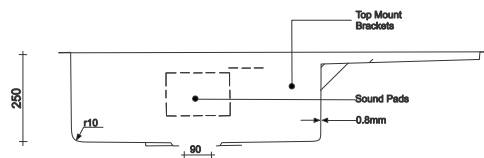

Accessories include
Basket | Coupling | Waste Pipe Set