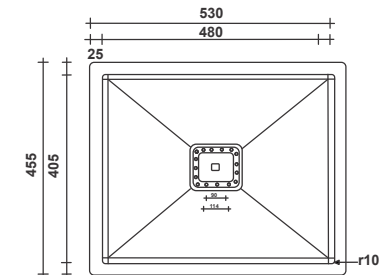

Certified Quality

High Durability

Type : Single Bowl
 Size in mm : 455x405x225 mm
 Size in inch : (18x16x9 inch)

Silver	- Rs. 4,775/-
Black	- Rs. 6,190/-
Gold	- Rs. 6,190/-
Copper	- Rs. 6,190/-

Accessories include
 Basket | Coupling | Waste Pipe Set

FS - 21 - ALEX

Type : Single Bowl
 Size in mm : 505x430x225 mm
 Size in inch : (20x17x9 inch)

Silver	- Rs. 4,850/-
Black	- Rs. 6,305/-
Gold	- Rs. 6,305/-
Copper	- Rs. 6,305/-

Accessories include
 Basket | Coupling | Waste Pipe Set

FS - 02 - ALEX

Type : Single Bowl
 Size in mm : 530x455x225 mm
 Size in inch : (21x18x9 inch)

Silver	- Rs. 4,950/-
Black	- Rs. 6,395/-
Gold	- Rs. 6,395/-
Copper	- Rs. 6,395/-

Accessories include
 Basket | Coupling | Waste Pipe Set

FS - 05 - ALEX

Type : Single Bowl
 Size in mm : 605x455x250 mm
 Size in inch : (24x18x10 inch)

Silver
 Black
 Gold
 Copper

- Rs. 5,205/-
 - Rs. 6,675/-
 - Rs. 6,675/-
 - Rs. 6,675/-

Accessories include
 Basket | Coupling | Waste Pipe Set