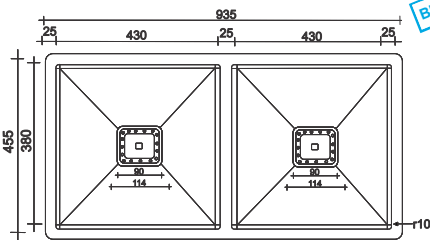

FS - 28 - ALEX

Type : Single Bowl
 Size in mm : 685x455x250 mm
 Size in inch : (27x18x9 inch)

Silver
 Black
 Gold
 Copper

- Rs. 8,945/-
 - Rs. 11,245/-

Accessories include
 Basket | Coupling | Waste Pipe Set

FS - 33 - ALEX

Type : Single Bowl
 Size in mm : 685x505x225 mm
 Size in inch : (27x20x9 inch)

Silver
 Black
 Gold
 Copper

- Rs. 8,945/-
 - Rs. 11,245/-

Accessories include
 Basket | Coupling | Waste Pipe Set

FS - 20 - ALEX

— Handmade Kitchen Sink

Type : Single Bowl
 Size in mm : 760x455x250 mm
 Size in inch : (30x18x10 inch)

Silver - Rs. 9,240/-
 Black - Rs. 12,745/-
 Gold
 Copper

Accessories include
 Basket | Coupling | Waste Pipe Set

— FS - 19 - ALEX

— Handmade Kitchen Sink —

Type : Double Bowl
 Size in mm : 935x455x250 mm
 Size in inch : (37x18x10 inch)

Silver - Rs. 9,915/-
 Black - Rs. 13,545/-
 Gold - Rs. 13,545/-
 Copper

Accessories include
 Basket | Coupling | Waste Pipe Set