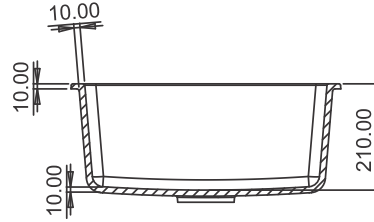

Accessories include
Basket | Coupling | Waste Pipe Set