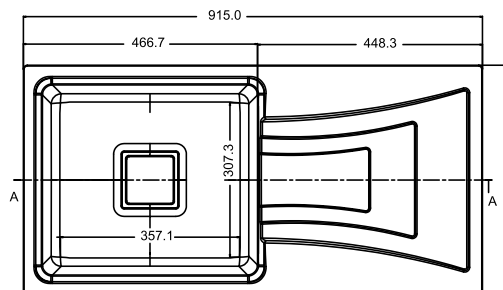

— FQS - 04B - ALEX

— Handmade Kitchen Sink —

SIZE: 39"x19.5"
WEIGHT: 18.3kg.(Aprx.)

MRP:
GRANITE: ₹11225/-
METALLIC: ₹13575/-

Accessories include
Basket | Coupling | Waste Pipe Set

— FQS - 201 - ALEX —

SIZE: 34"x19.5"
WEIGHT: 22kg.(Aprx.)

MRP:
GRANITE: ₹11850/-
METALLIC: ₹14150/-

Accessories include
Basket | Coupling | Waste Pipe Set

— FQS - 204 - ALEX —

SIZE: 18"x36"
WEIGHT: 18.50kg.(Aprx.)

MRP:
GRANITE: ₹11400/-
METALLIC: ₹13600/-

Accessories include
Basket | Coupling | Waste Pipe Set

— FQS - 203 - ALEX —

Handmade Kitchen Sink

SIZE: 18" x 37"
WEIGHT: 22.00kg.(Aprx.)

MRP:
GRANITE: ₹ 15800/-
METALLIC: ₹ 17200/-

Accessories include
 Basket | Coupling | Waste Pipe Set

FQS -10GS- ALEX

SIZE: 20" x 45"
WEIGHT: 30.50kg.(Aprx.)