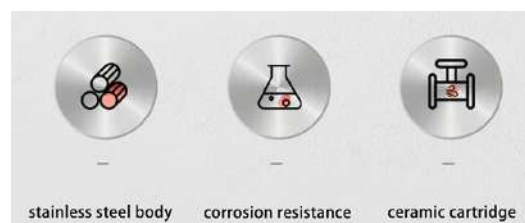

Stainless Steel Waterfall Kitchen Sink Tap Mixer Swivel Spout - Matte Silver