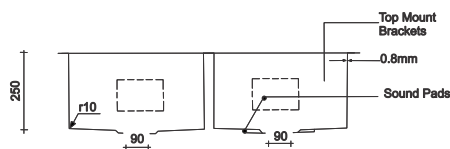

— FS - 10 - ALEX —

Handmade Kitchen Sink

Type : Double Bowl
 Size in mm : 1015x455x250 mm
 Size in inch : (40x18x10 inch)

Silver - Rs. 9,995/-
 Black - Rs. 14,145/-
 Gold
 Copper

Accessories include
 Basket | Coupling | Waste Pipe Set

FS - 25 - ALEX

Type : Double Bowl
 Size in mm : 1065x505x250 mm
 Size in inch : (42x20x10 inch)

Silver - Rs. 10,145/-
 Black - Rs. 14,405/-
 Gold
 Copper

Accessories include
 Basket | Coupling | Waste Pipe Set

FS - 26 - ALEX

Type : Double Bowl
 Size in mm : 1140x505x250 mm
 Size in inch : (45x20x10 inch)

Silver - Rs. 10,245/-
 Black - Rs. 14,545/-
 Gold - Rs. 14,545/-
 Copper

Accessories include
 Basket | Coupling | Waste Pipe Set