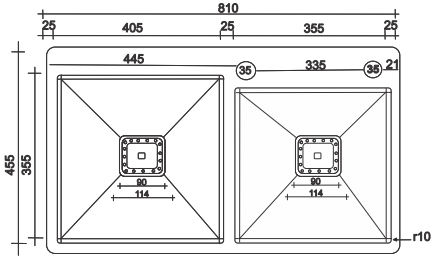

FS - 25 - ALEX

Type : Double Bowl
 Size in mm : 1065x505x250 mm
 Size in inch : (42x20x10 inch)

Silver - Rs. 10,145/-
 Black - Rs. 14,405/-
 Gold
 Copper

Accessories include
 Basket | Coupling | Waste Pipe Set

FS - 26 - ALEX

Type : Double Bowl
 Size in mm : 1140x505x250 mm
 Size in inch : (45x20x10 inch)

Silver - Rs. 10,245/-
 Black - Rs. 14,545/-
 Gold - Rs. 14,545/-
 Copper

Accessories include
 Basket | Coupling | Waste Pipe Set

FS - 15 - ALEX

Handmade Kitchen Sink

Type : Double Bowl Tap Hole
 Size in mm : 810x455x250 mm
 Size in inch : (32x18x10 inch)

Silver
 Black
 Gold
 Copper

- Rs. 9,895/-
 - Rs. 14,495/-

FS - 23502 - ALEX

Type : Double Bowl Tap Hole
 Size in mm : 935x455x250 mm
 Size in inch : (37x18x10 inch)

Silver
 Black
 Gold
 Copper

- Rs. 9,945/-
 - Rs. 13,845/-

FS - 11 - ALEX

Type : Double Bowl Tap Hole
 Size in mm : 1140x505x225 mm
 Size in inch : (45x20x10 inch)

Silver
 Black
 Gold
 Copper

- Rs. 10,245/-
 - Rs. 14,715/-