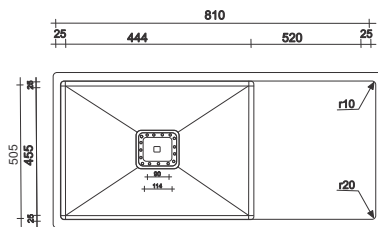

FS - 27 - ALEX

Type : Double Bowl Drain Board
 Size in mm : 1140x505x250 mm
 Size in inch : (45 x20x10 inch)

Silver
 Black
 Gold
 Copper

- Rs. 13,945/-

Accessories include
 Basket | Coupling | Waste Pipe Set

FS - 23402- ALEX

Type : Double Bowl Corner Sink
 Size in mm : 900x900x250 mm
 Size in inch : (36x36x10 inch)

Silver
 Black
 Gold
 Copper

- Rs. 41,245/-

Accessories include
 Basket | Coupling | Waste Pipe Set

FS - 35 - ALEX

— Handmade Kitchen Sink —

Type : Single Bowl Drain Board
Size in mm : 810x505x250 mm
Size in inch : (32 x 20 x 10 inch)

Silver
 Black
 Gold
 Copper

- Rs. 8,640/-

Accessories include
 Basket | Coupling | Waste Pipe Set

— FS - 12S - ALEX —

— **Handmade Kitchen Sink** —

Type : Single Bowl Drain Board
 Size in mm : 810x505x250 mm
 Size in inch : (32x20x10 inch)

Silver
 Black
 Gold
 Copper

- Rs. 10,245/-

Accessories include
 Basket | Coupling | Waste Pipe Set