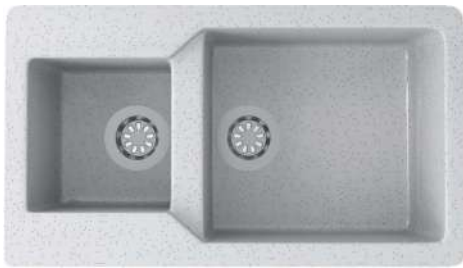

— FQS - 04B - ALEX

— Handmade Kitchen Sink —

SIZE: 39"x19.5"
WEIGHT: 18.3kg.(Aprx.)

MRP:
GRANITE: ₹11225/-
METALLIC: ₹13575/-

Accessories include
Basket | Coupling | Waste Pipe Set

— FQS - 201 - ALEX —

SIZE: 34"x19.5"
WEIGHT: 22kg.(Aprx.)