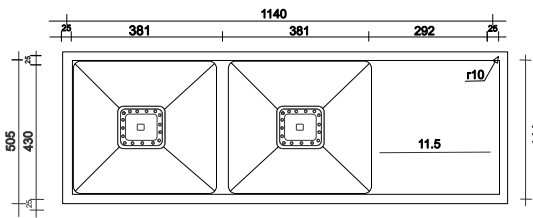

FS - 26 - ALEX

Type : Double Bowl
 Size in mm : 1140x505x250 mm
 Size in inch : (45x20x10 inch)

Silver - Rs. 10,245/-
 Black - Rs. 14,545/-
 Gold - Rs. 14,545/-
 Copper

Accessories include
 Basket | Coupling | Waste Pipe Set

Silver
 Black
 Gold
 Copper

- Rs. 9,945/-
 - Rs. 13,845/-

FS - 11 - ALEX

Type : Double Bowl Tap Hole
 Size in mm : 1140x505x225 mm
 Size in inch : (45x20x10 inch)

Silver
 Black
 Gold
 Copper

- Rs. 10,245/-
 - Rs. 14,715/-

FS - 17 - ALEX

Handmade Kitchen Sink

Type : Double Bowl Tap Hole
 Size in mm : 1140x505x250 mm
 Size in inch : (45x20x10 inch)

Silver
 Black
 Gold
 Copper

- Rs. 10,545/-

Accessories include
 Basket | Coupling | Waste Pipe Set

FS - 27 - ALEX

Type : Double Bowl Drain Board
 Size in mm : 1140x505x250 mm
 Size in inch : (45 x20x10 inch)

Silver
 Black
 Gold
 Copper

- Rs. 13,945/-

Accessories include
 Basket | Coupling | Waste Pipe Set