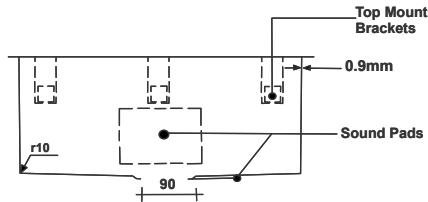

Type : digital Multifunction
: Waterfall Sink
Size in mm : 760 x 450x250 mm
Size in inch : (30x 18x10 inch)

Silver
Black
Gold
Copper

- Rs. 39,205/-

Accessories include

Waterfall Pull out Faucet | Coupling
Waste Pipe Set | Chopping Board | Basket 2 Set