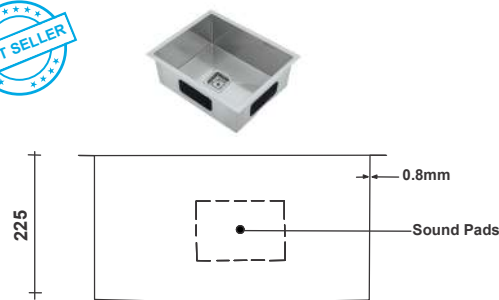

FS - 21 - ALEX

Type : Single Bowl
 Size in mm : 505x430x225 mm
 Size in inch : (20x17x9 inch)

Silver	- Rs. 4,850/-
Black	- Rs. 6,305/-
Gold	- Rs. 6,305/-
Copper	- Rs. 6,305/-

Accessories include
 Basket | Coupling | Waste Pipe Set

FS - 02 - ALEX

Type : Single Bowl
 Size in mm : 530x455x225 mm
 Size in inch : (21x18x9 inch)

Silver	- Rs. 4,950/-
Black	- Rs. 6,395/-
Gold	- Rs. 6,395/-
Copper	- Rs. 6,395/-

Accessories include
 Basket | Coupling | Waste Pipe Set