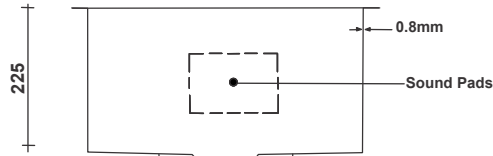

FS - 02 - ALEX

Type : Single Bowl
 Size in mm : 530x455x225 mm
 Size in inch : (21x18x9 inch)

Silver	- Rs. 4,950/-
Black	- Rs. 6,395/-
Gold	- Rs. 6,395/-
Copper	- Rs. 6,395/-

Accessories include
 Basket | Coupling | Waste Pipe Set

FS - 03 - ALEX

Handmade Kitchen Sink

Type : Single Bowl
 Size in mm : 555x455x225 mm
 Size in inch : (22x18x9 inch)

Silver
 Black
 Gold
 Copper

- Rs. 5,045/-
 - Rs. 6,445/-
 - Rs. 6,445/-

Accessories include
 Basket | Coupling | Waste Pipe Set

FS - 05 - ALEX

Type : Single Bowl
 Size in mm : 605x455x250 mm
 Size in inch : (24x18x10 inch)

Silver
 Black
 Gold
 Copper

- Rs. 5,205/-
 - Rs. 6,675/-
 - Rs. 6,675/-
 - Rs. 6,675/-

Accessories include
 Basket | Coupling | Waste Pipe Set