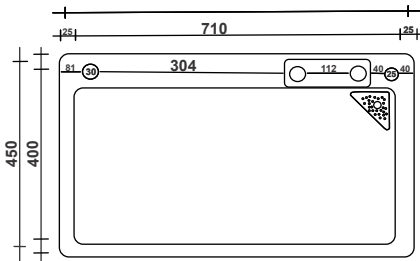

The drain is located in the upper right corner, out of the way of utensils. Slightly sloped bottom for faster drainage

Type : Waterfall Kitchen Sink
 Size in mm : 760 x 450x250 mm
 Size in inch : (30x 18x10 inch)

Type : digital Multifunction
: Waterfall Sink
Size in mm : 760 x 450x250 mm
Size in inch : (30x 18x10 inch)

Silver
Black
Gold
Copper

- Rs. 39,205/-

Accessories include

Waterfall Pull out Faucet | Coupling
Waste Pipe Set | Chopping Board | Basket 2 Set