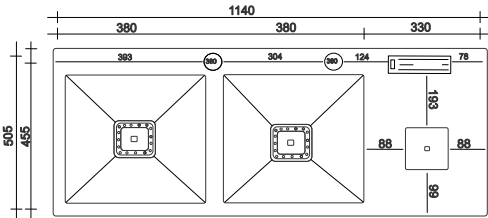

— **FS - 09 - ALEX** —

Type : Single Bowl Drain Board
 Size in mm : 1015x455x250 mm
 Size in inch : (40x18x10 inch)

Silver
 Black
 Gold
 Copper

- Rs. 9,845/-

Accessories include
 Basket | Coupling | Waste Pipe Set

— **FS - 24 - ALEX** —

Type : Single Bowl Drain Board
 Size in mm : 1140x505x250 mm
 Size in inch : (45x20x10 inch)

Silver
 Black
 Gold
 Copper

- Rs. 10,945/-

Accessories include
 Basket | Coupling | Waste Pipe Set

FS - 15DRAIN - ALEX

— **Handmade Kitchen Sink** —

Type : Single Bowl With Dustbin
Size in mm : 935x455x250 mm
Size in inch : (37x18x10 inch)

Silver
 Black
 Gold
 Copper

- Rs. 13,245/-

Accessories include
 Basket | Coupling | Waste Pipe Set

— **FS - 30 - ALEX** —

Type : Double Bowl With Dustbin
Size in mm : 1140x505x250 mm
Size in inch : (45x20x10 inch)

Silver
 Black
 Gold
 Copper

- Rs. 14,245/-

Accessories include
 Basket | Coupling | Waste Pipe Set