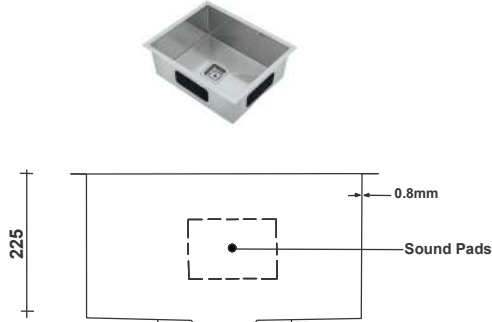

Accessories include
Basket | Coupling | Waste Pipe Set