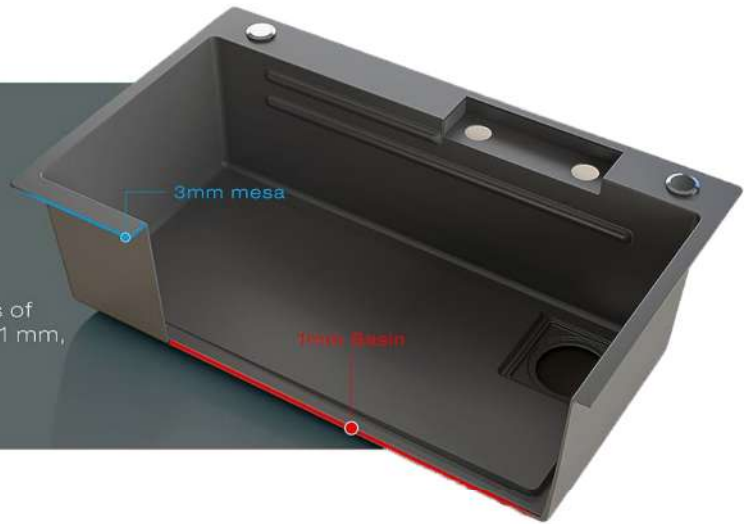

— **FS - 31 - ALEX** —

OPTIONAL ACCESSORIES

BASKET

Model: FSB-099
Size : 18 Inch **MRP:- 580 /-**
Size : 20 inch **MRP:- 640 /-**

TRAY

Model: FSB-099
Size : 18 Inch **MRP:- 580 /-**
Size : 20 inch **MRP:- 640 /-**

DISH RACK

Model: FSB-099
Size : 18 Inch **MRP:- 700 /-**
Size : 20 inch **MRP:- 940 /-**

THICKENED PANEL

Newly upgraded, the thickness of the basin body is increased to 1 mm, which is more durable

SLIGHT SLOPE DRAINAGE