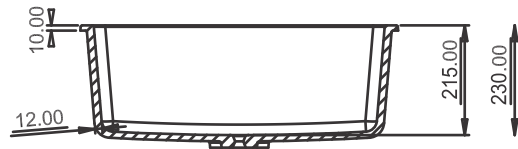

Accessories include
Basket | Coupling | Waste Pipe Set