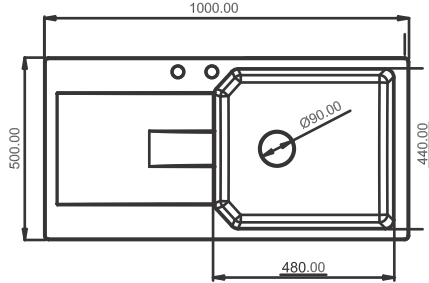

MRP:
GRANITE: ₹6250/-
METALLIC: ₹7550/-

Accessories include
Basket | Coupling | Waste Pipe Set

— FQS - 02G - ALEX

SIZE: 24"x18"
WEIGHT: 12.50kg.(Aprx.)

MRP:
GRANITE: ₹6250/-
METALLIC: ₹7550/-

Accessories include
Basket | Coupling | Waste Pipe Set

— FQS - 04B - ALEX

— Handmade Kitchen Sink —

SIZE: 39"x19.5"
WEIGHT: 18.3kg.(Aprx.)

MRP:
GRANITE: ₹11225/-
METALLIC: ₹13575/-

Accessories include
Basket | Coupling | Waste Pipe Set

— FQS - 201 - ALEX —

SIZE: 34"x19.5"
WEIGHT: 22kg.(Aprx.)