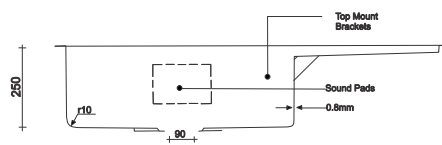

— **FS -12 Drain - ALEX** —

Type : Single Bowl Drain Board
 Size in mm : 935x455x250 mm
 Size in inch : (37x18x10 inch)

Silver
 Black
 Gold
 Copper

- Rs. 9,540/-
 - Rs. 12,355/-
 - Rs. 12,545/-

Accessories include
 Basket | Coupling | Waste Pipe Set

— **FS - 09 - ALEX** —

Type : Single Bowl Drain Board
 Size in mm : 1015x455x250 mm
 Size in inch : (40x18x10 inch)

Silver
 Black
 Gold
 Copper

- Rs. 9,845/-

Accessories include
 Basket | Coupling | Waste Pipe Set

— **FS - 24 - ALEX** —

Type : Single Bowl Drain Board
 Size in mm : 1140x505x250 mm
 Size in inch : (45x20x10 inch)

Silver
 Black
 Gold
 Copper

- Rs. 10,945/-

Accessories include
 Basket | Coupling | Waste Pipe Set