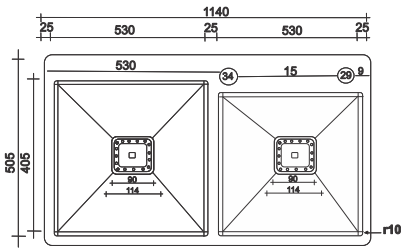

FS - 26 - ALEX

Type : Double Bowl
 Size in mm : 1140x505x250 mm
 Size in inch : (45x20x10 inch)

Silver - Rs. 10,245/-
 Black - Rs. 14,545/-
 Gold - Rs. 14,545/-
 Copper

Accessories include
 Basket | Coupling | Waste Pipe Set

Silver
 Black
 Gold
 Copper

- Rs. 9,945/-
 - Rs. 13,845/-

FS - 11 - ALEX

Type : Double Bowl Tap Hole
 Size in mm : 1140x505x225 mm
 Size in inch : (45x20x10 inch)

Silver
 Black
 Gold
 Copper

- Rs. 10,245/-
 - Rs. 14,715/-

FS - 17 - ALEX

Handmade Kitchen Sink

Type : Double Bowl Tap Hole
 Size in mm : 1140x505x250 mm
 Size in inch : (45x20x10 inch)

Silver
 Black
 Gold
 Copper

- Rs. 10,545/-

Accessories include
 Basket | Coupling | Waste Pipe Set

FS - 27 - ALEX

Type : Double Bowl Drain Board
 Size in mm : 1140x505x250 mm
 Size in inch : (45 x20x10 inch)

Silver
 Black
 Gold
 Copper

- Rs. 13,945/-

Accessories include
 Basket | Coupling | Waste Pipe Set