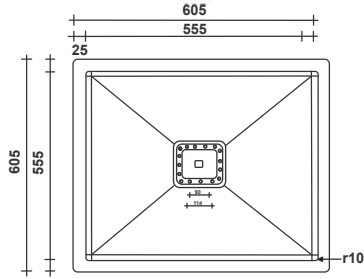

FS - 05 - ALEX

Type : Single Bowl
 Size in mm : 605x455x250 mm
 Size in inch : (24x18x10 inch)

Silver
 Black
 Gold
 Copper

- Rs. 5,205/-
 - Rs. 6,675/-
 - Rs. 6,675/-
 - Rs. 6,675/-

Accessories include
 Basket | Coupling | Waste Pipe Set

FS - 05A - ALEX

Type : Single Bowl Tap Hole
 Size in mm : 605x455x250 mm
 Size in inch : (24x18x10 inch)

Silver
 Black
 Gold
 Copper

- Rs. 5,845/-
 - Rs. 6,945/-

Accessories include
 Basket | Coupling | Waste Pipe Set

FS - 07 - ALEX

Handmade Kitchen Sink

Type : Single Bowl
 Size in mm : 605x605x250 mm
 Size in inch : (24x24x10 inch)

Silver
 Black
 Gold
 Copper

- Rs. 7,715/-

Accessories include
 Basket | Coupling | Waste Pipe Set

FS - 28 - ALEX

Type : Single Bowl
 Size in mm : 685x455x250 mm
 Size in inch : (27x18x9 inch)

Silver
 Black
 Gold
 Copper

- Rs. 8,945/-
 - Rs. 11,245/-

Accessories include
 Basket | Coupling | Waste Pipe Set