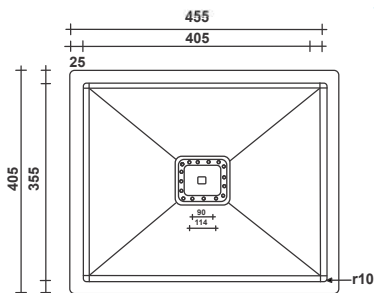

Certified Quality

High Durability

Type : Single Bowl
 Size in mm : 455x405x225 mm
 Size in inch : (18x16x9 inch)

Silver	- Rs. 4,775/-
Black	- Rs. 6,190/-
Gold	- Rs. 6,190/-
Copper	- Rs. 6,190/-

Accessories include
 Basket | Coupling | Waste Pipe Set

FS - 21 - ALEX

Type : Single Bowl
 Size in mm : 505x430x225 mm
 Size in inch : (20x17x9 inch)

Silver	- Rs. 4,850/-
Black	- Rs. 6,305/-
Gold	- Rs. 6,305/-
Copper	- Rs. 6,305/-

Accessories include
 Basket | Coupling | Waste Pipe Set

FS - 02 - ALEX

Type : Single Bowl
 Size in mm : 530x455x225 mm
 Size in inch : (21x18x9 inch)

Silver	- Rs. 4,950/-
Black	- Rs. 6,395/-
Gold	- Rs. 6,395/-
Copper	- Rs. 6,395/-

Accessories include
 Basket | Coupling | Waste Pipe Set