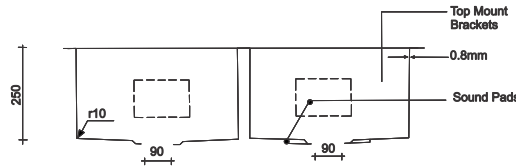

FS - 26 - ALEX

Type : Double Bowl
 Size in mm : 1140x505x250 mm
 Size in inch : (45x20x10 inch)

Silver - Rs. 10,245/-
 Black - Rs. 14,545/-
 Gold - Rs. 14,545/-
 Copper

Accessories include
 Basket | Coupling | Waste Pipe Set

FS - 15 - ALEX

Handmade Kitchen Sink

Type : Double Bowl Tap Hole
 Size in mm : 810x455x250 mm
 Size in inch : (32x18x10 inch)

Silver
 Black
 Gold
 Copper

- Rs. 9,895/-
 - Rs. 14,495/-

FS - 23502 - ALEX

Type : Double Bowl Tap Hole
 Size in mm : 935x455x250 mm
 Size in inch : (37x18x10 inch)

Silver
 Black
 Gold
 Copper

- Rs. 9,945/-
 - Rs. 13,845/-

FS - 11 - ALEX

Type : Double Bowl Tap Hole
 Size in mm : 1140x505x225 mm
 Size in inch : (45x20x10 inch)

Silver
 Black
 Gold
 Copper

- Rs. 10,245/-
 - Rs. 14,715/-