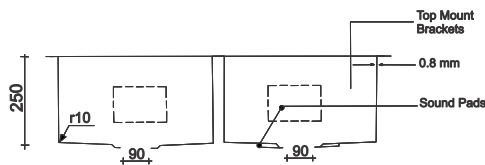

FS - 33 - ALEX

Type : Single Bowl
 Size in mm : 685x505x225 mm
 Size in inch : (27x20x9 inch)

Silver
 Black
 Gold
 Copper

- Rs. 8,945/-
 - Rs. 11,245/-

Accessories include
 Basket | Coupling | Waste Pipe Set

FS - 20 - ALEX

— Handmade Kitchen Sink

Type : Single Bowl
 Size in mm : 760x455x250 mm
 Size in inch : (30x18x10 inch)

Silver - Rs. 9,240/-
 Black - Rs. 12,745/-
 Gold
 Copper

Accessories include
 Basket | Coupling | Waste Pipe Set

— FS - 19 - ALEX

— Handmade Kitchen Sink —

Type : Double Bowl
 Size in mm : 935x455x250 mm
 Size in inch : (37x18x10 inch)

Silver - Rs. 9,915/-
 Black - Rs. 13,545/-
 Gold - Rs. 13,545/-
 Copper

Accessories include
 Basket | Coupling | Waste Pipe Set