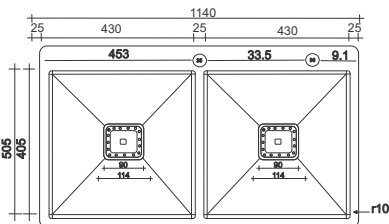

FS - 26 - ALEX

Type : Double Bowl
 Size in mm : 1140x505x250 mm
 Size in inch : (45x20x10 inch)

Silver - Rs. 10,245/-
 Black - Rs. 14,545/-
 Gold - Rs. 14,545/-
 Copper

Accessories include
 Basket | Coupling | Waste Pipe Set

Silver
 Black
 Gold
 Copper

- Rs. 9,945/-
 - Rs. 13,845/-

FS - 11 - ALEX

Type : Double Bowl Tap Hole
 Size in mm : 1140x505x225 mm
 Size in inch : (45x20x10 inch)

Silver
 Black
 Gold
 Copper

- Rs. 10,245/-
 - Rs. 14,715/-

FS - 17 - ALEX

Handmade Kitchen Sink

Type : Double Bowl Tap Hole
 Size in mm : 1140x505x250 mm
 Size in inch : (45x20x10 inch)

Silver
 Black
 Gold
 Copper

- Rs. 10,545/-

Accessories include
 Basket | Coupling | Waste Pipe Set

FS - 27 - ALEX

Type : Double Bowl Drain Board
 Size in mm : 1140x505x250 mm
 Size in inch : (45 x20x10 inch)

Silver
 Black
 Gold
 Copper

- Rs. 13,945/-

Accessories include
 Basket | Coupling | Waste Pipe Set