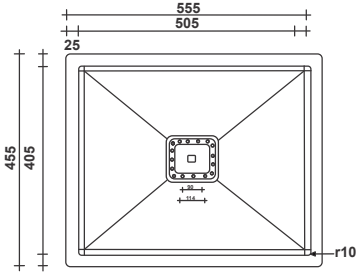

FS - 02 - ALEX

Type : Single Bowl
 Size in mm : 530x455x225 mm
 Size in inch : (21x18x9 inch)

Silver	- Rs. 4,950/-
Black	- Rs. 6,395/-
Gold	- Rs. 6,395/-
Copper	- Rs. 6,395/-

Accessories include
 Basket | Coupling | Waste Pipe Set

FS - 03 - ALEX

Handmade Kitchen Sink

Type : Single Bowl
 Size in mm : 555x455x225 mm
 Size in inch : (22x18x9 inch)

Silver
 Black
 Gold
 Copper

- Rs. 5,045/-
 - Rs. 6,445/-
 - Rs. 6,445/-

Accessories include
 Basket | Coupling | Waste Pipe Set

FS - 05 - ALEX

Type : Single Bowl
 Size in mm : 605x455x250 mm
 Size in inch : (24x18x10 inch)

Silver
 Black
 Gold
 Copper

- Rs. 5,205/-
 - Rs. 6,675/-
 - Rs. 6,675/-
 - Rs. 6,675/-

Accessories include
 Basket | Coupling | Waste Pipe Set

FS - 05A - ALEX

Type : Single Bowl Tap Hole
 Size in mm : 605x455x250 mm
 Size in inch : (24x18x10 inch)

Silver
 Black
 Gold
 Copper

- Rs. 5,845/-
 - Rs. 6,945/-

Accessories include
 Basket | Coupling | Waste Pipe Set