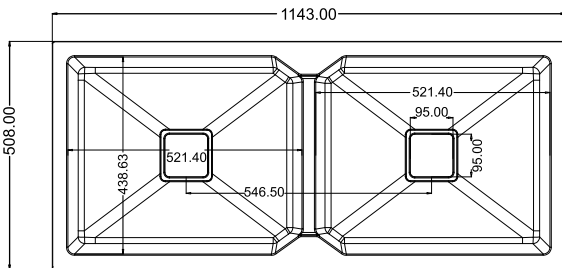

Handmade Kitchen Sink

SIZE: 18" x 37"
WEIGHT: 22.00kg.(Aprx.)

MRP:
GRANITE: ₹ 15800/-
METALLIC: ₹ 17200/-

Accessories include
Basket | Coupling | Waste Pipe Set

FQS -10GS- ALEX

SIZE: 20" x 45"
WEIGHT: 30.50kg.(Aprx.)

MRP:
GRANITE: ₹ 22400/-
METALLIC: ₹ 24600/-

Accessories include
Basket | Coupling | Waste Pipe Set

FQS - 202 - ALEX