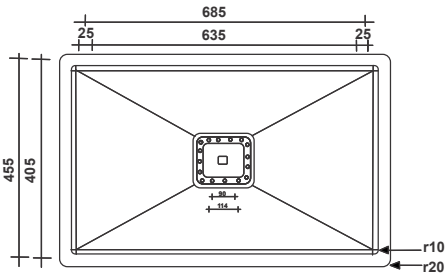

FS - 05A - ALEX

Type : Single Bowl Tap Hole
 Size in mm : 605x455x250 mm
 Size in inch : (24x18x10 inch)

Silver
 Black
 Gold
 Copper

- Rs. 5,845/-
 - Rs. 6,945/-

Accessories include
 Basket | Coupling | Waste Pipe Set

FS - 07 - ALEX

Handmade Kitchen Sink

Type : Single Bowl
 Size in mm : 605x605x250 mm
 Size in inch : (24x24x10 inch)

Silver
 Black
 Gold
 Copper

- Rs. 7,715/-

Accessories include
 Basket | Coupling | Waste Pipe Set

FS - 28 - ALEX

Type : Single Bowl
 Size in mm : 685x455x250 mm
 Size in inch : (27x18x9 inch)

Silver
 Black
 Gold
 Copper

- Rs. 8,945/-
 - Rs. 11,245/-

Accessories include
 Basket | Coupling | Waste Pipe Set

FS - 33 - ALEX

Type : Single Bowl
 Size in mm : 685x505x225 mm
 Size in inch : (27x20x9 inch)

Silver
 Black
 Gold
 Copper

- Rs. 8,945/-
 - Rs. 11,245/-

Accessories include
 Basket | Coupling | Waste Pipe Set