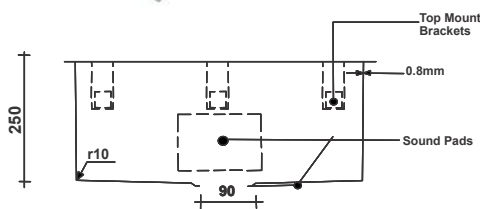

Accessories include
Basket | Coupling | Waste Pipe Set

— FS - 19 - ALEX