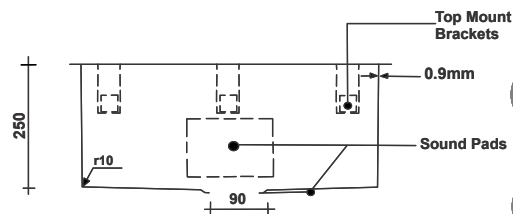

Accessories include

Waterfall Pull out Faucet | Coupling
Waste Pipe Set | Chopping Board | Basket 2 Set

— FS - WF1H - ALEX