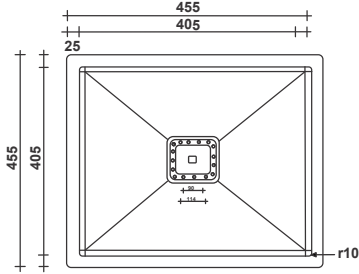

Accessories include
Basket | Coupling | Waste Pipe Set