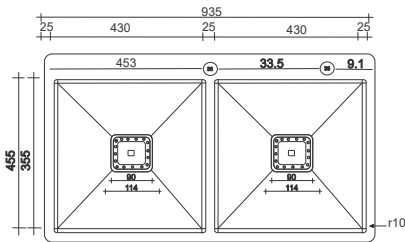

FS - 25 - ALEX

Type : Double Bowl
 Size in mm : 1065x505x250 mm
 Size in inch : (42x20x10 inch)

Silver - Rs. 10,145/-
 Black - Rs. 14,405/-
 Gold
 Copper

Accessories include
 Basket | Coupling | Waste Pipe Set

FS - 26 - ALEX

Type : Double Bowl
 Size in mm : 1140x505x250 mm
 Size in inch : (45x20x10 inch)

Silver - Rs. 10,245/-
 Black - Rs. 14,545/-
 Gold - Rs. 14,545/-
 Copper

Accessories include
 Basket | Coupling | Waste Pipe Set

FS - 15 - ALEX

Handmade Kitchen Sink

Type : Double Bowl Tap Hole
 Size in mm : 810x455x250 mm
 Size in inch : (32x18x10 inch)

Silver
 Black
 Gold
 Copper

- Rs. 9,895/-
 - Rs. 14,495/-

FS - 23502 - ALEX

Type : Double Bowl Tap Hole
 Size in mm : 935x455x250 mm
 Size in inch : (37x18x10 inch)

Silver
 Black
 Gold
 Copper

- Rs. 9,945/-
 - Rs. 13,845/-

FS - 11 - ALEX

Type : Double Bowl Tap Hole
 Size in mm : 1140x505x225 mm
 Size in inch : (45x20x10 inch)

Silver
 Black
 Gold
 Copper

- Rs. 10,245/-
 - Rs. 14,715/-