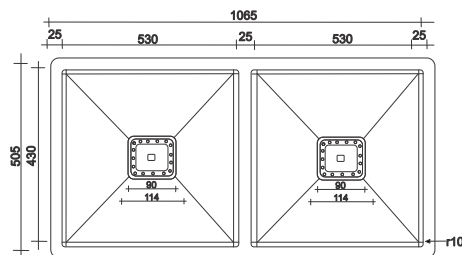

— FS - 19 - ALEX

— Handmade Kitchen Sink —

Type : Double Bowl
 Size in mm : 935x455x250 mm
 Size in inch : (37x18x10 inch)

Silver - Rs. 9,915/-
 Black - Rs. 13,545/-
 Gold - Rs. 13,545/-
 Copper

Accessories include
 Basket | Coupling | Waste Pipe Set

— FS - 10 - ALEX —

Handmade Kitchen Sink

Type : Double Bowl
 Size in mm : 1015x455x250 mm
 Size in inch : (40x18x10 inch)

Silver - Rs. 9,995/-
 Black - Rs. 14,145/-
 Gold
 Copper

Accessories include
 Basket | Coupling | Waste Pipe Set

FS - 25 - ALEX

Type : Double Bowl
 Size in mm : 1065x505x250 mm
 Size in inch : (42x20x10 inch)

Silver - Rs. 10,145/-
 Black - Rs. 14,405/-
 Gold
 Copper

Accessories include
 Basket | Coupling | Waste Pipe Set

FS - 26 - ALEX

Type : Double Bowl
 Size in mm : 1140x505x250 mm
 Size in inch : (45x20x10 inch)

Silver - Rs. 10,245/-
 Black - Rs. 14,545/-
 Gold - Rs. 14,545/-
 Copper

Accessories include
 Basket | Coupling | Waste Pipe Set