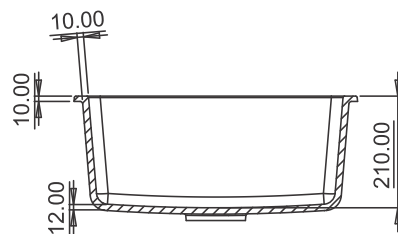

MRP:
GRANITE: ₹6250/-
METALLIC: ₹7550/-

Accessories include
Basket | Coupling | Waste Pipe Set

— FQS - 02G - ALEX

SIZE: 24"x18"
WEIGHT: 12.50kg.(Aprx.)

MRP:
GRANITE: ₹6250/-
METALLIC: ₹7550/-

Accessories include
Basket | Coupling | Waste Pipe Set