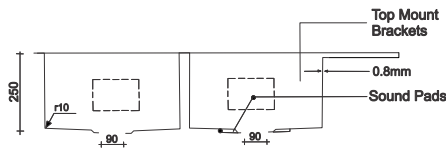

— **FS - 24 - ALEX** —

Type : Single Bowl Drain Board
 Size in mm : 1140x505x250 mm
 Size in inch : (45x20x10 inch)

Silver
 Black
 Gold
 Copper

- Rs. 10,945/-

Accessories include
 Basket | Coupling | Waste Pipe Set

FS - 15DRAIN - ALEX

— **Handmade Kitchen Sink** —

Type : Single Bowl With Dustbin
Size in mm : 935x455x250 mm
Size in inch : (37x18x10 inch)

Silver
 Black
 Gold
 Copper

- Rs. 13,245/-

Accessories include
 Basket | Coupling | Waste Pipe Set

— **FS - 30 - ALEX** —

Type : Double Bowl With Dustbin
Size in mm : 1140x505x250 mm
Size in inch : (45x20x10 inch)

Silver
 Black
 Gold
 Copper

- Rs. 14,245/-

Accessories include
 Basket | Coupling | Waste Pipe Set