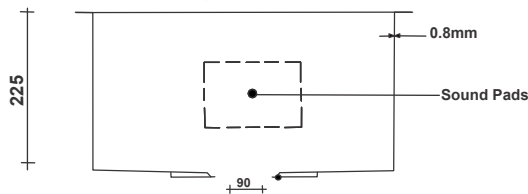

Certified Quality

High Durability

Type : Single Bowl
 Size in mm : 455x405x225 mm
 Size in inch : (18x16x9 inch)

Silver	- Rs. 4,775/-
Black	- Rs. 6,190/-
Gold	- Rs. 6,190/-
Copper	- Rs. 6,190/-

Accessories include
 Basket | Coupling | Waste Pipe Set