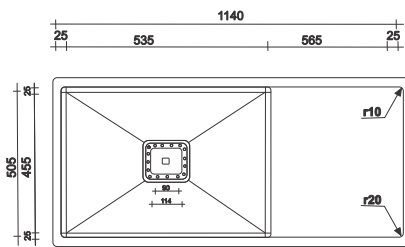

FS - 27 - ALEX

Type : Double Bowl Drain Board
 Size in mm : 1140x505x250 mm
 Size in inch : (45 x20x10 inch)

Silver
 Black
 Gold
 Copper

- Rs. 13,945/-

Accessories include
 Basket | Coupling | Waste Pipe Set

— **FS -12 Drain - ALEX** —

Type : Single Bowl Drain Board
 Size in mm : 935x455x250 mm
 Size in inch : (37x18x10 inch)

Silver
 Black
 Gold
 Copper

- Rs. 9,540/-
 - Rs. 12,355/-
 - Rs. 12,545/-

Accessories include
 Basket | Coupling | Waste Pipe Set

— **FS - 09 - ALEX** —

Type : Single Bowl Drain Board
 Size in mm : 1015x455x250 mm
 Size in inch : (40x18x10 inch)

Silver
 Black
 Gold
 Copper

- Rs. 9,845/-

Accessories include
 Basket | Coupling | Waste Pipe Set

— **FS - 24 - ALEX** —

Type : Single Bowl Drain Board
 Size in mm : 1140x505x250 mm
 Size in inch : (45x20x10 inch)

Silver
 Black
 Gold
 Copper

- Rs. 10,945/-

Accessories include
 Basket | Coupling | Waste Pipe Set