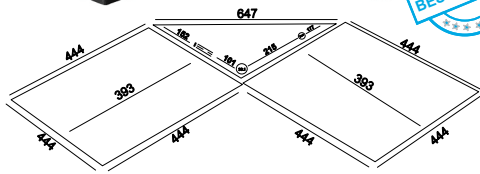

FS - 26 - ALEX

Type : Double Bowl
 Size in mm : 1140x505x250 mm
 Size in inch : (45x20x10 inch)

Silver - Rs. 10,245/-
 Black - Rs. 14,545/-
 Gold - Rs. 14,545/-
 Copper

Accessories include
 Basket | Coupling | Waste Pipe Set

FS - 17 - ALEX

Handmade Kitchen Sink

Type : Double Bowl Tap Hole
 Size in mm : 1140x505x250 mm
 Size in inch : (45x20x10 inch)

Silver
 Black
 Gold
 Copper

- Rs. 10,545/-

Accessories include
 Basket | Coupling | Waste Pipe Set

FS - 27 - ALEX

Type : Double Bowl Drain Board
 Size in mm : 1140x505x250 mm
 Size in inch : (45 x20x10 inch)

Silver
 Black
 Gold
 Copper

- Rs. 13,945/-

Accessories include
 Basket | Coupling | Waste Pipe Set

FS - 23402- ALEX

Type : Double Bowl Corner Sink
 Size in mm : 900x900x250 mm
 Size in inch : (36x36x10 inch)

Silver
 Black
 Gold
 Copper

- Rs. 41,245/-

Accessories include
 Basket | Coupling | Waste Pipe Set