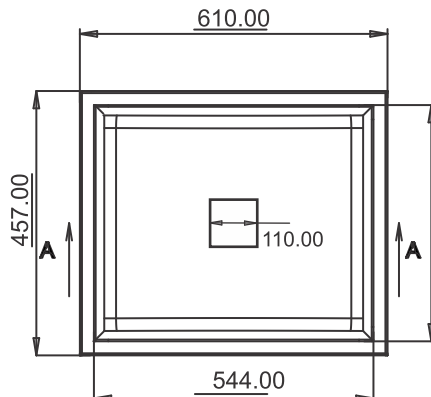

Accessories include
Basket | Coupling | Waste Pipe Set

— FQS - 04B - ALEX