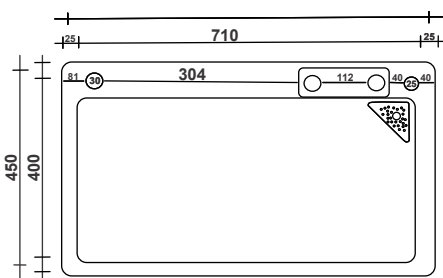

Accessories include

Waterfall Pull out Faucet | Coupling
Waste Pipe Set | Chopping Board | Basket 2 Set

— FS - WF1H - ALEX