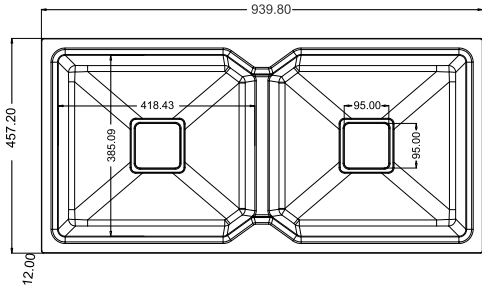

— FQS - 203 - ALEX —

Handmade Kitchen Sink

SIZE: 18" x 37"
WEIGHT: 22.00kg.(Aprx.)

MRP:
GRANITE: ₹ 15800/-
METALLIC: ₹ 17200/-

Accessories include
 Basket | Coupling | Waste Pipe Set

FQS -10GS- ALEX

SIZE: 20" x 45"
WEIGHT: 30.50kg.(Aprx.)