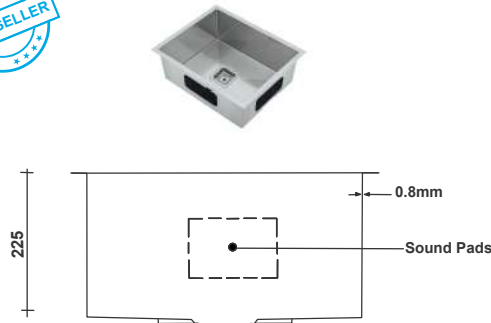

Accessories include
Basket | Coupling | Waste Pipe Set