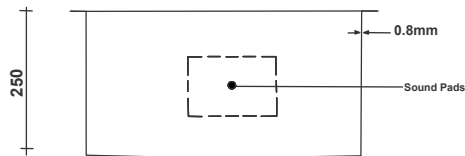

FS - 02 - ALEX

Type : Single Bowl
 Size in mm : 530x455x225 mm
 Size in inch : (21x18x9 inch)

Silver	- Rs. 4,950/-
Black	- Rs. 6,395/-
Gold	- Rs. 6,395/-
Copper	- Rs. 6,395/-

Accessories include
 Basket | Coupling | Waste Pipe Set

FS - 03 - ALEX

Handmade Kitchen Sink

Type : Single Bowl
 Size in mm : 555x455x225 mm
 Size in inch : (22x18x9 inch)

Silver
 Black
 Gold
 Copper

- Rs. 5,045/-
 - Rs. 6,445/-
 - Rs. 6,445/-

Accessories include
 Basket | Coupling | Waste Pipe Set

FS - 05 - ALEX

Type : Single Bowl
 Size in mm : 605x455x250 mm
 Size in inch : (24x18x10 inch)

Silver
 Black
 Gold
 Copper

- Rs. 5,205/-
 - Rs. 6,675/-
 - Rs. 6,675/-
 - Rs. 6,675/-

Accessories include
 Basket | Coupling | Waste Pipe Set