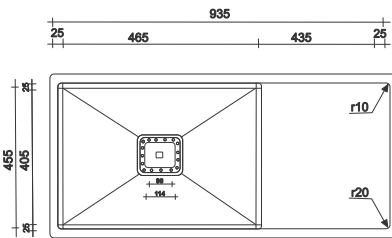

FS - 27 - ALEX

Type : Double Bowl Drain Board
 Size in mm : 1140x505x250 mm
 Size in inch : (45 x20x10 inch)

Silver
 Black
 Gold
 Copper

- Rs. 13,945/-

Accessories include
 Basket | Coupling | Waste Pipe Set

FS - 23402- ALEX

Type : Double Bowl Corner Sink
 Size in mm : 900x900x250 mm
 Size in inch : (36x36x10 inch)

Silver
 Black
 Gold
 Copper

- Rs. 41,245/-

Accessories include
 Basket | Coupling | Waste Pipe Set

— FS - 12S - ALEX —

— **Handmade Kitchen Sink** —

Type : Single Bowl Drain Board
 Size in mm : 810x505x250 mm
 Size in inch : (32x20x10 inch)

Silver
 Black
 Gold
 Copper

- Rs. 10,245/-

Accessories include
 Basket | Coupling | Waste Pipe Set

— **FS -12 Drain - ALEX** —

Type : Single Bowl Drain Board
 Size in mm : 935x455x250 mm
 Size in inch : (37x18x10 inch)

Silver
 Black
 Gold
 Copper

- Rs. 9,540/-
 - Rs. 12,355/-
 - Rs. 12,545/-

Accessories include
 Basket | Coupling | Waste Pipe Set