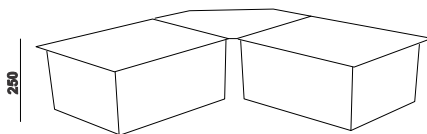

FS - 17 - ALEX

Handmade Kitchen Sink

Type : Double Bowl Tap Hole
 Size in mm : 1140x505x250 mm
 Size in inch : (45x20x10 inch)

Silver
 Black
 Gold
 Copper

- Rs. 10,545/-

Accessories include
 Basket | Coupling | Waste Pipe Set

FS - 27 - ALEX

Type : Double Bowl Drain Board
 Size in mm : 1140x505x250 mm
 Size in inch : (45 x20x10 inch)

Silver
 Black
 Gold
 Copper

- Rs. 13,945/-

Accessories include
 Basket | Coupling | Waste Pipe Set

FS - 23402- ALEX

Type : Double Bowl Corner Sink
 Size in mm : 900x900x250 mm
 Size in inch : (36x36x10 inch)

Silver
 Black
 Gold
 Copper

- Rs. 41,245/-

Accessories include
 Basket | Coupling | Waste Pipe Set