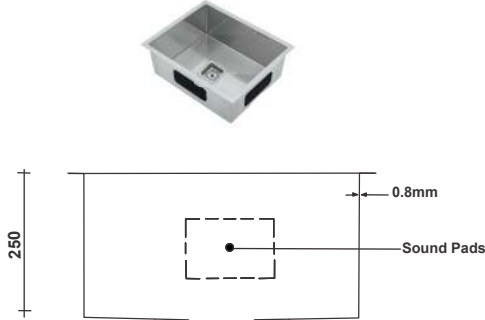

FS - 05A - ALEX

Type : Single Bowl Tap Hole
 Size in mm : 605x455x250 mm
 Size in inch : (24x18x10 inch)

Silver
 Black
 Gold
 Copper

- Rs. 5,845/-
 - Rs. 6,945/-

Accessories include
 Basket | Coupling | Waste Pipe Set

FS - 07 - ALEX

Handmade Kitchen Sink

Type : Single Bowl
 Size in mm : 605x605x250 mm
 Size in inch : (24x24x10 inch)

Silver
 Black
 Gold
 Copper

- Rs. 7,715/-

Accessories include
 Basket | Coupling | Waste Pipe Set