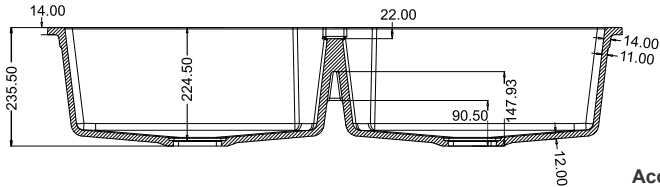

— FQS - 203 - ALEX —

Handmade Kitchen Sink

SIZE: 18" x 37"
WEIGHT: 22.00kg.(Aprx.)

MRP:
GRANITE: ₹ 15800/-
METALLIC: ₹ 17200/-

Accessories include
 Basket | Coupling | Waste Pipe Set

FQS -10GS- ALEX

SIZE: 20" x 45"
WEIGHT: 30.50kg.(Aprx.)

MRP:
GRANITE: ₹ 22400/-
METALLIC: ₹ 24600/-

Accessories include
 Basket | Coupling | Waste Pipe Set

FQS - 202 - ALEX

MACHIN MADE KITCHEN SINK

Handmade Kitchen Sink

Type : Single Bowl
 Size in mm : 455x405x205 mm
 Size in inch : (18x16x8 inch)
 Bowl Size : 16x14 inch
 Finish : Glossy / Matt