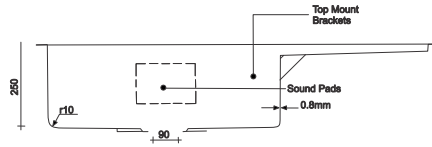

FS - 23402- ALEX

Type : Double Bowl Corner Sink
 Size in mm : 900x900x250 mm
 Size in inch : (36x36x10 inch)

Silver
 Black
 Gold
 Copper

- Rs. 41,245/-

Accessories include
 Basket | Coupling | Waste Pipe Set

FS - 35 - ALEX

— Handmade Kitchen Sink —

Type : Single Bowl Drain Board
Size in mm : 810x505x250 mm
Size in inch : (32 x 20 x 10 inch)

Silver
 Black
 Gold
 Copper

- Rs. 8,640/-

Accessories include
 Basket | Coupling | Waste Pipe Set

— FS - 12S - ALEX —

— **Handmade Kitchen Sink** —

Type : Single Bowl Drain Board
 Size in mm : 810x505x250 mm
 Size in inch : (32x20x10 inch)

Silver
 Black
 Gold
 Copper

- Rs. 10,245/-

Accessories include
 Basket | Coupling | Waste Pipe Set

— **FS -12 Drain - ALEX** —

Type : Single Bowl Drain Board
 Size in mm : 935x455x250 mm
 Size in inch : (37x18x10 inch)

Silver
 Black
 Gold
 Copper

- Rs. 9,540/-
 - Rs. 12,355/-
 - Rs. 12,545/-

Accessories include
 Basket | Coupling | Waste Pipe Set