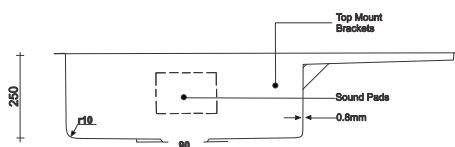

— FS - 12S - ALEX —

— **Handmade Kitchen Sink** —

Type : Single Bowl Drain Board
 Size in mm : 810x505x250 mm
 Size in inch : (32x20x10 inch)

Silver
 Black
 Gold
 Copper

- Rs. 10,245/-

Accessories include
 Basket | Coupling | Waste Pipe Set

— **FS -12 Drain - ALEX** —

Type : Single Bowl Drain Board
 Size in mm : 935x455x250 mm
 Size in inch : (37x18x10 inch)

Silver
 Black
 Gold
 Copper

- Rs. 9,540/-
 - Rs. 12,355/-
 - Rs. 12,545/-

Accessories include
 Basket | Coupling | Waste Pipe Set

— **FS - 09 - ALEX** —

Type : Single Bowl Drain Board
 Size in mm : 1015x455x250 mm
 Size in inch : (40x18x10 inch)

Silver
 Black
 Gold
 Copper

- Rs. 9,845/-

Accessories include
 Basket | Coupling | Waste Pipe Set