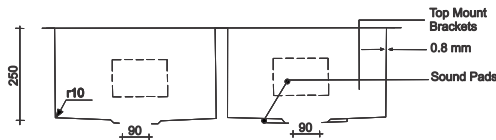

— FS - 19 - ALEX

— Handmade Kitchen Sink —

Type : Double Bowl
 Size in mm : 935x455x250 mm
 Size in inch : (37x18x10 inch)

Silver - Rs. 9,915/-
 Black - Rs. 13,545/-
 Gold - Rs. 13,545/-
 Copper

Accessories include
 Basket | Coupling | Waste Pipe Set

— FS - 10 - ALEX —

Handmade Kitchen Sink

Type : Double Bowl
 Size in mm : 1015x455x250 mm
 Size in inch : (40x18x10 inch)

Silver - Rs. 9,995/-
 Black - Rs. 14,145/-
 Gold
 Copper

Accessories include
 Basket | Coupling | Waste Pipe Set