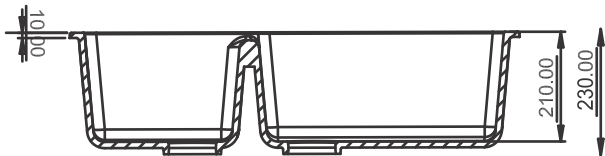

Accessories include
Basket | Coupling | Waste Pipe Set