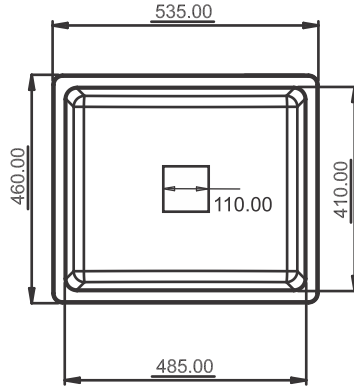

Accessories include
Basket | Coupling | Waste Pipe Set