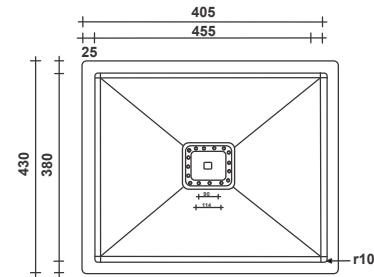

Certified Quality

High Durability

Type : Single Bowl
 Size in mm : 455x405x225 mm
 Size in inch : (18x16x9 inch)

Silver	- Rs. 4,775/-
Black	- Rs. 6,190/-
Gold	- Rs. 6,190/-
Copper	- Rs. 6,190/-

Accessories include
 Basket | Coupling | Waste Pipe Set

Handmade Kitchen Sink

Type : Single Bowl
 Size in mm : 455x455x225 mm
 Size in inch : (18x18x9 inch)

Silver	- Rs. 5,395/-
Black	- Rs. 7,880/-
Gold	- Rs. 7,880/-
Copper	- Rs. 7,880/-

Accessories include
 Basket | Coupling | Waste Pipe Set

FS - 21 - ALEX

Type : Single Bowl
 Size in mm : 505x430x225 mm
 Size in inch : (20x17x9 inch)

Silver	- Rs. 4,850/-
Black	- Rs. 6,305/-
Gold	- Rs. 6,305/-
Copper	- Rs. 6,305/-

Accessories include
 Basket | Coupling | Waste Pipe Set

FS - 02 - ALEX

Type : Single Bowl
 Size in mm : 530x455x225 mm
 Size in inch : (21x18x9 inch)

Silver	- Rs. 4,950/-
Black	- Rs. 6,395/-
Gold	- Rs. 6,395/-
Copper	- Rs. 6,395/-

Accessories include
 Basket | Coupling | Waste Pipe Set