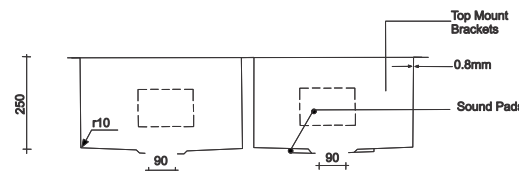

— FS - 10 - ALEX —

Handmade Kitchen Sink

Type : Double Bowl
 Size in mm : 1015x455x250 mm
 Size in inch : (40x18x10 inch)

Silver - Rs. 9,995/-
 Black - Rs. 14,145/-
 Gold
 Copper

Accessories include
 Basket | Coupling | Waste Pipe Set

FS - 25 - ALEX

Type : Double Bowl
 Size in mm : 1065x505x250 mm
 Size in inch : (42x20x10 inch)

Silver - Rs. 10,145/-
 Black - Rs. 14,405/-
 Gold
 Copper

Accessories include
 Basket | Coupling | Waste Pipe Set

FS - 26 - ALEX

Type : Double Bowl
 Size in mm : 1140x505x250 mm
 Size in inch : (45x20x10 inch)

Silver - Rs. 10,245/-
 Black - Rs. 14,545/-
 Gold - Rs. 14,545/-
 Copper

Accessories include
 Basket | Coupling | Waste Pipe Set