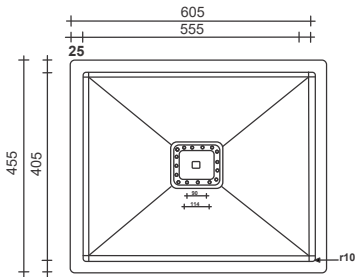

FS - 21 - ALEX

Type : Single Bowl
 Size in mm : 505x430x225 mm
 Size in inch : (20x17x9 inch)

Silver	- Rs. 4,850/-
Black	- Rs. 6,305/-
Gold	- Rs. 6,305/-
Copper	- Rs. 6,305/-

Accessories include
 Basket | Coupling | Waste Pipe Set

FS - 02 - ALEX

Type : Single Bowl
 Size in mm : 530x455x225 mm
 Size in inch : (21x18x9 inch)

Silver	- Rs. 4,950/-
Black	- Rs. 6,395/-
Gold	- Rs. 6,395/-
Copper	- Rs. 6,395/-

Accessories include
 Basket | Coupling | Waste Pipe Set

FS - 03 - ALEX

Handmade Kitchen Sink

Type : Single Bowl
 Size in mm : 555x455x225 mm
 Size in inch : (22x18x9 inch)

Silver
 Black
 Gold
 Copper

- Rs. 5,045/-
 - Rs. 6,445/-
 - Rs. 6,445/-

Accessories include
 Basket | Coupling | Waste Pipe Set

FS - 05 - ALEX

Type : Single Bowl
 Size in mm : 605x455x250 mm
 Size in inch : (24x18x10 inch)

Silver
 Black
 Gold
 Copper

- Rs. 5,205/-
 - Rs. 6,675/-
 - Rs. 6,675/-
 - Rs. 6,675/-

Accessories include
 Basket | Coupling | Waste Pipe Set