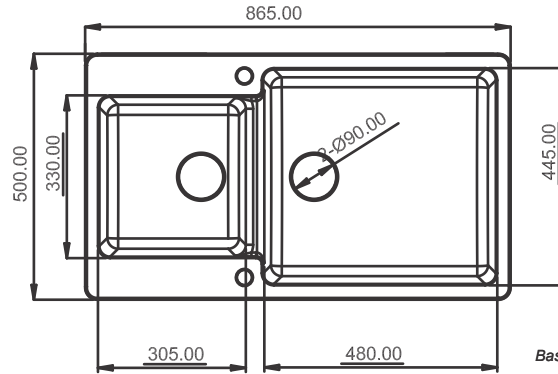

Accessories include
Basket | Coupling | Waste Pipe Set