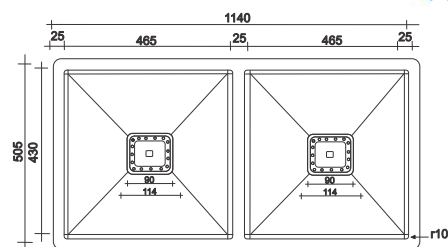

— FS - 10 - ALEX —

Handmade Kitchen Sink

Type : Double Bowl
 Size in mm : 1015x455x250 mm
 Size in inch : (40x18x10 inch)

Silver - Rs. 9,995/-
 Black - Rs. 14,145/-
 Gold
 Copper

Accessories include
 Basket | Coupling | Waste Pipe Set

FS - 25 - ALEX

Type : Double Bowl
 Size in mm : 1065x505x250 mm
 Size in inch : (42x20x10 inch)

Silver - Rs. 10,145/-
 Black - Rs. 14,405/-
 Gold
 Copper

Accessories include
 Basket | Coupling | Waste Pipe Set

FS - 26 - ALEX

Type : Double Bowl
 Size in mm : 1140x505x250 mm
 Size in inch : (45x20x10 inch)

Silver - Rs. 10,245/-
 Black - Rs. 14,545/-
 Gold - Rs. 14,545/-
 Copper

Accessories include
 Basket | Coupling | Waste Pipe Set