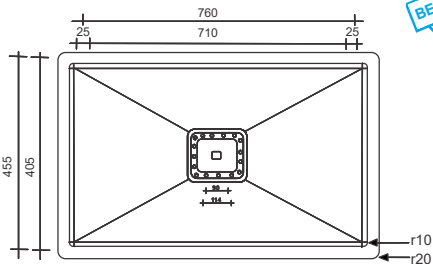

FS - 28 - ALEX

Type : Single Bowl
 Size in mm : 685x455x250 mm
 Size in inch : (27x18x9 inch)

Silver
 Black
 Gold
 Copper

- Rs. 8,945/-
 - Rs. 11,245/-

Accessories include
 Basket | Coupling | Waste Pipe Set

FS - 33 - ALEX

Type : Single Bowl
 Size in mm : 685x505x225 mm
 Size in inch : (27x20x9 inch)

Silver
 Black
 Gold
 Copper

- Rs. 8,945/-
 - Rs. 11,245/-

Accessories include
 Basket | Coupling | Waste Pipe Set

FS - 20 - ALEX

— Handmade Kitchen Sink

Type : Single Bowl
 Size in mm : 760x455x250 mm
 Size in inch : (30x18x10 inch)

Silver - Rs. 9,240/-
 Black - Rs. 12,745/-
 Gold
 Copper

Accessories include
 Basket | Coupling | Waste Pipe Set

— FS - 19 - ALEX

— Handmade Kitchen Sink —

Type : Double Bowl
 Size in mm : 935x455x250 mm
 Size in inch : (37x18x10 inch)

Silver - Rs. 9,915/-
 Black - Rs. 13,545/-
 Gold - Rs. 13,545/-
 Copper

Accessories include
 Basket | Coupling | Waste Pipe Set