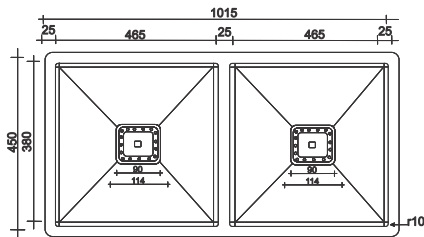

FS - 33 - ALEX

Type : Single Bowl
 Size in mm : 685x505x225 mm
 Size in inch : (27x20x9 inch)

Silver
 Black
 Gold
 Copper

- Rs. 8,945/-
 - Rs. 11,245/-

Accessories include
 Basket | Coupling | Waste Pipe Set

— FS - 19 - ALEX

— Handmade Kitchen Sink —

Type : Double Bowl
 Size in mm : 935x455x250 mm
 Size in inch : (37x18x10 inch)

Silver - Rs. 9,915/-
 Black - Rs. 13,545/-
 Gold - Rs. 13,545/-
 Copper

Accessories include
 Basket | Coupling | Waste Pipe Set

— FS - 10 - ALEX —

Handmade Kitchen Sink

Type : Double Bowl
 Size in mm : 1015x455x250 mm
 Size in inch : (40x18x10 inch)

Silver - Rs. 9,995/-
 Black - Rs. 14,145/-
 Gold
 Copper

Accessories include
 Basket | Coupling | Waste Pipe Set

FS - 25 - ALEX

Type : Double Bowl
 Size in mm : 1065x505x250 mm
 Size in inch : (42x20x10 inch)

Silver - Rs. 10,145/-
 Black - Rs. 14,405/-
 Gold
 Copper

Accessories include
 Basket | Coupling | Waste Pipe Set