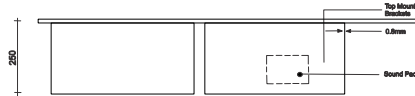

Silver
 Black
 Gold
 Copper

- Rs. 9,945/-
 - Rs. 13,845/-

FS - 11 - ALEX

Type : Double Bowl Tap Hole
 Size in mm : 1140x505x225 mm
 Size in inch : (45x20x10 inch)

Silver
 Black
 Gold
 Copper

- Rs. 10,245/-
 - Rs. 14,715/-

FS - 17 - ALEX

Handmade Kitchen Sink

Type : Double Bowl Tap Hole
 Size in mm : 1140x505x250 mm
 Size in inch : (45x20x10 inch)

Silver
 Black
 Gold
 Copper

- Rs. 10,545/-

Accessories include
 Basket | Coupling | Waste Pipe Set

FS - 27 - ALEX

Type : Double Bowl Drain Board
 Size in mm : 1140x505x250 mm
 Size in inch : (45 x20x10 inch)

Silver
 Black
 Gold
 Copper

- Rs. 13,945/-

Accessories include
 Basket | Coupling | Waste Pipe Set

FS - 23402- ALEX

Type : Double Bowl Corner Sink
 Size in mm : 900x900x250 mm
 Size in inch : (36x36x10 inch)

Silver
 Black
 Gold
 Copper

- Rs. 41,245/-

Accessories include
 Basket | Coupling | Waste Pipe Set