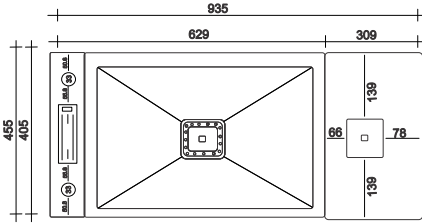

— **FS - 09 - ALEX** —

Type : Single Bowl Drain Board
 Size in mm : 1015x455x250 mm
 Size in inch : (40x18x10 inch)

Silver
 Black
 Gold
 Copper

- Rs. 9,845/-

Accessories include
 Basket | Coupling | Waste Pipe Set

— **FS - 24 - ALEX** —

Type : Single Bowl Drain Board
 Size in mm : 1140x505x250 mm
 Size in inch : (45x20x10 inch)

Silver
 Black
 Gold
 Copper

- Rs. 10,945/-

Accessories include
 Basket | Coupling | Waste Pipe Set

FS - 15DRAIN - ALEX

— **Handmade Kitchen Sink** —

Type : Single Bowl With Dustbin
Size in mm : 935x455x250 mm
Size in inch : (37x18x10 inch)

Silver
 Black
 Gold
 Copper

- Rs. 13,245/-

Accessories include
 Basket | Coupling | Waste Pipe Set

— **FS - 30 - ALEX** —

Type : Double Bowl With Dustbin
Size in mm : 1140x505x250 mm
Size in inch : (45x20x10 inch)

Silver
 Black
 Gold
 Copper

- Rs. 14,245/-

Accessories include
 Basket | Coupling | Waste Pipe Set