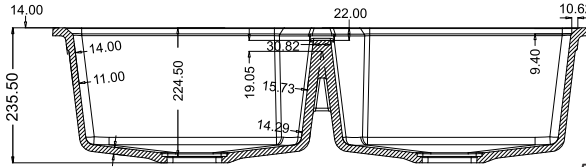

— FQS - 04B - ALEX

— Handmade Kitchen Sink —

SIZE: 39"x19.5"
WEIGHT: 18.3kg.(Aprx.)

MRP:
GRANITE: ₹11225/-
METALLIC: ₹13575/-

Accessories include
Basket | Coupling | Waste Pipe Set

— FQS - 201 - ALEX —

SIZE: 34"x19.5"
WEIGHT: 22kg.(Aprx.)

MRP:
GRANITE: ₹11850/-
METALLIC: ₹14150/-

Accessories include
Basket | Coupling | Waste Pipe Set

— FQS - 204 - ALEX —

SIZE: 18"x36"
WEIGHT: 18.50kg.(Aprx.)

MRP:
GRANITE: ₹11400/-
METALLIC: ₹13600/-

Accessories include
Basket | Coupling | Waste Pipe Set

— FQS - 203 - ALEX —

Handmade Kitchen Sink

SIZE: 18" x 37"
WEIGHT: 22.00kg.(Aprx.)

MRP:
GRANITE: ₹ 15800/-
METALLIC: ₹ 17200/-

Accessories include
 Basket | Coupling | Waste Pipe Set

FQS -10GS- ALEX

SIZE: 20" x 45"
WEIGHT: 30.50kg.(Aprx.)