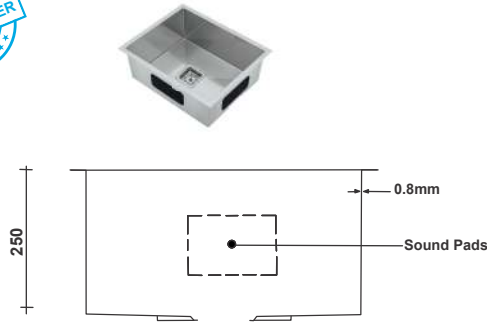

FS - 07 - ALEX

Handmade Kitchen Sink

Type : Single Bowl
 Size in mm : 605x605x250 mm
 Size in inch : (24x24x10 inch)

Silver
 Black
 Gold
 Copper

- Rs. 7,715/-

Accessories include
 Basket | Coupling | Waste Pipe Set

FS - 28 - ALEX

Type : Single Bowl
 Size in mm : 685x455x250 mm
 Size in inch : (27x18x9 inch)

Silver
 Black
 Gold
 Copper

- Rs. 8,945/-
 - Rs. 11,245/-

Accessories include
 Basket | Coupling | Waste Pipe Set