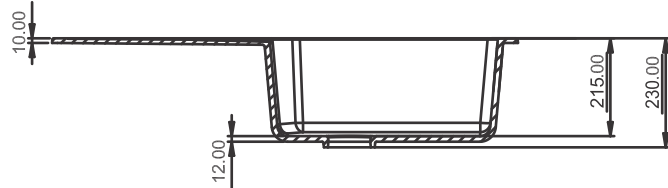

Accessories include
Basket | Coupling | Waste Pipe Set