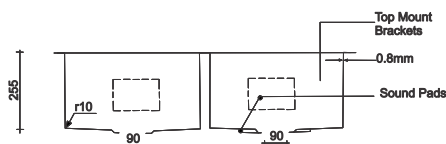

FS - 26 - ALEX

Type : Double Bowl
 Size in mm : 1140x505x250 mm
 Size in inch : (45x20x10 inch)

Silver - Rs. 10,245/-
 Black - Rs. 14,545/-
 Gold - Rs. 14,545/-
 Copper

Accessories include
 Basket | Coupling | Waste Pipe Set

Silver
 Black
 Gold
 Copper

- Rs. 9,945/-
 - Rs. 13,845/-

FS - 11 - ALEX

Type : Double Bowl Tap Hole
 Size in mm : 1140x505x225 mm
 Size in inch : (45x20x10 inch)

Silver
 Black
 Gold
 Copper

- Rs. 10,245/-
 - Rs. 14,715/-

FS - 17 - ALEX

Handmade Kitchen Sink

Type : Double Bowl Tap Hole
 Size in mm : 1140x505x250 mm
 Size in inch : (45x20x10 inch)

Silver
 Black
 Gold
 Copper

- Rs. 10,545/-

Accessories include
 Basket | Coupling | Waste Pipe Set