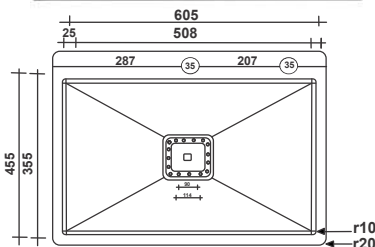

FS - 02 - ALEX

Type : Single Bowl
 Size in mm : 530x455x225 mm
 Size in inch : (21x18x9 inch)

Silver	- Rs. 4,950/-
Black	- Rs. 6,395/-
Gold	- Rs. 6,395/-
Copper	- Rs. 6,395/-

Accessories include
 Basket | Coupling | Waste Pipe Set

FS - 03 - ALEX

Handmade Kitchen Sink

Type : Single Bowl
 Size in mm : 555x455x225 mm
 Size in inch : (22x18x9 inch)

Silver
 Black
 Gold
 Copper

- Rs. 5,045/-
 - Rs. 6,445/-
 - Rs. 6,445/-

Accessories include
 Basket | Coupling | Waste Pipe Set

FS - 05 - ALEX

Type : Single Bowl
 Size in mm : 605x455x250 mm
 Size in inch : (24x18x10 inch)

Silver
 Black
 Gold
 Copper

- Rs. 5,205/-
 - Rs. 6,675/-
 - Rs. 6,675/-
 - Rs. 6,675/-

Accessories include
 Basket | Coupling | Waste Pipe Set

FS - 05A - ALEX

Type : Single Bowl Tap Hole
 Size in mm : 605x455x250 mm
 Size in inch : (24x18x10 inch)

Silver
 Black
 Gold
 Copper

- Rs. 5,845/-
 - Rs. 6,945/-

Accessories include
 Basket | Coupling | Waste Pipe Set