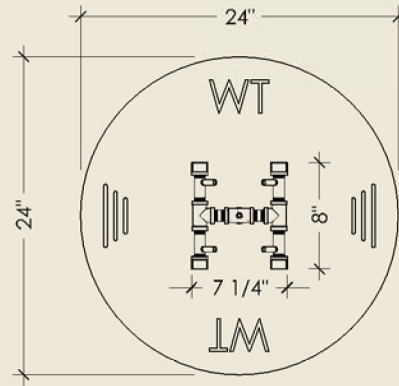

MLS60

PRODUCT DESCRIPTION:

The MLS60, the original ICC Design Certified Crossfire Burner, is established with a specific air-to-gas mixture ratio which produces a taller, brighter flame while using half the fuel of conventional fire rings. Operates on either Natural Gas (NG) or Liquid Propane (LP). The MLS60 comes with a standard 24" aluminum plate. Other plate options available. Please discuss these options with your sales representative.

MLS60:

MAX OUTPUT: 60,000 BTU WEIGHT: ##lbs. DIMENSION: 24"L x 24"W x 4 1/2"H

Made from brass and aluminum, the MLS60 is noncorrosive and comes with a FULL LIFETIME WARRANTY.

Western Log Home Supply
 2501 S Louise AVE 90546
 Sioux Falls, SD 57109
 (970) 315-2660
 www.westernloghomesupply.com

TOP ELEVATION

FRONT ELEVATION

1/2" ALUMINUM
COUPLING

MLS60 - Match Lit 60K System
 shown with 24" round plate.
 Other plate options available

Notes:

1. For outdoor/interior use only.
2. Modification of product will void any certification and warranty.
3. Follow all installation instructions and local codes.
4. Recommended to be installed by a certified plumbing professional.
5. All dimensions are true and reflect Warming Trends' specifications as of the Revision Date.