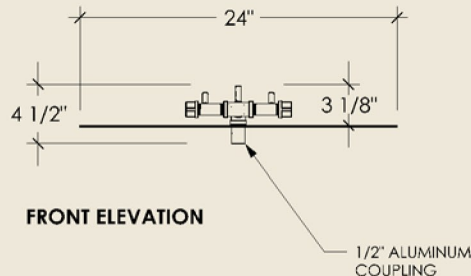

MLS60

PRODUCT DESCRIPTION:

The MLS60, the original ICC Design Certified Crossfire Burner, is established with a specific air-to-gas mixture ratio which produces a taller, brighter flame while using half the fuel of conventional fire rings. Operates on either Natural Gas (NG) or Liquid Propane (LP). The MLS60 comes with a standard 24" aluminum plate. Other plate options available. Please discuss these options with your sales representative.

MLS60:

MAX OUTPUT: 60,000 BTU WEIGHT: ##lbs. DIMENSION: 24"L x 24"W x 4 1/2"H

Made from brass and aluminum, the MLS60 is noncorrosive and comes with a FULL LIFETIME WARRANTY.

Western Log Home Supply
 2501 S Louise AVE 90546
 Sioux Falls, SD 57109
 (970) 315-2660
 www.westernloghomesupply.com

TOP ELEVATION

FRONT ELEVATION

1/2" ALUMINUM
COUPLING

MLS60 - Match Lit 60K System
 shown with 24" round plate.
 Other plate options available

Notes:

1. For outdoor/interior use only.
2. Modification of product will void any certification and warranty.
3. Follow all installation instructions and local codes.
4. Recommended to be installed by a certified plumbing professional.
5. All dimensions are true and reflect Warming Trends' specifications as of the Revision Date.