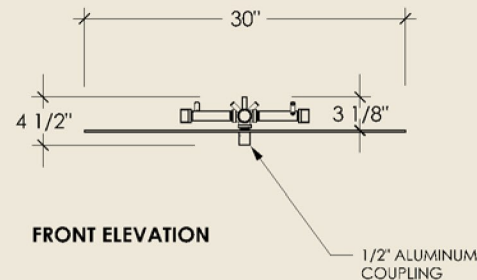

MLS120

PRODUCT DESCRIPTION:

The MLS120 is established with a specific air-to-gas mixture ratio which produces a taller, brighter flame while using half the fuel of conventional fire rings. Operates on either Natural Gas (NG) or Liquid Propane (LP). The MLS120 comes with a standard 30" aluminum plate. Other plate options available. Please discuss these options with your sales representative.

MLS120:

MAX OUTPUT: 120,000 BTU WEIGHT: ##lbs. DIMENSION: 30"L x 30"W x 4 1/2"H

Made from brass and aluminum, the MLS120 is noncorrosive and comes with a FULL LIFETIME WARRANTY.

Western Log Home Supply
 2501 S Louise AVE 90546
 Sioux Falls, SD 57109
 (970) 315-2660
 www.westernloghomesupply.com

TOP ELEVATION

MLS120 - Match Lit 120K System shown with 30" round plate. Other plate options available

FRONT ELEVATION

1/2" ALUMINUM COUPLING

Notes:

1. For outdoor/interior use only.
2. Modification of product will void any certification and warranty.
3. Follow all installation instructions and local codes.
4. Recommended to be installed by a certified plumbing professional.
5. All dimensions are true and reflect Warming Trends' specifications as of the Revision Date.