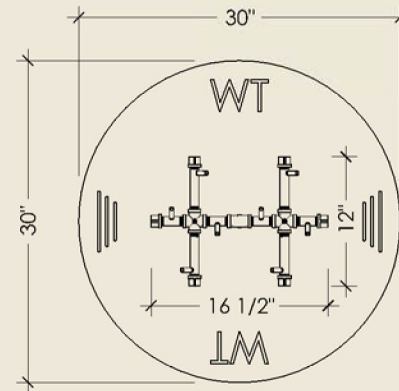

MLS120

PRODUCT DESCRIPTION:

The MLS120 is established with a specific air-to-gas mixture ratio which produces a taller, brighter flame while using half the fuel of conventional fire rings. Operates on either Natural Gas (NG) or Liquid Propane (LP). The MLS120 comes with a standard 30" aluminum plate. Other plate options available. Please discuss these options with your sales representative.

MLS120:

MAX OUTPUT: 120,000 BTU WEIGHT: ##lbs. DIMENSION: 30"L x 30"W x 4 1/2"H

Made from brass and aluminum, the MLS120 is noncorrosive and comes with a FULL LIFETIME WARRANTY.

Western Log Home Supply
 2501 S Louise AVE 90546
 Sioux Falls, SD 57109
 (970) 315-2660
 www.westernloghomesupply.com

TOP ELEVATION

MLS120 - Match Lit 120K System shown with 30" round plate. Other plate options available

FRONT ELEVATION

1/2" ALUMINUM COUPLING

Notes:

1. For outdoor/interior use only.
2. Modification of product will void any certification and warranty.
3. Follow all installation instructions and local codes.
4. Recommended to be installed by a certified plumbing professional.
5. All dimensions are true and reflect Warming Trends' specifications as of the Revision Date.