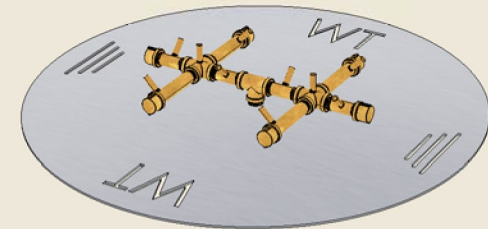

MLS120

PRODUCT DESCRIPTION:

The MLS120 is established with a specific air-to-gas mixture ratio which produces a taller, brighter flame while using half the fuel of conventional fire rings. Operates on either Natural Gas (NG) or Liquid Propane (LP). The MLS120 comes with a standard 30" aluminum plate. Other plate options available. Please discuss these options with your sales representative.

MLS120:

MAX OUTPUT: 120,000 BTU WEIGHT: ##lbs. DIMENSION: 30"L x 30"W x 4 1/2"H

Made from brass and aluminum, the MLS120 is noncorrosive and comes with a FULL LIFETIME WARRANTY.

Western Log Home Supply
 2501 S Louise AVE 90546
 Sioux Falls, SD 57109
 (970) 315-2660
 www.westernloghomesupply.com

TOP ELEVATION

MLS120 - Match Lit 120K System shown with 30" round plate. Other plate options available

FRONT ELEVATION

1/2" ALUMINUM COUPLING

Notes:

1. For outdoor/interior use only.
2. Modification of product will void any certification and warranty.
3. Follow all installation instructions and local codes.
4. Recommended to be installed by a certified plumbing professional.
5. All dimensions are true and reflect Warming Trends' specifications as of the Revision Date.