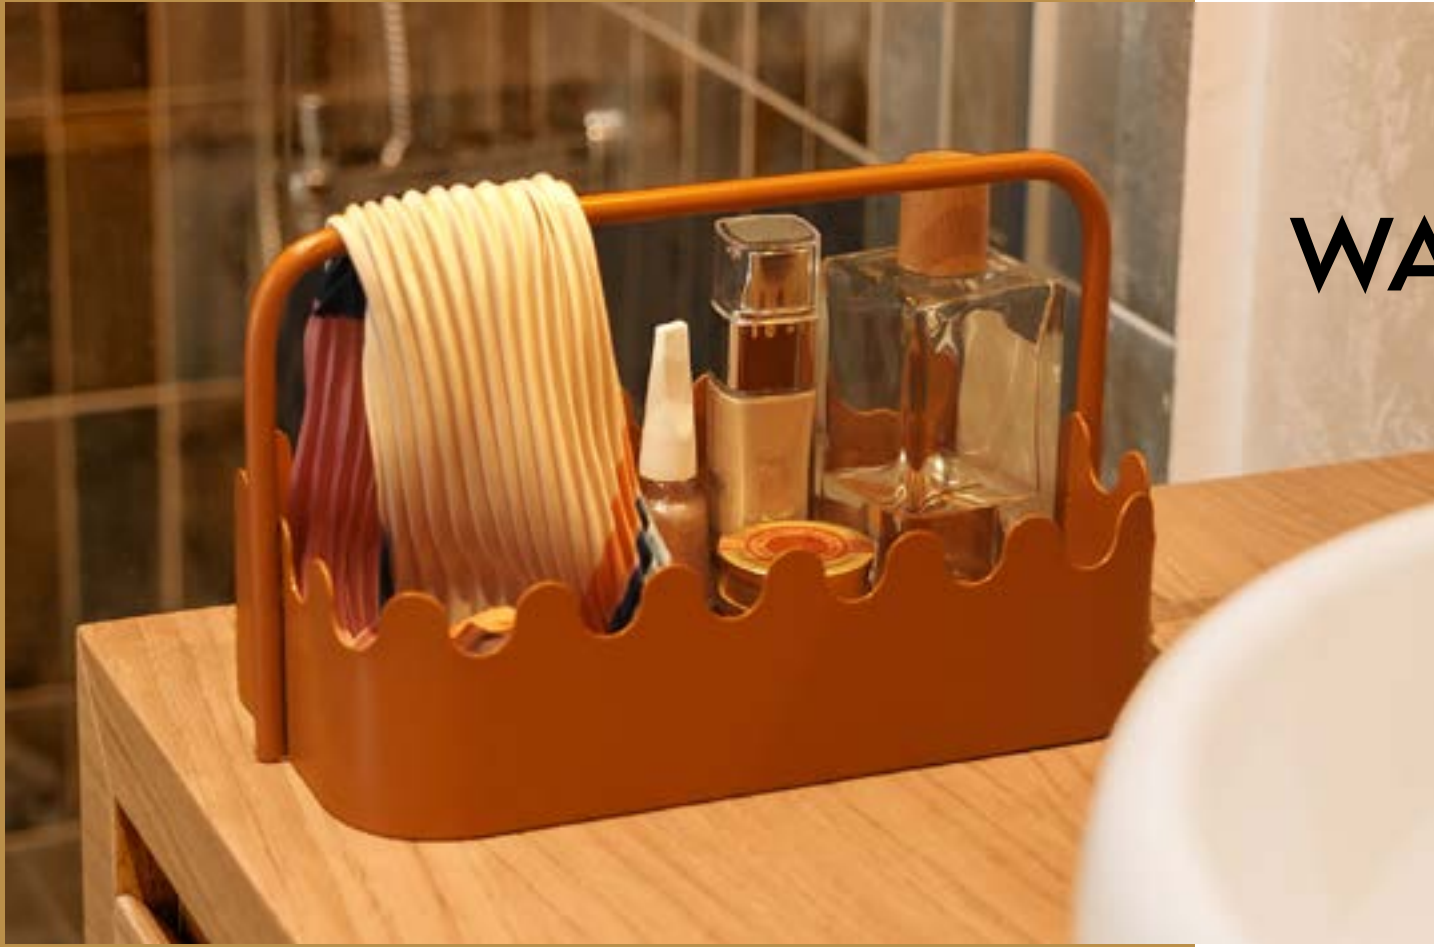

Sizes:
35x38h cm

Triple Side & Coffee Table

DANGER
PINCH POINT

GREASE

Tiny Mirror

WAVY

Organizer
designed by [studio.o](#)

The Wavy organizer is designed inspired by the shape of ocean waves found in nature. It also provides limitless possibilities for various storage needs in your home or office.