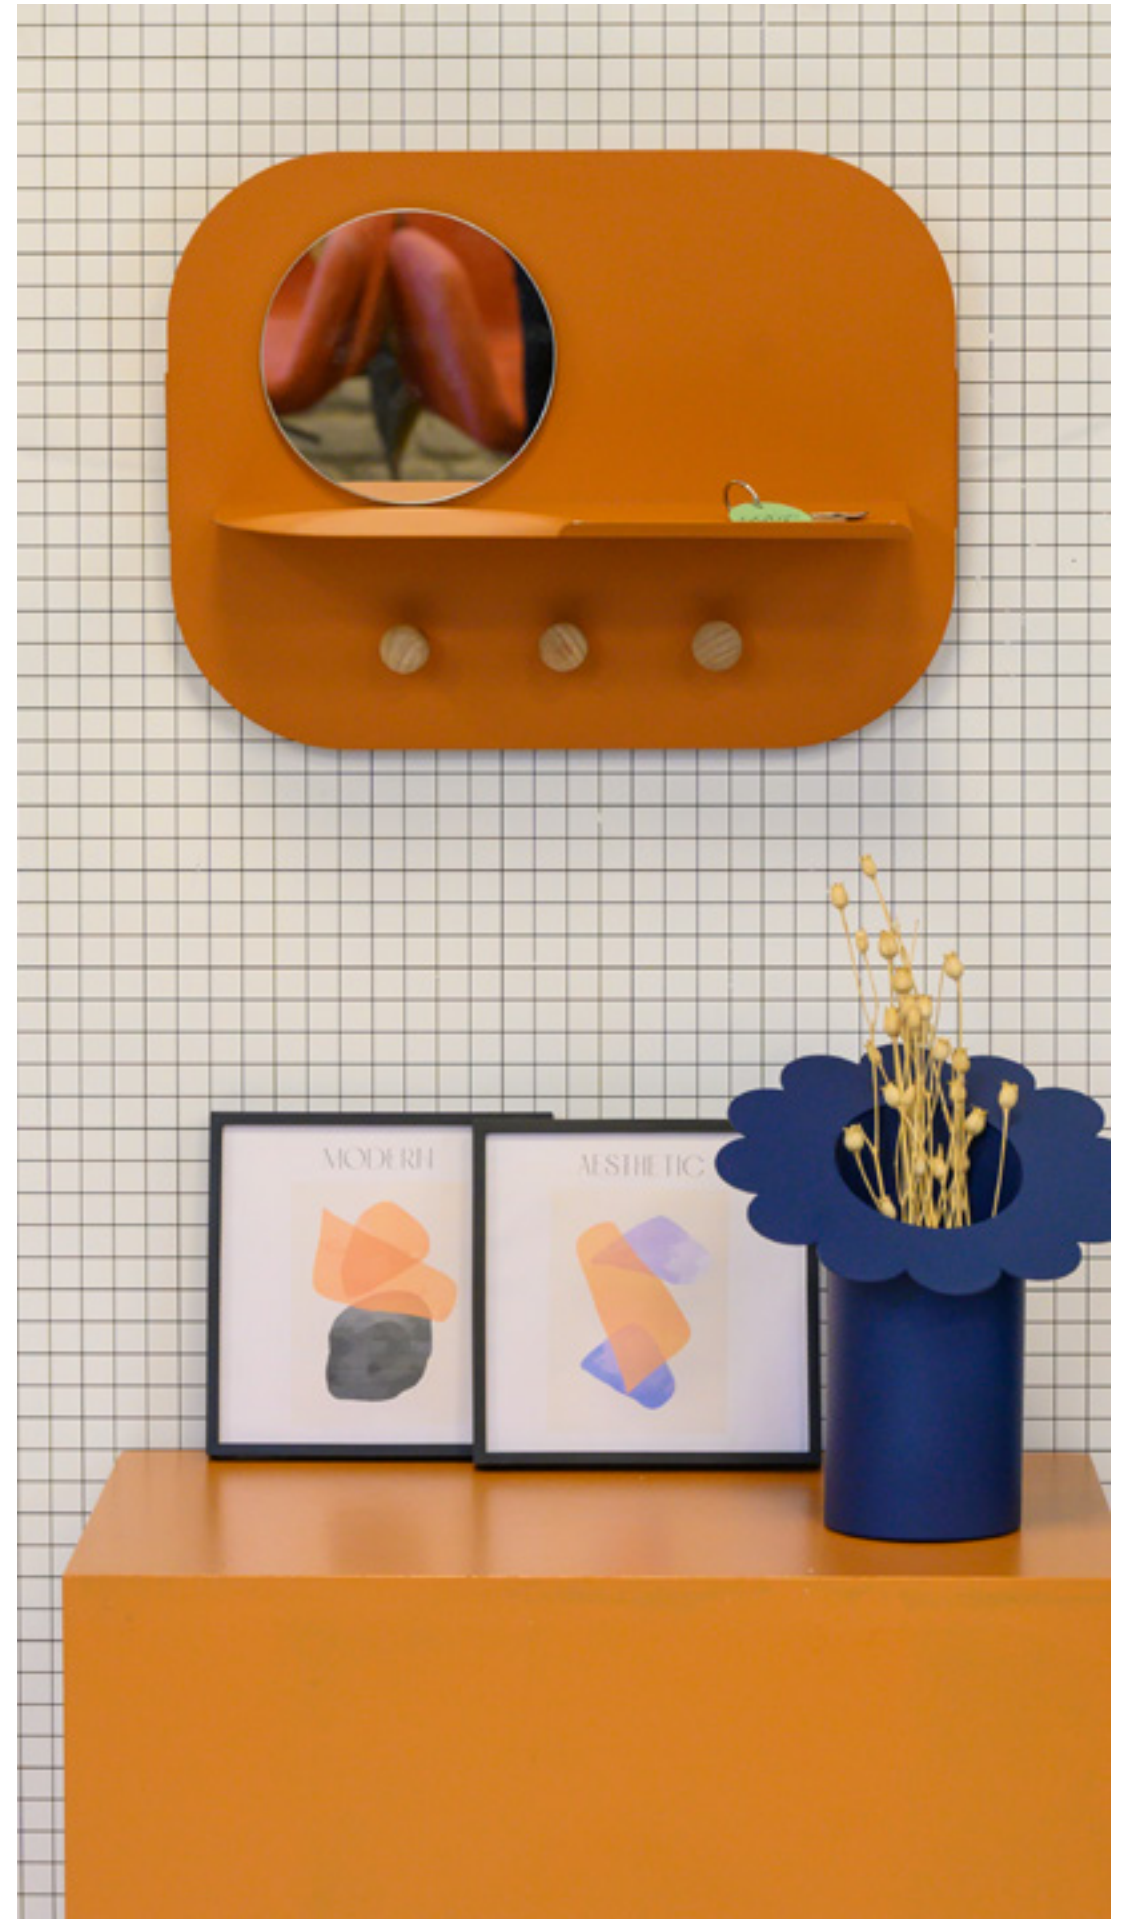

Size:
44x44x44h cm

Size:
40x40x54h cm

YAKA

obje

Yaka Side Table

designed by studio.o

Yaka means collar in Turkish and is here to hide the unwanted clutter on your bedside table. It can be used in both direction: facing the open side front and facing the open side towards the bed for easy access. Cable dumping detail is created to organize the cables such as bedside lamp and charging device.

Sizes:
35x35x45h cm 141

new form
of metal

Bouquet Vase

Flow Mirror

new form of metal

oobje

BONY

Table
designed by studio.o