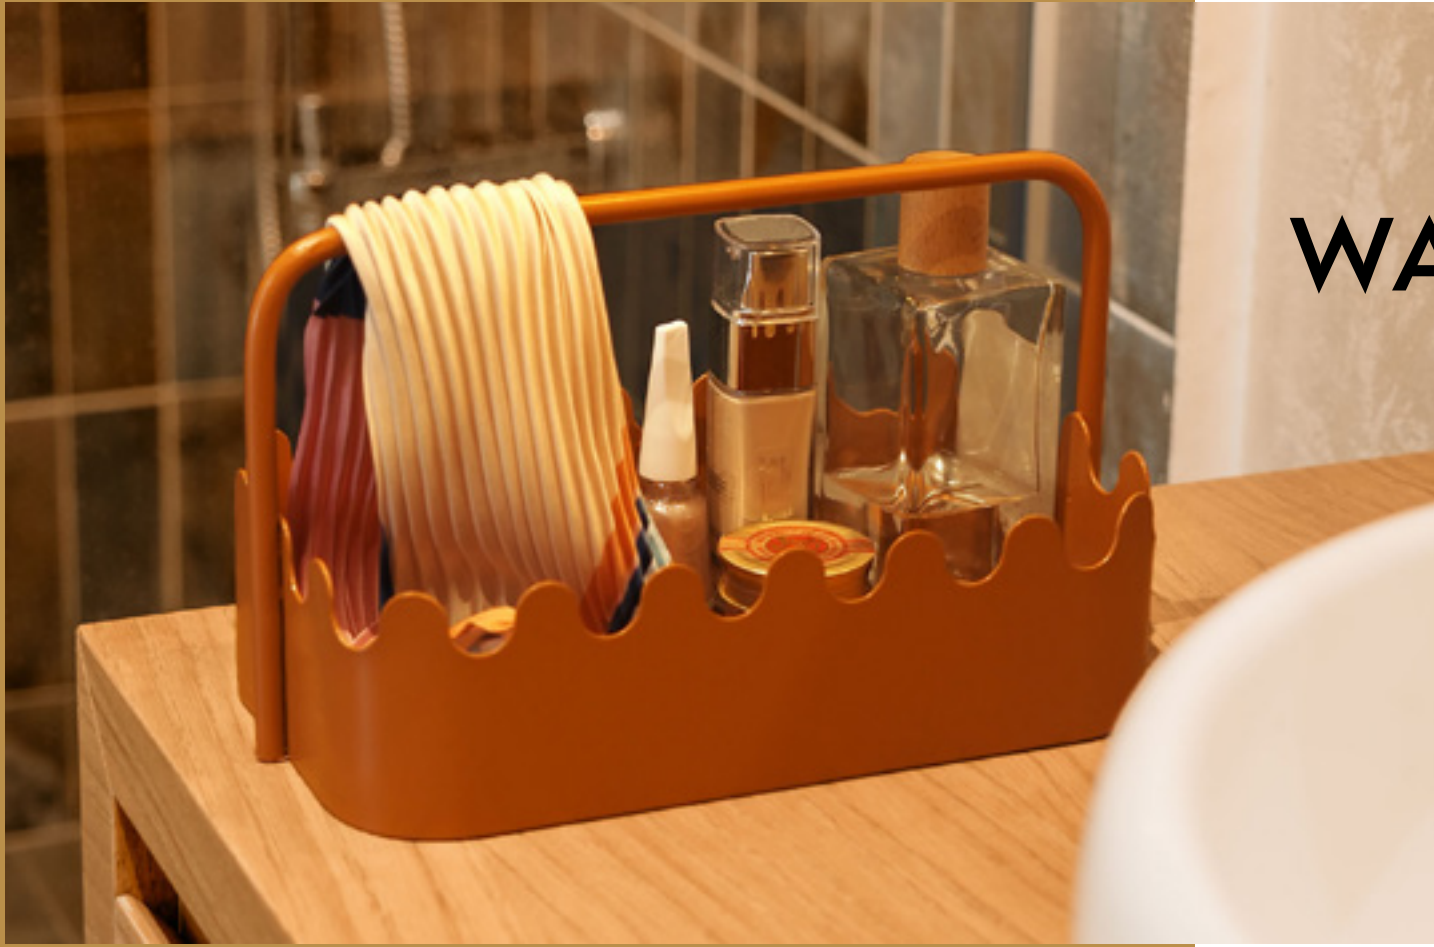

Sizes:
35x38h cm

Triple Side & Coffee Table

DANGER

**PINCH
POINT**

GREASE

Tiny Mirror

WAVY

Organizer designed by studio.o