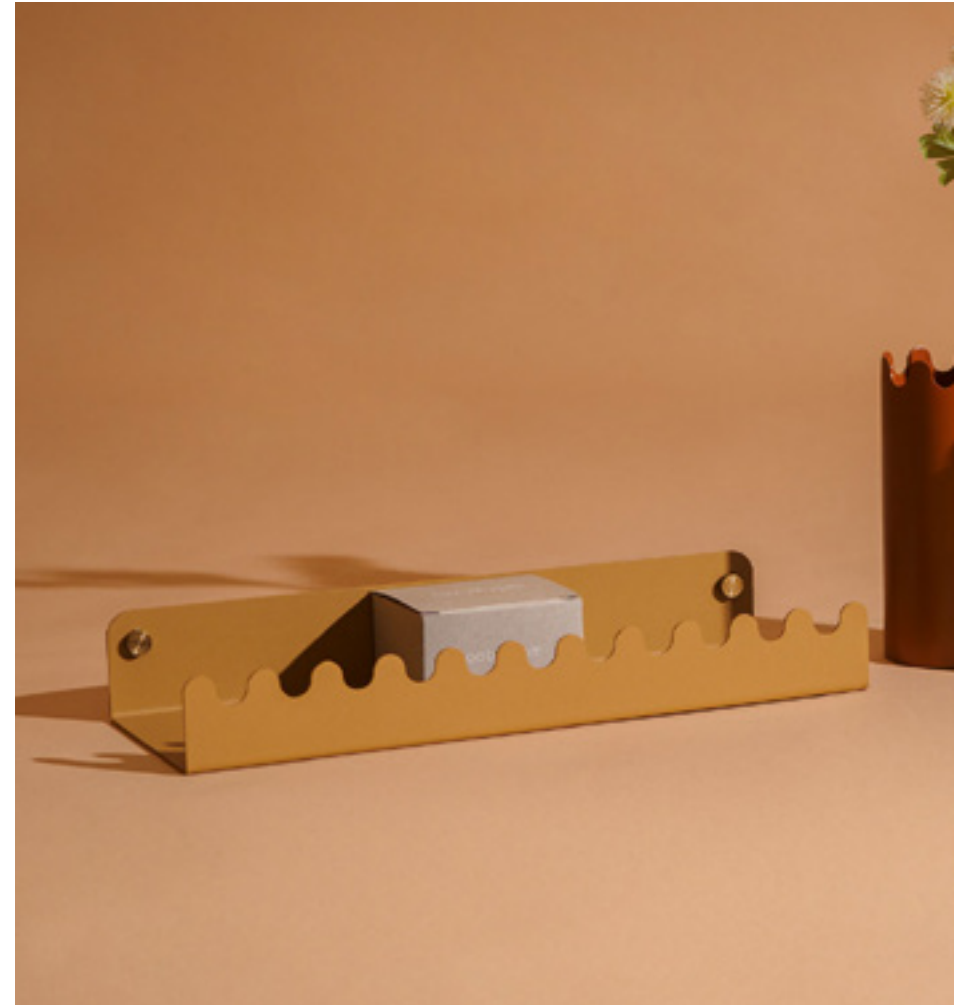

Size:
37x40h cm

Helix Decor

Way Shelf

LIVELY

Decorative Object designed by studio.o

The Lively decorative object brings the harmony between mechanical and soft forms to your living spaces.

Lively dekoratif obje mekanik ve yumuřak formların birbiri ile uyumunu yařam alanlarınıza getirir.