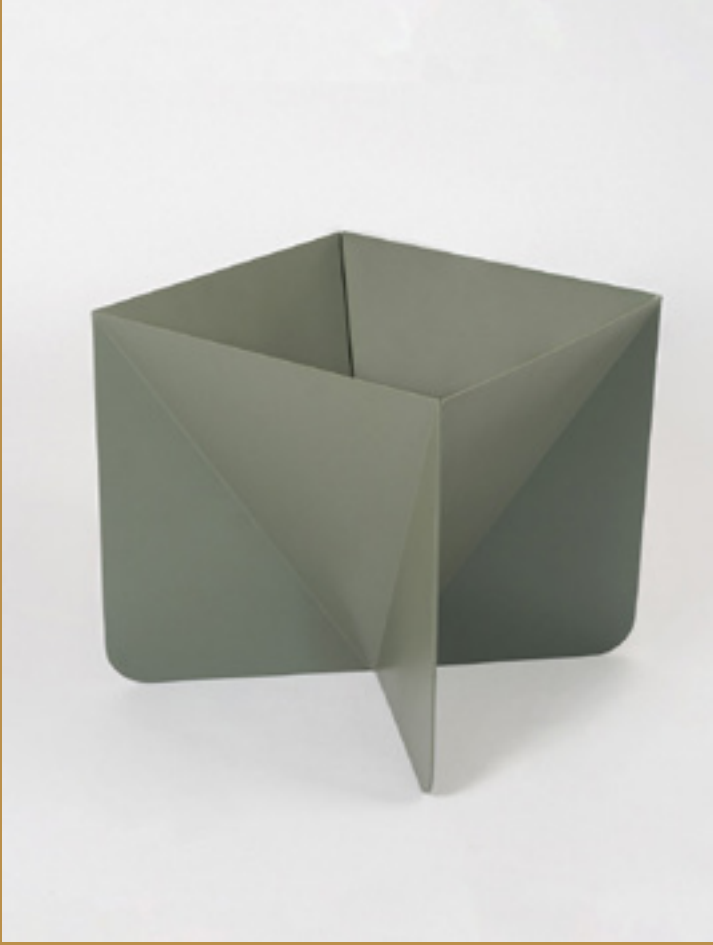

Boruların bükülmesi ile tekrar ederek oluşan Tub Orta Sehpa yapısında yer alan yuvarlak form sayesinde her ortama mükemmel uyum sağlar.

oobje

PRIZMA

Planter designed by studio.o

Our plants become beautiful thanks to the care we give to them. The prism plant pot that we designed for your balconies and interiors will make sense with your plants. You can create a beautiful plant and flower corner by combining different sizes and colors from the pot family.

Size:
25x25x25h cm
40x40x40h cm

CIRCLE

obje

Planter

designed by studio.o

The Circle Flowerpot Family is inspired by geometric forms. The pots, which are the unique harmony of metal and twist, are a wonderful decorative object that you can use to display your plants in your homes, and they also offer you the option to use in different sizes.