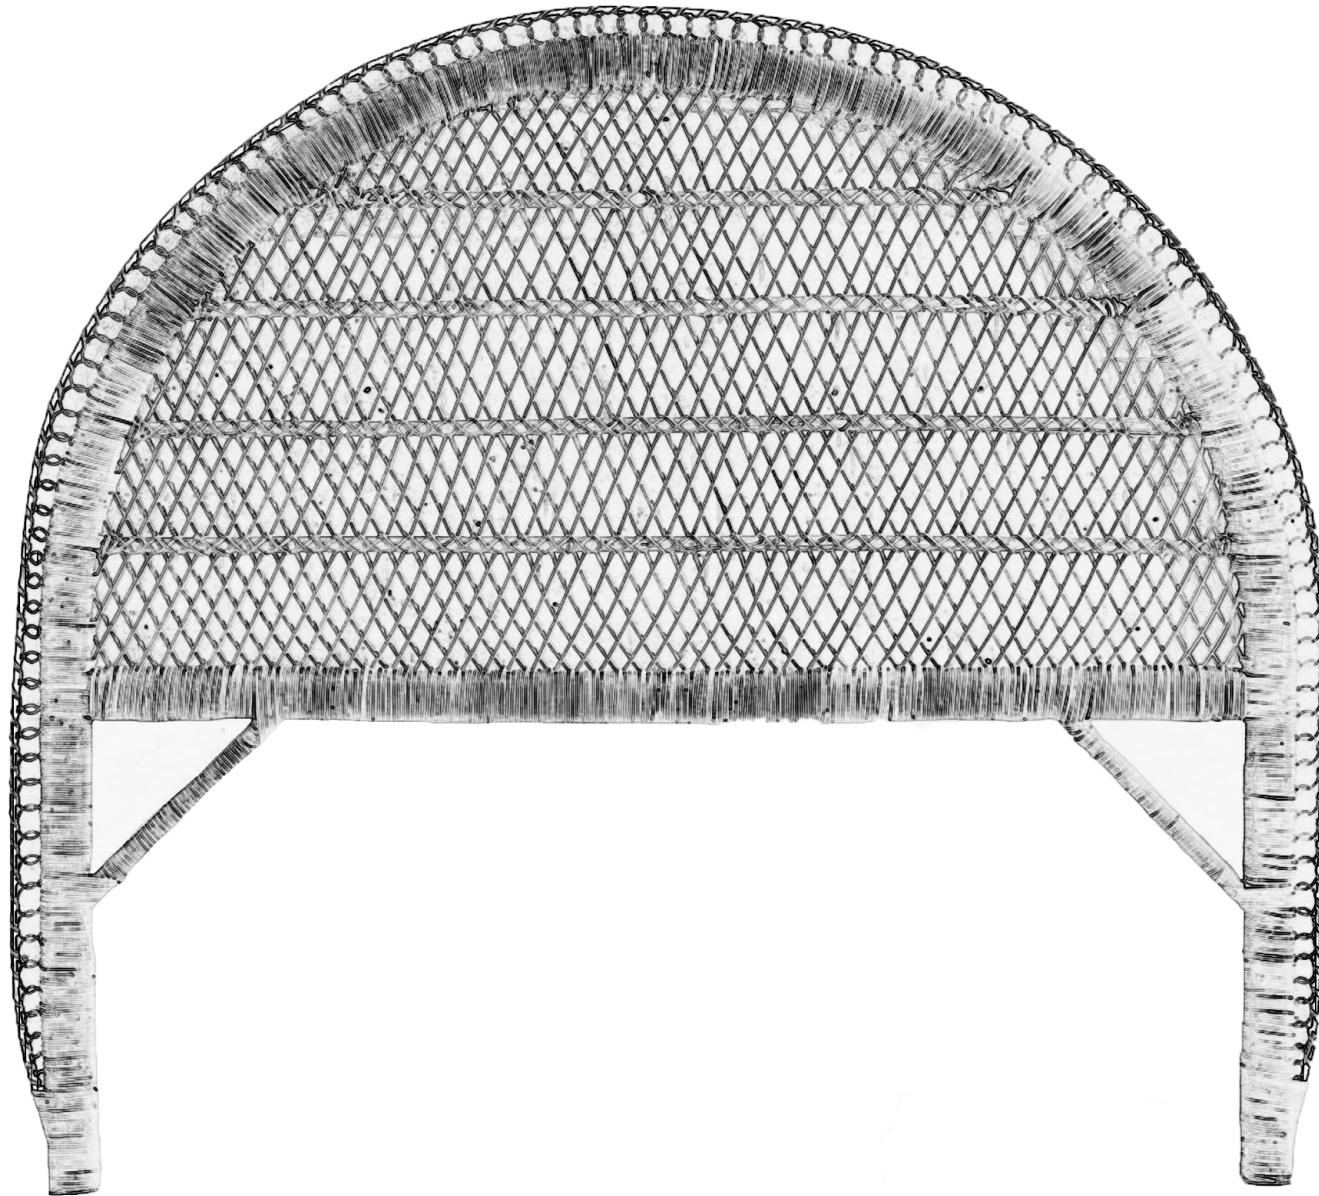

RO SHAM BEAUX

KING: 42"
QUEEN: 34"
TWIN: 26"

KING: 30"
QUEEN: 30"
TWIN: 30"

KING: 66" H
QUEEN: 60" H
TWIN: 52" H

KING: 76" W / QUEEN: 64" W / TWIN: 48" W X 1.5" D

WILLIAM HEADBOARD

KING, QUEEN, TWIN

SKU: WILLIAM-KING
SKU: WILLIAM-QUEEN
SKU: WILLIAM-TWIN

– DIMENSIONS

KING: 76" W X 1.5" D X 66" H
QUEEN: 64" W X 1.5" D X 60" H
TWIN: 48" W X 1.5" D X 52" H

– MATERIALS

HAND WOVEN NATURAL RATTAN
HEADBOARD WITH SEMI-GLOSS FINISH

– WEIGHT

KING: 28 LBS
QUEEN: 18 LBS
TWIN: 16 LBS