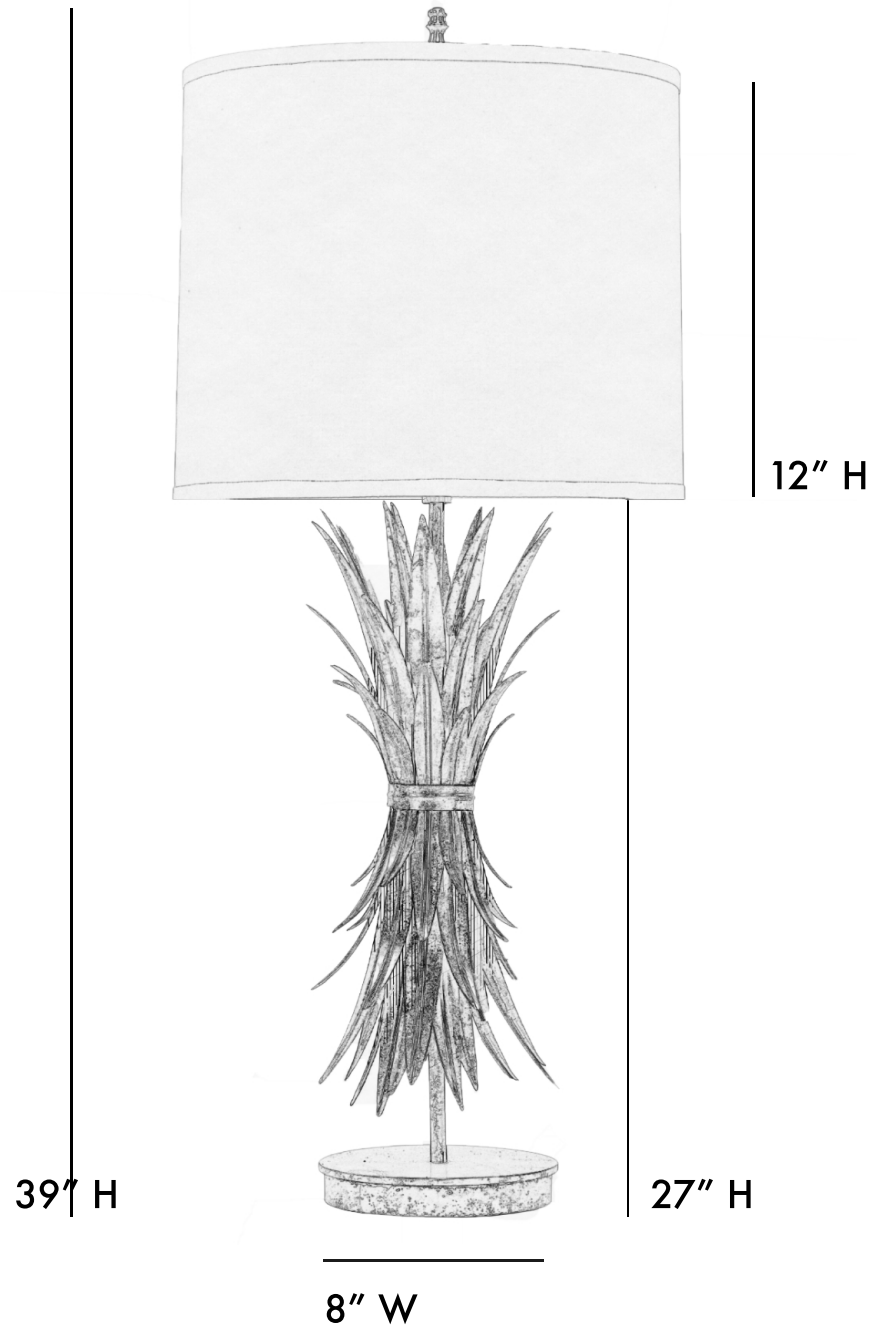

14" W

39" H

12" H

27" H

8" W

### TRIGO TABLE LAMP

SKU: TRIGO-TL

– LAMP DIMENSIONS  
14" W X 14" D X 39" H

– BASE DIMENSIONS  
8" W X 27" H

– SHADE DIMENSIONS  
14" W X 12" H

– MATERIALS  
ORNATE GOLD LEAFED BASE  
CAST BRASS FINIAL AND HARDWARE

– SOCKET / BULB  
1 TYPE A – 75 WATT MAX  
3 WAY SWITCH  
BULB(S) NOT PROVIDED.

– WEIGHT  
14 LBS