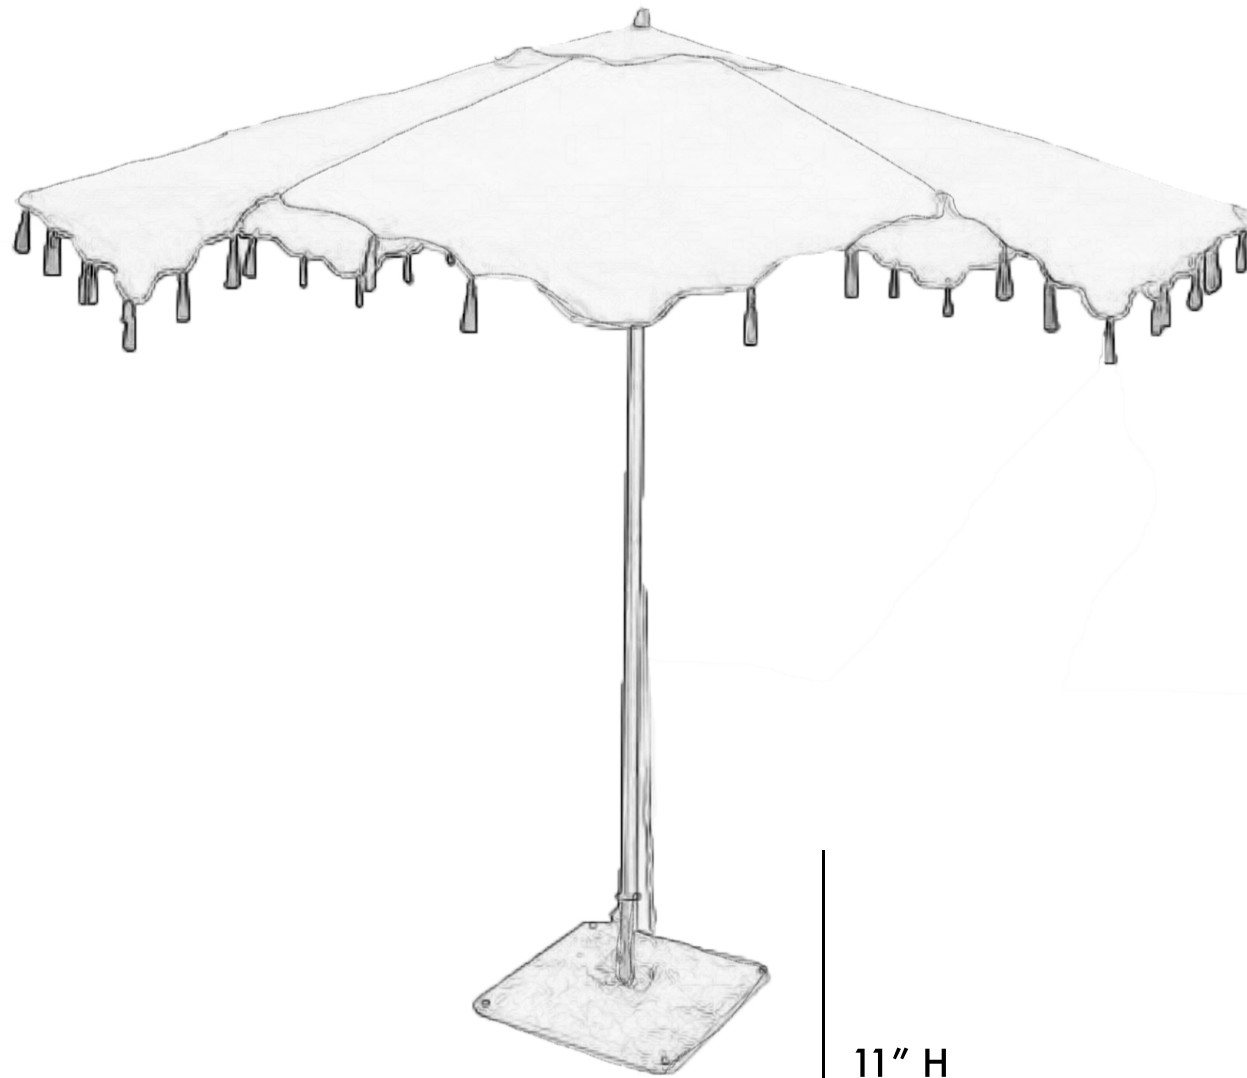

108" W

110" H

11" H

21.65" W

**SULLIVAN  
UMBRELLA**

SKU: SULL-UMB

– DIMENSIONS  
108" W X 108" D X 110" H

– BASE PLATE DIMENSIONS  
21.65" W X 21.65" D X 11" H

– INCLUDED  
UMBRELLA AND STAINLESS STEEL BASE  
PLATE WITH (4) PRE-DRILLED HOLES  
FOR MOUNTING

– MATERIALS  
LARGE OUTDOOR UMBRELLA,  
POWDER COATED POLE, STAINLESS BASE,  
SCALLOPED SUNBRELLA FABRIC,  
BLACK DECORATIVE OUTDOOR TASSELS

– WEIGHT  
UMBRELLA - 31 LBS  
STAND - 82 LBS

**RO SHAM BEAUX**

FOR ORDERING, PRICING AND LEAD TIME,  
VISIT OUR WEBSITE, [RO-SHAM-BEAUX.COM](http://RO-SHAM-BEAUX.COM)

FOR CUSTOM ORDERS EMAIL  
[ORDER@RO-SHAM-BEAUX.COM](mailto:ORDER@RO-SHAM-BEAUX.COM)