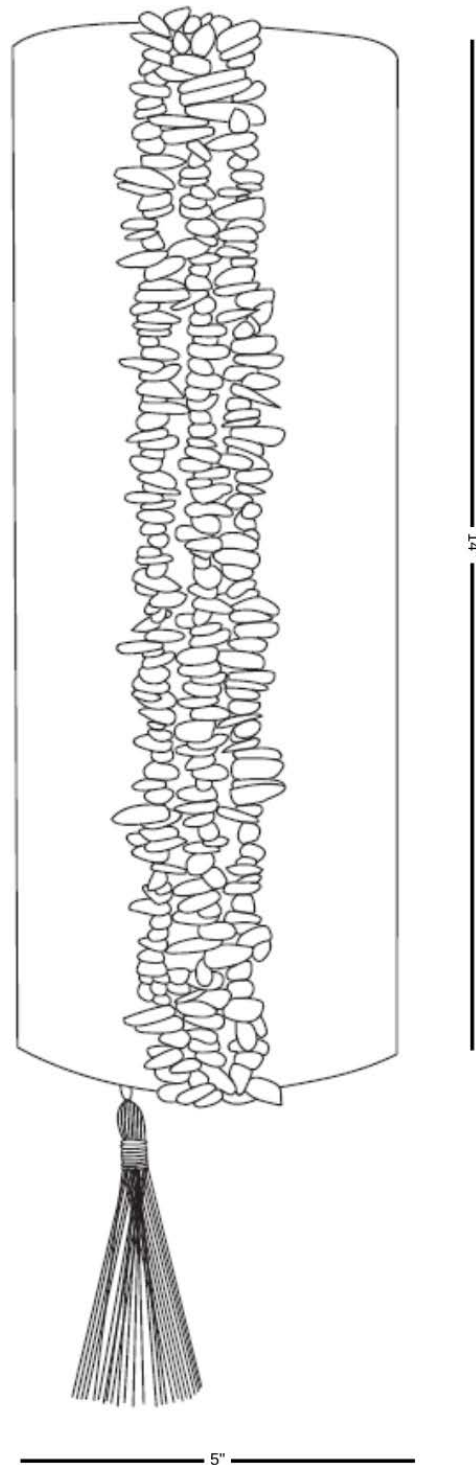

PAULETTE

DIMENSIONS

Width 5 in
Height 14 in
Depth 5 in

MOUNTING

4" x 4" Backplate

LAMP/WIRING

Max Wattage 45 Watt
Bulb Type 2 Type A

FINISH & HARDWARE

Hardware Brass
Beads Chip Quartz

Removable Tassel Length
5"

Damp-rated,
not wet-rated