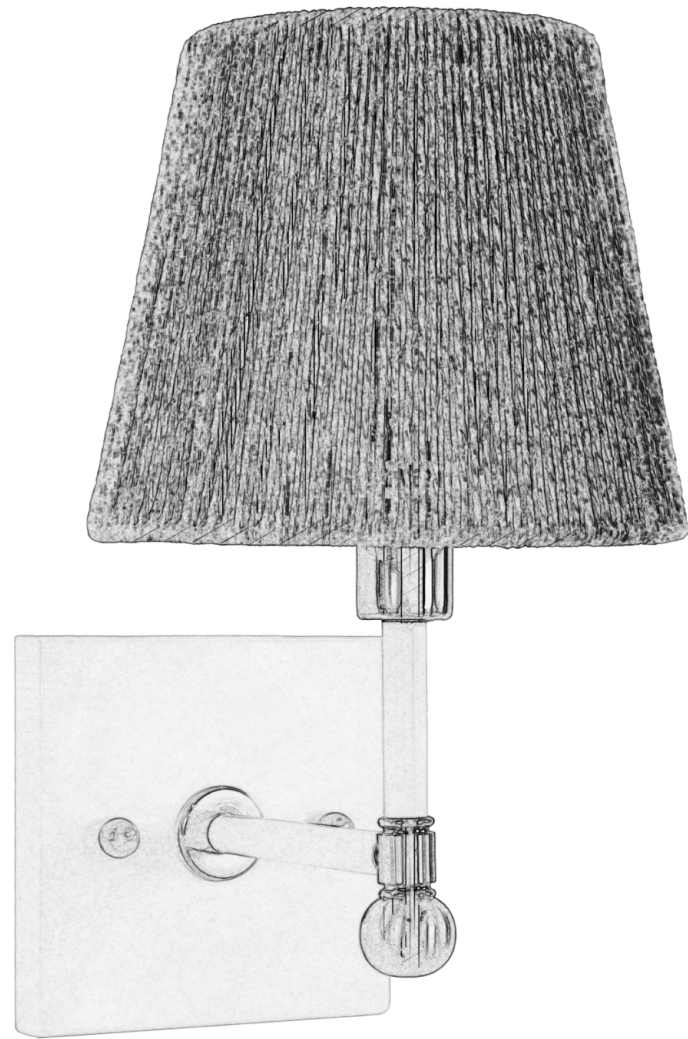

4" W

5" H

4.5" H

4.5" W

10" H

PIPER SCONCE

SKU: PIP-SC

– DIMENSIONS
4.5" W X 7" D X 10" H

– BACKPLATE
4.5" W X 4.5" H

– SHADE
4" W X 6" D X 5" H

– MATERIALS
NATURAL HEMP WRAPPED SHADE
BRASS OR NICKEL HARDWARE

– SOCKET / BULB
1 E12 TYPE B – 60 WATT MAX
BULB(S) NOT PROVIDED.

– WEIGHT
3 LBS

RO SHAM BEAUX